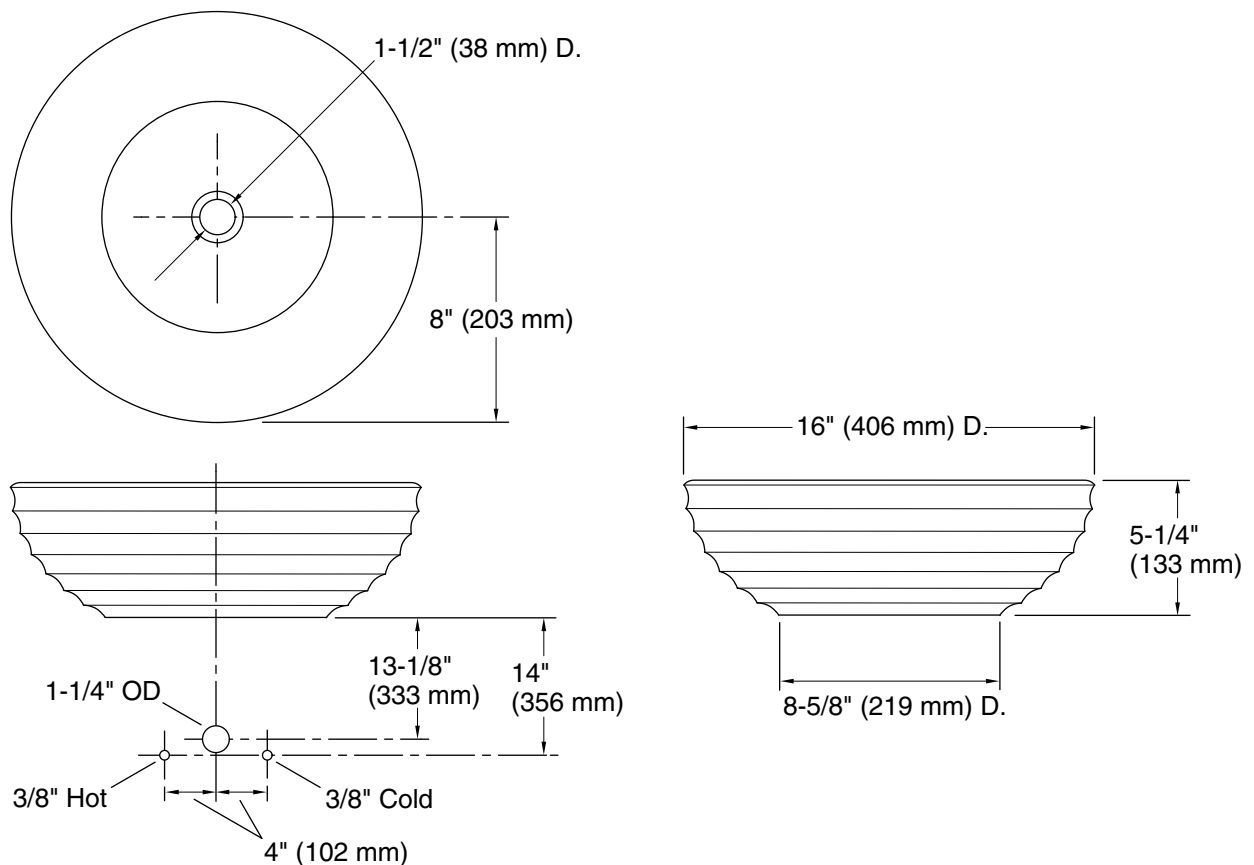

FEATURES

- Hand hammered copper
- Created by an old-world craft known as "repousse"
- Divine inspiration and timeless beauty
- Recommend pairing with Kallista wall-mounted faucets

PRODUCT INFORMATION

Fixture*:	Basin Area	Water Depth
Lavatory	15" (381 mm) D.	4-7/8" (124 mm)
Outlet	1-1/2" (38 mm) D.	

*Approximate measurements for comparison only.

ROUGHING-IN NOTES

All dimensions are nominal.

SPECIFIED MODEL

Model	Description	Finishes
P72063-00	Kuo Wavelet Vessel Lavatory	<input type="checkbox"/> TCR Traditional Copper