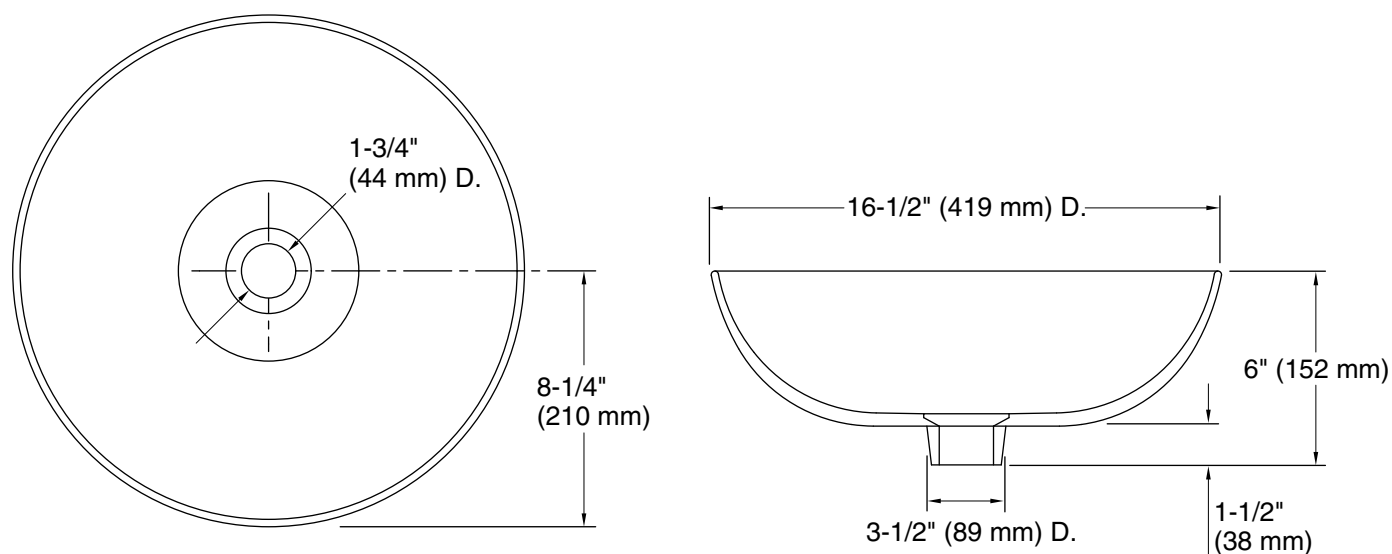

### FEATURES

P72060

- Cast bronze
- Absolutely unique; art as functional design
- Crafted to perfection
- Generous bowl for luxurious use that is traditional in design
- Recommend pairing with Kallista wall-mounted faucets

PRODUCT INFORMATION			
Fixture*:	Basin Area	Water Depth	Weight
Lavatory	15-3/4" (400 mm) D.	4-1/4" (108 mm)	45 lbs. (20.4 kg)
Outlet	1-3/4" (44 mm) D.		
*Approximate measurements for comparison only.			

ROUGHING-IN NOTES
All dimensions are nominal.

SPECIFIED MODEL			
Model	Description	Finishes	
P72060-00	Coimbra Vessel Lavatory	<input type="checkbox"/> TBR Traditional Bronze	<input type="checkbox"/> WHB White Bronze