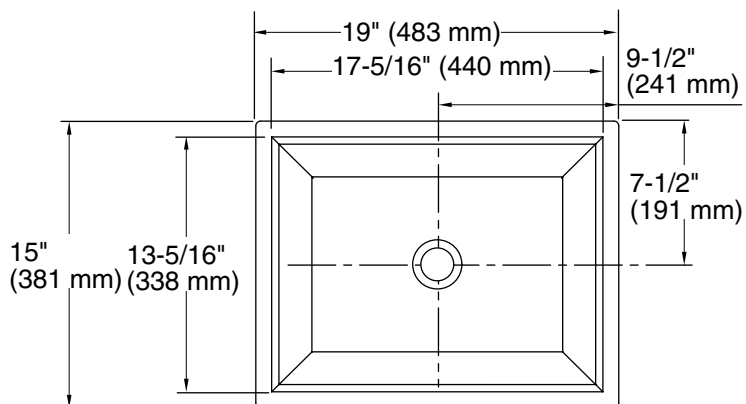

#### FEATURES

- 16-gauge stainless steel for long term durability
- Handcrafted polished distressed finish
- Curved walls provide a beautiful flower shaped design detail
- Undercounter installation
- Without overflow
- Includes mounting hardware

PRODUCT INFORMATION	
Fixture*:	
Basin area	13" (330 mm) x 17" (432 mm)
Water depth	5" (127 mm)
Drain hole	Ø 1-3/4" (44 mm)
*Approximate measurements for comparison only.	
Included components:	
Cut-out template	1197156-7
Hardware kit	91915

SPECIFIED MODEL		
Model	Description	Finishes
P72080-00	Bacifiore Undercounter Basin	<input type="checkbox"/> PDS Polished/Distressed

We reserve the right to make revisions without notice in the design of products or in packaging unless this right has specifically been waived at the time the order is accepted.