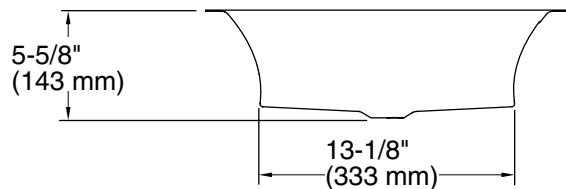

#### FEATURES

- 16-gauge stainless steel for long term durability
- Handcrafted polished distressed finish
- Curved walls provide a beautiful flower shaped design detail
- Undercounter installation
- Without overflow
- Includes mounting hardware

PRODUCT INFORMATION	
Fixture*:	
Basin area	13" (330 mm) x 17" (432 mm)
Water depth	5" (127 mm)
Drain hole	Ø 1-3/4" (44 mm)
*Approximate measurements for comparison only.	
Included components:	
Cut-out template	1197156-7
Hardware kit	91915