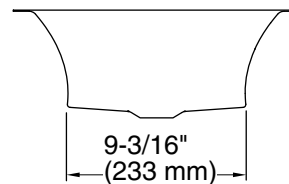

#### FEATURES

- 16-gauge stainless steel for long term durability
- Handcrafted polished distressed finish
- Curved walls provide a beautiful flower shaped design detail
- Undercounter installation
- Without overflow
- Includes mounting hardware

PRODUCT INFORMATION	
Fixture*:	
Basin area	13" (330 mm) x 17" (432 mm)
Water depth	5" (127 mm)
Drain hole	Ø 1-3/4" (44 mm)
*Approximate measurements for comparison only.	
Included components:	
Cut-out template	1197156-7
Hardware kit	91915