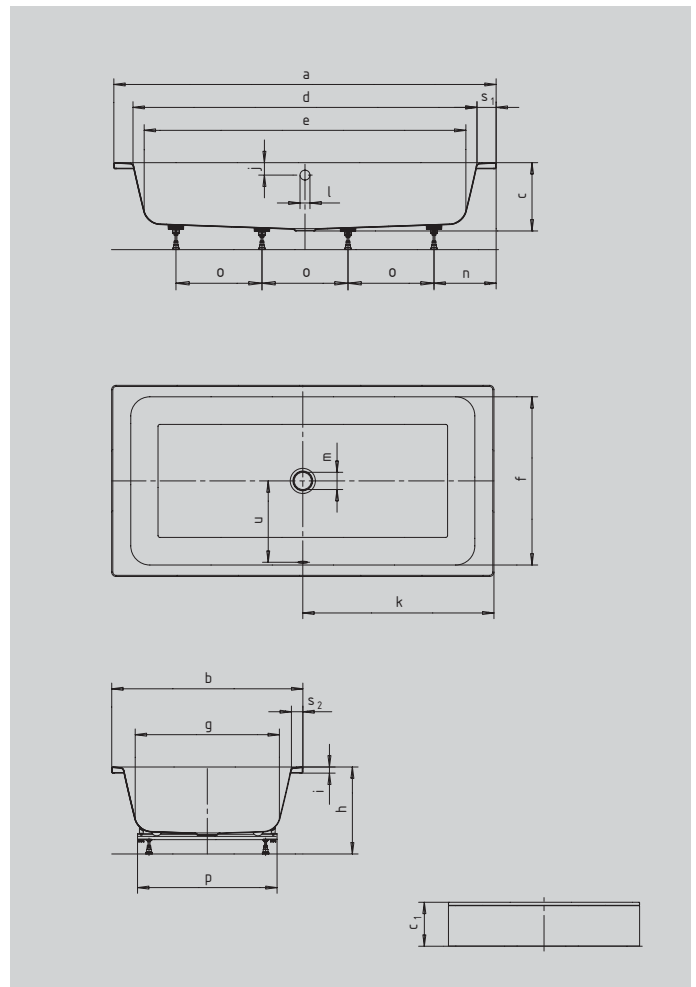

BASSINO

- straightlined, purist design
- cushion included in scope of supply allows the bather to float as if in the open ocean
- can also be used to take a shower
- bath shelf for use as a seat or for storage available as an optional extra
- made of Kaldewei steel enamel 3.5 mm
- also available with panel

Cushion

Bath shelf (optional)

		inch	mm
Model No.		144	144
External length	a	78.74	2000
External width	b	39.37	1000
Depth	c	13.98	355
Overall height with panel	c ₁	18.11	460
Internal length (top)	d	70.87	1800
Internal length (bottom)	e	66.14	1680
Internal width (top)	f	34.65	880
Internal width (bottom)	g	29.72	755
Height with feet	h	17.91-18.50	455-470
Height of rim	i	1.26	32
Distance top edge to centre of overflow hole	j	2.56	65
Distance tub edge to centre of drain hole	k	39.37	1000
Diameter of overflow hole	l	2.05	52
Diameter of drain hole	m	3.54	90
Distance foot end of tub edge to centre of foot	n	32.28	325
Distance between the feet	o	17.72	450
Max. width of feet	p	28.74	730
Width of rim (foot end; lengthwise)	s ₁ ; s ₂	3.94; 2.36	100; 60
Distance between centre holes	u	16.73	425
Water volume** in gallons		63.39	
Weight of the enamelled bath tub in lbs		154.32	