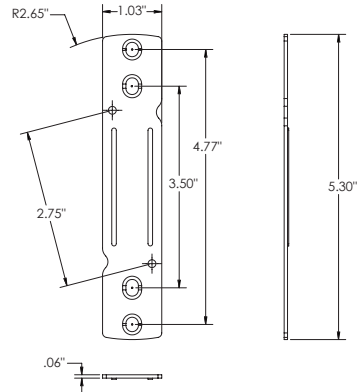

Canadian 4IN J-Box Bracket

JSBTADAPTR 4IN CNDA M50

Dimmer Compatibility

Forward Phase Dimmers	Reverse Phase Dimmers	Acuity Brands Dimmers
Lutron Maestro Rocker style 120V 600W/MACL-153M/ STCL-153	Lutron Diva ELV® single pole 120V 300W/DVELV-300P	Acuity SensorSwitch® Forward phase paddle dimmer/WPD WH
Lutron RadioRa 250W Resi Dimmer/RRD-PRO	Lutron Maestro ELV® single pole 120V 600W/MAELV-600	
Lutron Vive Wireless dimmer w/ neutral 120V 600W/MRF2S-6ND	Lutron Vive® Wireless Reverse-phase 120V 600W/MRF2S-6ELV	
Lutron Caseta Wireless in-wall 150W/PD-6WCL	Lutron Caseta® Reverse-Phase 120V 150W/PD-SNE	
Leviton SureSlide INC 3-way 120V 600W/6674-10W		
Leviton Illumatech® INC single pole 120V 600W/IPL06-10Z		

LIGHTING PERFORMANCE DATA DONNÉES SUR LE RENDEMENT DE L'ÉCLAIRAGE	
Light Appearance (CCT) Aspect de la lumière (CCT)	
2700K soft white | blanc doux	1217 lumens | 70 lumens per watt
3000K warm white | blanc chaud	1273 lumens | 74 lumens per watt
3500K neutral white | blanc neutre	1300 lumens | 75 lumens per watt
4000K cool white | blanc froid	1313 lumens | 76 lumens per watt
5000K daylight | blanc neutre	1326 lumens | 77 lumens per watt
Watts	17.2
Color Accuracy (CRI) Précision des couleurs (CRI)	90