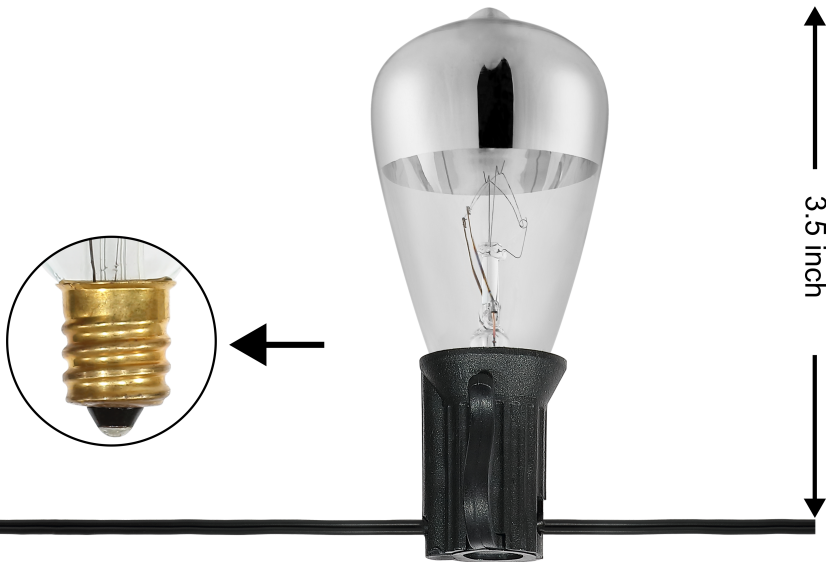

← Total Wire Length : 10Ft →

← 6 inch →

← 12 inch →

← 6 inch →

← 1.5 inch →

10+1(Spare) Bulbs

10 Sockets

C7/E12 Base

7 watts/Bulb  
70 watts/Set