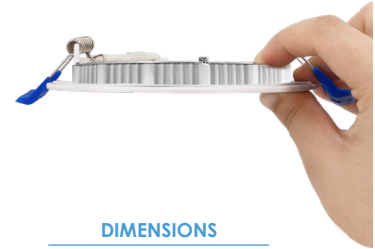

RLF-3808

3" ROUND LED ULTRA SLIM
SLIM DOWNLIGHTS WITH WHITE TRIM

Fixture Type
Project
Notes

TECHNICAL DRAWING

DIMENSIONS

A	2-1/4"	58 mm
B	3-3/4"	95 mm
C	3-1/2"	90 mm
D	3-3/8"	85 mm
E	1"	25 mm
F	3"	78 mm
G	9"	230 mm
H	1-3/8"	34 mm

COMPATIBLE DIMMERS

COOPER	SI06P
LEVITON	6621, 6672, IPL06-10Z
LUTRON	PD-6WCL, DVCL-153P, SFTU-5A3P, DMD-LE3-D, CTCL-153P, DV-600P