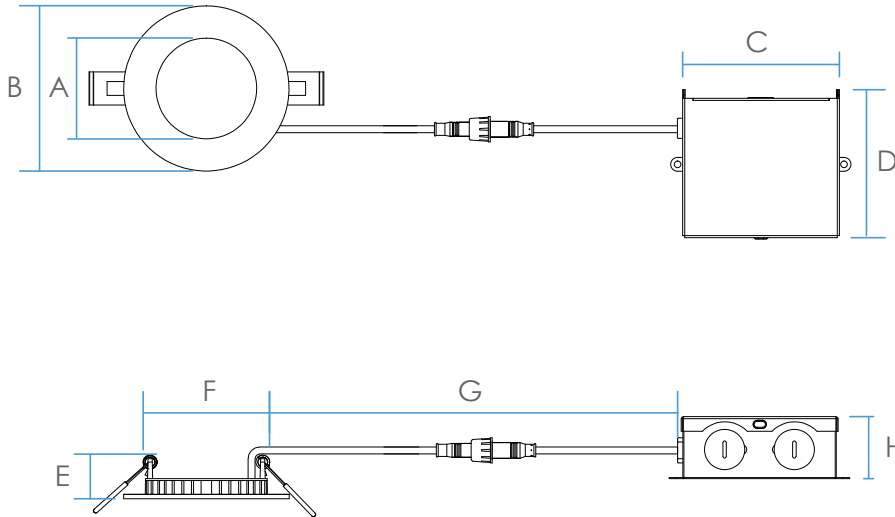

## ORDERING INFO

STEP 1 - Light Engine with LED, Driver and White Matte Metal Frame

	MODEL RLF-3808	-	CCT / CRI SW5	-	FINISH WH
			SW5 - Switchable CCT (27/30/35/40/50) / 90 CRI		WH - White

STEP 2 - Optional Trim (Sold separately)

		MODEL RLT-38	-	FINISH
RLT-38-BK	RLT-38-BN	RLT-38 - Round Trim		BK - Black BN - Brushed Nickel

## TECHNICAL DRAWING

### DIMENSIONS

A	2-1/4"	58 mm
B	3-3/4"	95 mm
C	3-1/2"	90 mm
D	3-3/8"	85 mm
E	1"	25 mm
F	3"	78 mm
G	9"	230 mm
H	1-3/8"	34 mm