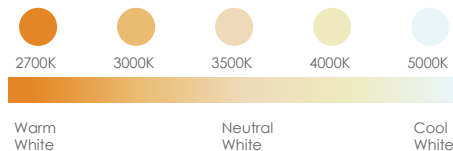

# RLF-3808

3" ROUND LED ULTRA SLIM  
SLIM DOWNLIGHTS WITH WHITE TRIM

Fixture Type
Project
Notes

RLF-3808-SW5-WH

RLF-3808-SW5-WH complete set

This *Ultra Slim Recessed Downlight* series is perfect for tight spaces such as soffits, insulated, and suspended ceilings. With a very wide 120° beam angle, a very high color rendering index (CRI) of 90+, this fixture can easily be installed in virtually any application where space is at a premium. At just under an inch deep, and IC rated, it can fit even directly below ceiling joists (flush to ceiling). Plug-and-Play Remote Driver is included as well as a Matte White metal trim. Suitable for Indoor Wet Locations and Triac dimming with 5-Level field-selectable Color Temperature. Optional decorative trim rings in Black and Brushed Nickel finishes available and optional universal New Construction mounting plate with hanger bars available.

## SPECIFICATIONS

INPUT VOLTAGE	120V AC
WATTAGE	8 W
LUMENS	500 Lm
EFFICACY	63 Lm/W
CRI	90+
BEAM ANGLE	120°
DIMMING <sup>1</sup>	TRIAC Dimming
CUT-OUT	3" Ø

RATINGS	IC, Airtight
ENVIRONMENT	Indoor - Wet
CERTIFICATIONS	cETLus, T24 Compliant
LUMEN MAINTENANCE	50,000 hours
INCLUDES	Remote driver and matte white metal trim
OPTIONAL	Other trims colors
WARRANTY <sup>2</sup>	5 years

## PERFORMANCE

CCT selectable via switch on heatsink

COLOR TEMPERATURE <sup>3</sup>	LUMEN <sup>4</sup>	WATTAGE	EFFICACY	CRI
SW5 (27/30/35/40/50K) <sup>5</sup>	500 Lm	8W	63 Lm/W	90+

<sup>3,4</sup> CCT within +/-10%  
<sup>5</sup> Switchable CCT