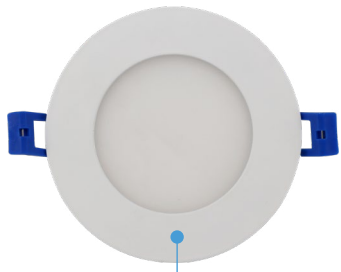

# RLF-3808

3" ROUND LED ULTRA SLIM  
SLIM DOWNLIGHTS WITH WHITE TRIM

Fixture Type
Project
Notes

RLF-3808-SW5-WH

RLF-3808-SW5-WH complete set

This *Ultra Slim Recessed Downlight* series is perfect for tight spaces such as soffits, insulated, and suspended ceilings. With a very wide 120° beam angle, a very high color rendering index (CRI) of 90+, this fixture can easily be installed in virtually any application where space is at a premium. At just under an inch deep, and IC rated, it can fit even directly below ceiling joists (flush to ceiling). Plug-and-Play Remote Driver is included as well as a Matte White metal trim. Suitable for Indoor Wet Locations and Triac dimming with 5-Level field-selectable Color Temperature. Optional decorative trim rings in Black and Brushed Nickel finishes available and optional universal New Construction mounting plate with hanger bars available.

## SPECIFICATIONS

INPUT VOLTAGE	120V AC
WATTAGE	8 W
LUMENS	500 Lm
EFFICACY	63 Lm/W
CRI	90+
BEAM ANGLE	120°
DIMMING <sup>1</sup>	TRIAC Dimming
CUT-OUT	3" Ø

RATINGS	IC, Airtight
ENVIRONMENT	Indoor - Wet
CERTIFICATIONS	cETLus, T24 Compliant
LUMEN MAINTENANCE	50,000 hours
INCLUDES	Remote driver and matte white metal trim
OPTIONAL	Other trims colors
WARRANTY <sup>2</sup>	5 years

## PERFORMANCE

CCT selectable via switch on heatsink

COLOR TEMPERATURE <sup>3</sup>	LUMEN <sup>4</sup>	WATTAGE	EFFICACY	CRI
SW5 (27/30/35/40/50K) <sup>5</sup>	500 Lm	8W	63 Lm/W	90+

<sup>3,4</sup> CCT within +/-10%  
<sup>5</sup> Switchable CCT

## ORDERING INFO

STEP 1 - Light Engine with LED, Driver and White Matte Metal Frame

	MODEL RLF-3808	-	CCT / CRI SW5	-	FINISH WH
			SW5 - Switchable CCT (27/30/35/40/50) / 90 CRI		WH - White

STEP 2 - Optional Trim (Sold separately)