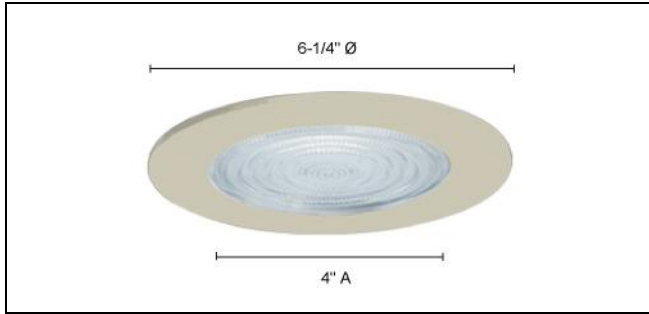

TM5507

RECESSED LIGHTING
5" LINE VOLTAGE TRIMS

Type	
Project	
Catalog No.	

HOUSING	CEILING	A19
RS5500BA	Non-IC	60W
RS5500R	Non-IC	60W
RS5500BICA	IC Airtight	40W
RS5500RICA	IC Airtight	40W

CATALOG INFORMATION

MODEL	FINISH
TM5507	AB – Antique Bronze
	PB – Polished Brass
	ST – Satin Chrome
	WH – White

DESCRIPTION

- 5" Line Voltage Shower Trim with Fresnal Lens
- Includes gasket for use in damp locations
- Ideal for use in ceilings, cabinets and displays.
- Dimensions: 4"A x 6-1/4"Ø
- Listings: UL and C-UL listed.