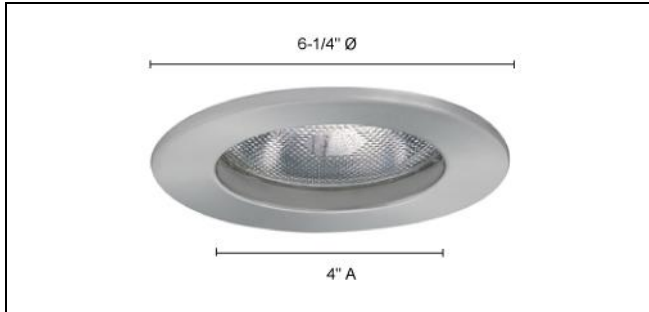

TM5502

RECESSED LIGHTING
5" LINE VOLTAGE TRIMS

Type	
Project	
Catalog No.	

HOUSING	CEILING	PAR30	R30
RS5500BA	Non-IC	75W	75W
RS5500R	Non-IC	75W	75W
RS5500BICA	IC Airtight	50W	50W
RS5500RICA	IC Airtight	50W	50W

CATALOG INFORMATION

MODEL	FINISH
TM5502	AB – Antique Bronze
	BK – Black
	PB – Polished Brass
	ST – Satin Chrome
	WH – White

DESCRIPTION

- 5" Line Voltage Open Trim
- Ideal for use in ceilings, cabinets and displays.
- Dimensions: 4" A x 6-1/4"Ø
- Listings: UL and C-UL listed.