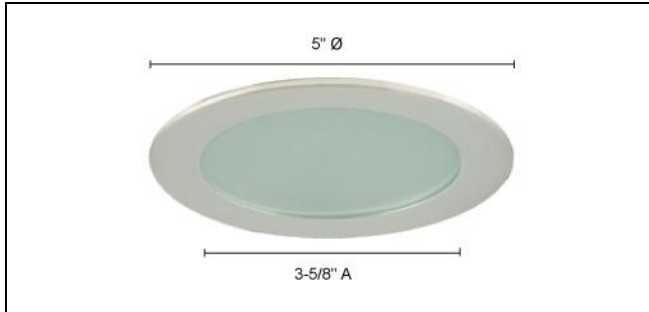

**TM409**

**RECESSED LIGHTING**  
4" APERTURE LOW VOLTAGE TRIMS

Type	
Project	
Catalog No.	

**CATALOG INFORMATION**

MODEL	BAFFLE	TRIM FINISH
TM409	AB	Antique Bronze
	CH	Chrome
	ST	Satin Chrome
	WH	White

**Ordering Instructions**  
Example:

MODEL	FINISH
TM409	ST

**DESCRIPTION**

- Recessed Lighting – Flat Shower Trim With Frosted Glass 4" aperture low voltage trim.
- Use MR16 12V 50W Max.
- Ideal for use in ceilings, cabinets and displays.
- Includes gasket for use in damp locations
- Dimensions: 3-5/8"A x 5"Ø
- Listings: UL and C-UL listed.

**COMPATIBLE LOW VOLTAGE HOUSINGS**

**LV4000B**  
Non-IC Universal Housing for New Construction  
MR16 120V 50W  
**Dimensions:** 5-1/4"W x 10-1/2"L x 5-1/2"D  
**Hanger Bars:** adj. 14-1/2"~ 24-1/2"  
**Cutout:** 4-3/8"Ø