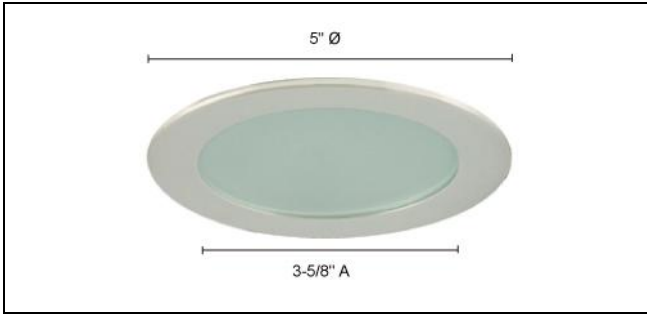

TM209

RECESSED LIGHTING
4" APERTURE LINE VOLTAGE TRIMS

Type	
Project	
Catalog No.	

CATALOG INFORMATION

MODEL	TRIM FINISH
TM209	AB - Antique Bronze
	ST - Satin Chrome
	WH - White

Ordering Instructions
Example: **MODEL** - **FINISH**
TM209 - ST

DESCRIPTION

- Recessed Lighting – Flat Showe Trim With Frosted Glass 4" aperture Line Voltage trim.
- Use PAR16, PAR20 120V 50W Max.
- Ideal for use in ceilings, cabinets and displays.
- Includes gasket for use in damp locations
- Dimensions: 3-5/8" A x 5" Ø
- Listings: UL and C-UL listed.

COMPATIBLE LINE VOLTAGE HOUSINGS

RS2000B
Non-IC Universal Housing for New Construction
PAR16/20 120V 50W
Dimensions: 5-1/4"W x 8"L x 5-1/2"D
Hanger Bars: adj. 14-1/2" ~ 24-1/2"
Cutout: 4-3/8"Ø

RS2000IC
IC Housing for New Construction
PAR16/20 120V 50W
Dimensions: 5-1/4"W x 8"L x 6"D
Hanger Bars: adj. 14-1/2" ~ 24-1/2"
Cutout: 4-3/8"Ø