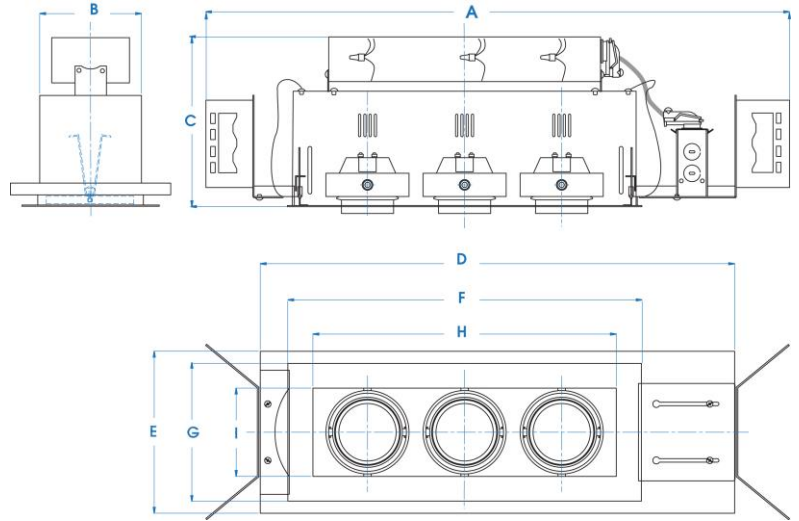

MMG-1650-xE-xx
MINI MODULINEAR
 LOW VOLTAGE NEW CONSTRUCTION

Type	
Project	
Catalog No.	

DIMENSIONS

MODEL	HOUSING			HOUSING FRAME		TRIM		APERTURE		CUT-OUT	
	A	B	C	D	E	F	G	H	I		
MMG 1650-1E	17-3/8"	3-3/8"	6"	10-1/4"	5-1/8"	5-1/2"	5-1/8"	3-3/4"	3-3/8"	4-1/8"	3-3/4"
MMG 1650-2E	20-5/8"	3-3/8"	6"	13-7/8"	5-1/8"	8-7/8"	5-1/8"	7-1/8"	3-3/8"	7-1/2"	3-3/4"
MMG 1650-3E	24-1/2"	3-3/8"	6"	17-5/8"	5-1/8"	12-5/8"	5-1/8"	10-7/8"	3-3/8"	11-1/4"	3-3/4"
MMG 1650-4E	28"	3-3/8"	6"	21-1/4"	5-1/8"	16-1/4"	5-1/8"	14-1/2"	3-3/8"	14-7/8"	3-3/4"
MMG 1650-6E	37-3/8"	3-3/8"	6"	30-5/8"	5-1/8"	23-5/8"	5-1/8"	21-7/8"	3-3/8"	22-1/4"	3-3/4"

DESCRIPTION

- New Construction recessed fixture comprised of separate housing and trim. Trim design allows use in ceilings up to 2" thick. No IC must maintain 3" clearance from any insulation on all sides.
- Built in electronic transformer.

HOUSING:

3/4" overlap flanges combined with "pull-tight" torsion springs allows forgiveness in minor dry wall cutting errors.

MOUNTING:

Designed to be installed with overlap flange trim. Universal mounting brackets allow the use of conduit, HB or FB bar stock, or "C" channel bars. Consult factory for possible use in timeless "mud-in" installations.