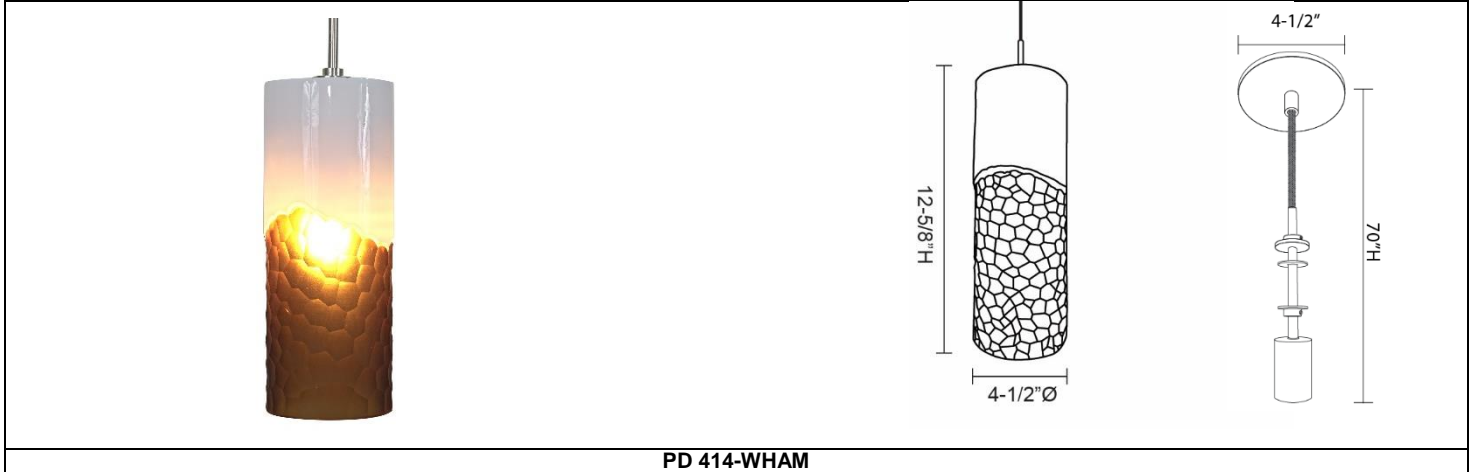

PD414

DECORATIVE PENDANTS
E26 LINE VOLTAGE PENDANT

Type	
Project	
Catalog No.	

PD 414-WHAM

DESCRIPTION

Handcrafted faceted cased frosted glass with white accent. No two alike.

Socket set provided with braided black nylon cord, low profile canopy, adjustable shade holder, and E26 lamp socket. Nylon cord may be field-cut. All mounting hardware included.

NOTE: Pendant comes in 2 boxes: glass shade and line voltage socket set with canopy.

Assembly required.

SPECIFICATIONS

Input Voltage	120 VAC
Wattage	Up to 60W
Lamp*	E26 A19 Lamp (not included)
Dimensions	12-5/8"H x 4-1/2" Ø
Environment	Indoor - Dry
Certifications	UL Listed