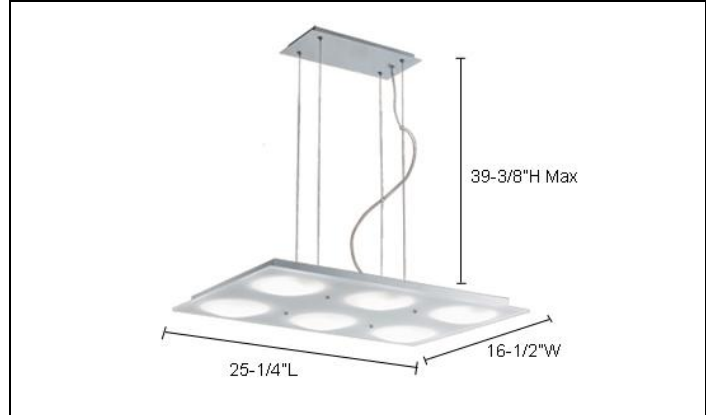

PD 617-6R • LUMIDISQUE

ENVISAGE
PENDANT SERIES

Type	
Project	
Catalog No.	

CATALOG INFORMATION

MODEL	GROK
PD617-6R LUMIDISQUE	20 0327 Y6

DESCRIPTION

- Rectangular 6-Light Adjustable Pendant
- The LUMIDISQUE features an exquisite frosted glass overlay with lightly dipped disques, finished in satin aluminum. The adjustable pendants are configured in 2 x 2 square, a 1 x 4 rectilinear, and a 2 x 3 rectilinear, offering the designer the scaling needed to use effectively throughout an architectural space.
- Dimensions: 25-1/4" x 16-1/2"W
- Height Adjustment; 39-3/8" Max
- Finish: Frosted Glass with Satin Aluminum