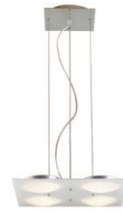

PD 617-6R • LUMIDISQUE

ENVISAGE
PENDANT SERIES

Type	
Project	
Catalog No.	

CATALOG INFORMATION

MODEL	GROK
PD617-6R LUMIDISQUE	20 0327 Y6

DESCRIPTION

- Rectangular 6-Light Adjustable Pendant
- The LUMIDISQUE features an exquisite frosted glass overlay with lightly dipped disques, finished in satin aluminum. The adjustable pendants are configured in 2 x 2 square, a 1 x 4 rectilinear, and a 2 x 3 rectilinear, offering the designer the scaling needed to use effectively throughout an architectural space.
- Dimensions: 25-1/4" x 16-1/2"W
- Height Adjustment; 39-3/8" Max
- Finish: Frosted Glass with Satin Aluminum

LAMP:
(6) Halogen G9 120V 50W

SERIES 617 – LUMIDISQUE

PD 617-4S

PD 617-4R

WS 617