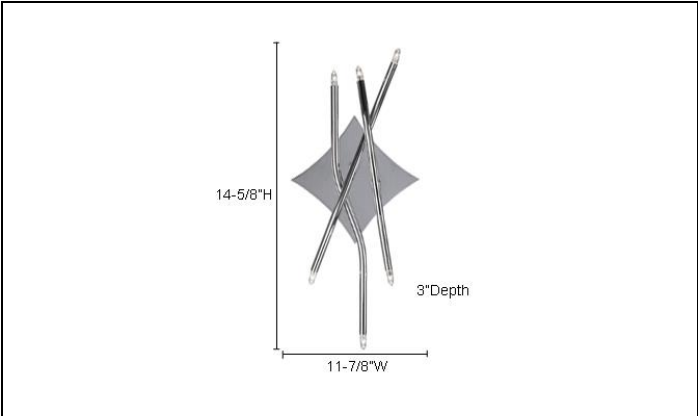

**CTC 505 6 • AIRE**

**ENVISAGE**  
CEILING MOUNT SERIES

Type	
Project	
Catalog No.	

**CATALOG INFORMATION**

**MODEL**

CTC 505 6 AIRE

**DESCRIPTION**

- 6-Light Close-To-Ceiling / Wall Mount
- The contemporary AIRE – Series 505 collection features highly reflective waves of “matchsticks” composed in an exquisite criss-cross arrangement. The offering includes an 8-light and a 12-light Close-to-Ceiling mounted fixture on a square base. Also included in the collection is a small 6-light Close-to-Ceiling fixture with a beautifully styled deco plate.
- ADA compliant when used as a wall sconce.
- Transformer: Built-in Electronic
- Dimensions: 14-5/8”L x 11-7/8”W x 3”H
- Finish: Chrome

**LAMP:**

(6) Halogen JC Bi-Pin G4 Base 12V 10W (included).

**SERIES 505 - AIRE**

**CTC 505 8**

**CTC 505 12**

**CTC 505 16**