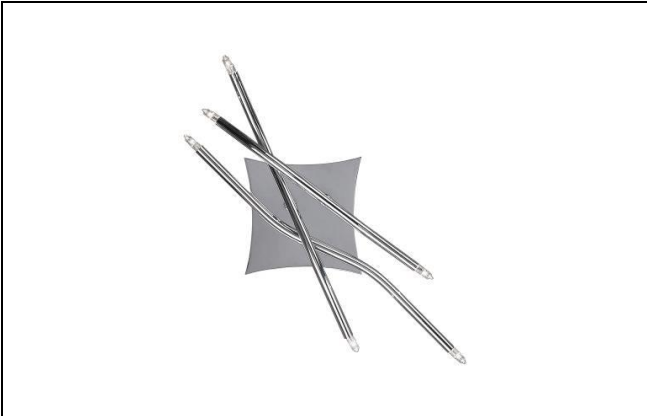

**CTC 505 6 • AIRE**

**ENVISAGE**  
CEILING MOUNT SERIES

Type	
Project	
Catalog No.	

**CATALOG INFORMATION**

**MODEL**

CTC 505 6 AIRE

**DESCRIPTION**

- 6-Light Close-To-Ceiling / Wall Mount
- The contemporary AIRE – Series 505 collection features highly reflective waves of “matchsticks” composed in an exquisite criss-cross arrangement. The offering includes an 8-light and a 12-light Close-to-Ceiling mounted fixture on a square base. Also included in the collection is a small 6-light Close-to-Ceiling fixture with a beautifully styled deco plate.
- ADA compliant when used as a wall sconce.
- Transformer: Built-in Electronic
- Dimensions: 14-5/8”L x 11-7/8”W x 3”H
- Finish: Chrome

**LAMP:**

(6) Halogen JC Bi-Pin G4 Base 12V 10W (included).

**SERIES 505 - AIRE**

**CTC 505 8**

**CTC 505 12**

**CTC 505 16**