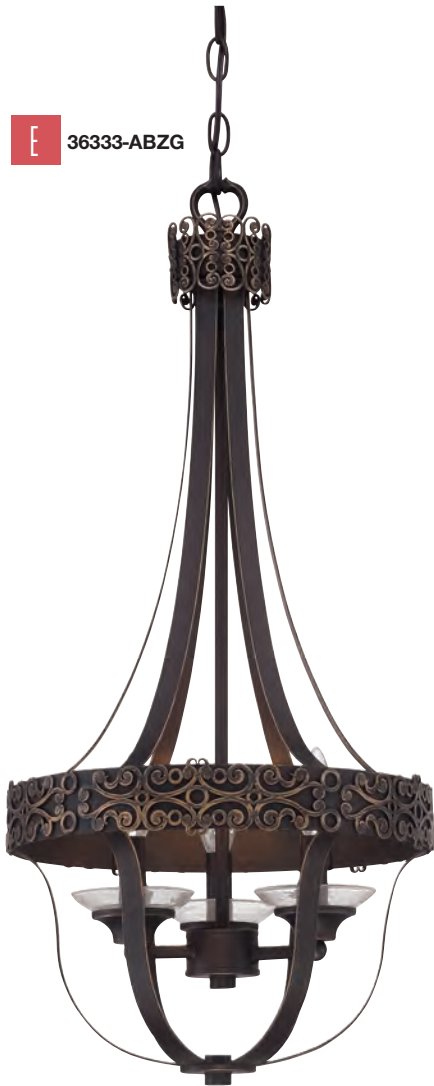

**E** 36333-ABZG

**F** 36382-ABZG

**G** 36352-ABZG

Antique Bronze/Gold Accents (ABZG) Finish

SKU	CONFIGURATION	GLASS/SHADE	BULB	SIZE
<b>E</b> 36333-ABZG	3 Light Foyer	Antique Clear Glass, 4.25" D	3 Candelabra Base, 60 Watt	14" W x 31" H
<b>F</b> 36382-ABZG	2 Light Flushmount	Non Swirl Alabaster, 12.75" D	2 Medium Base, 60 Watt	13.5" W x 6.5" H
<b>G</b> 36352-ABZG	2 Light Convertible	Non Swirl Alabaster, 12.75" D	2 Medium Base, 60 Watt	13.5" W x 11" H