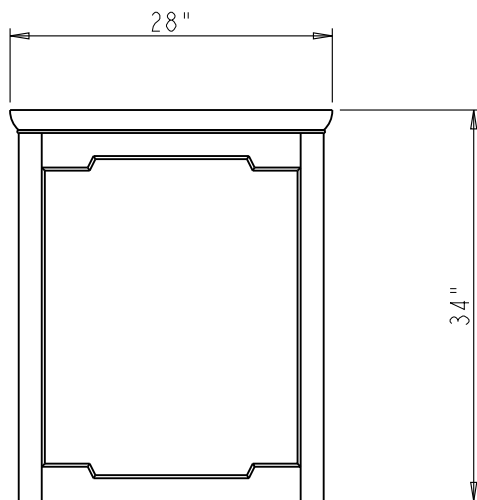

## Astoria Modern Vanity

**Mirror:**

**MIR091-30**  
28" x 34"  
Beveled Glass

**Vanity Base:**

**VAN091-36**  
35-1/2" x 21-3/4" x 35"  
Birch solids and veneers  
Cream White finish

**Top & Bowl Preinstalled:**

**VAN091-36-T**  
36" x 22" x 36"  
Birch solids and veneers  
Cream White finish  
2.5cm Emperador Light Quartz  
8" widespread faucet holes  
15" x 12" oval white porcelain bowl  
Backsplash included

Dimensions of vanities may vary by 1/4" from given specifications. Measurements are subject to change.