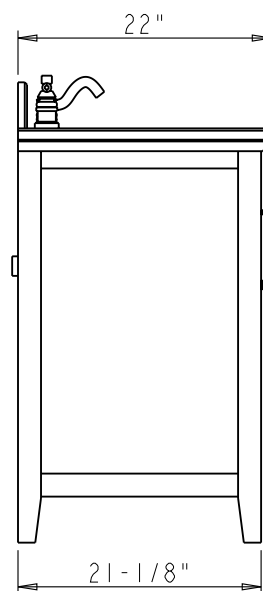

## Astoria Modern Vanity

**Mirror:**

**MIR091-30**  
28" x 34"  
Beveled Glass

**Vanity Base:**

**VAN091-36**  
35-1/2" x 21-3/4" x 35"  
Birch solids and veneers  
Cream White finish

**Top & Bowl Preinstalled:**

**VAN091-36-T**  
36" x 22" x 36"  
Birch solids and veneers  
Cream White finish  
2.5cm Emperador Light Quartz  
8" widespread faucet holes  
15" x 12" oval white porcelain bowl  
Backsplash included

Dimensions of vanities may vary by 1/4" from given specifications. Measurements are subject to change.