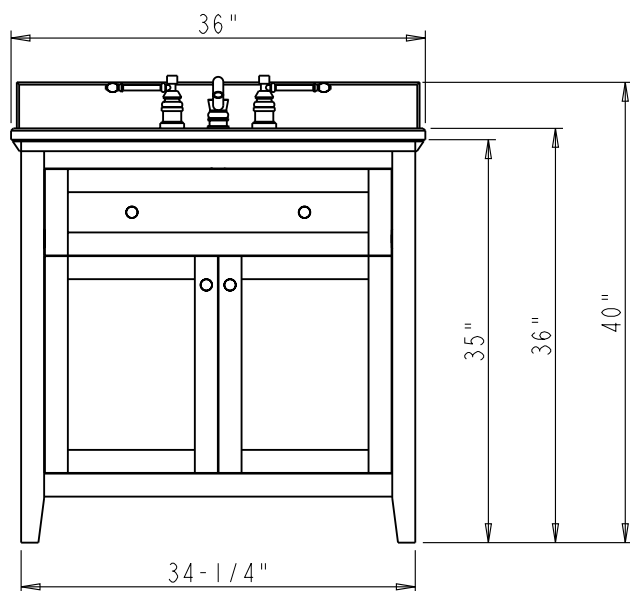

## Astoria Modern Vanity

**Mirror:**

**MIR091-30**  
28" x 34"  
Beveled Glass

**Vanity Base:**

**VAN091-36**  
35-1/2" x 21-3/4" x 35"  
Birch solids and veneers  
Cream White finish

**Top & Bowl Preinstalled:**

**VAN091-36-T**  
36" x 22" x 36"  
Birch solids and veneers  
Cream White finish  
2.5cm Emperador Light Quartz  
8" widespread faucet holes  
15" x 12" oval white porcelain bowl  
Backsplash included

Dimensions of vanities may vary by 1/4" from given specifications. Measurements are subject to change.