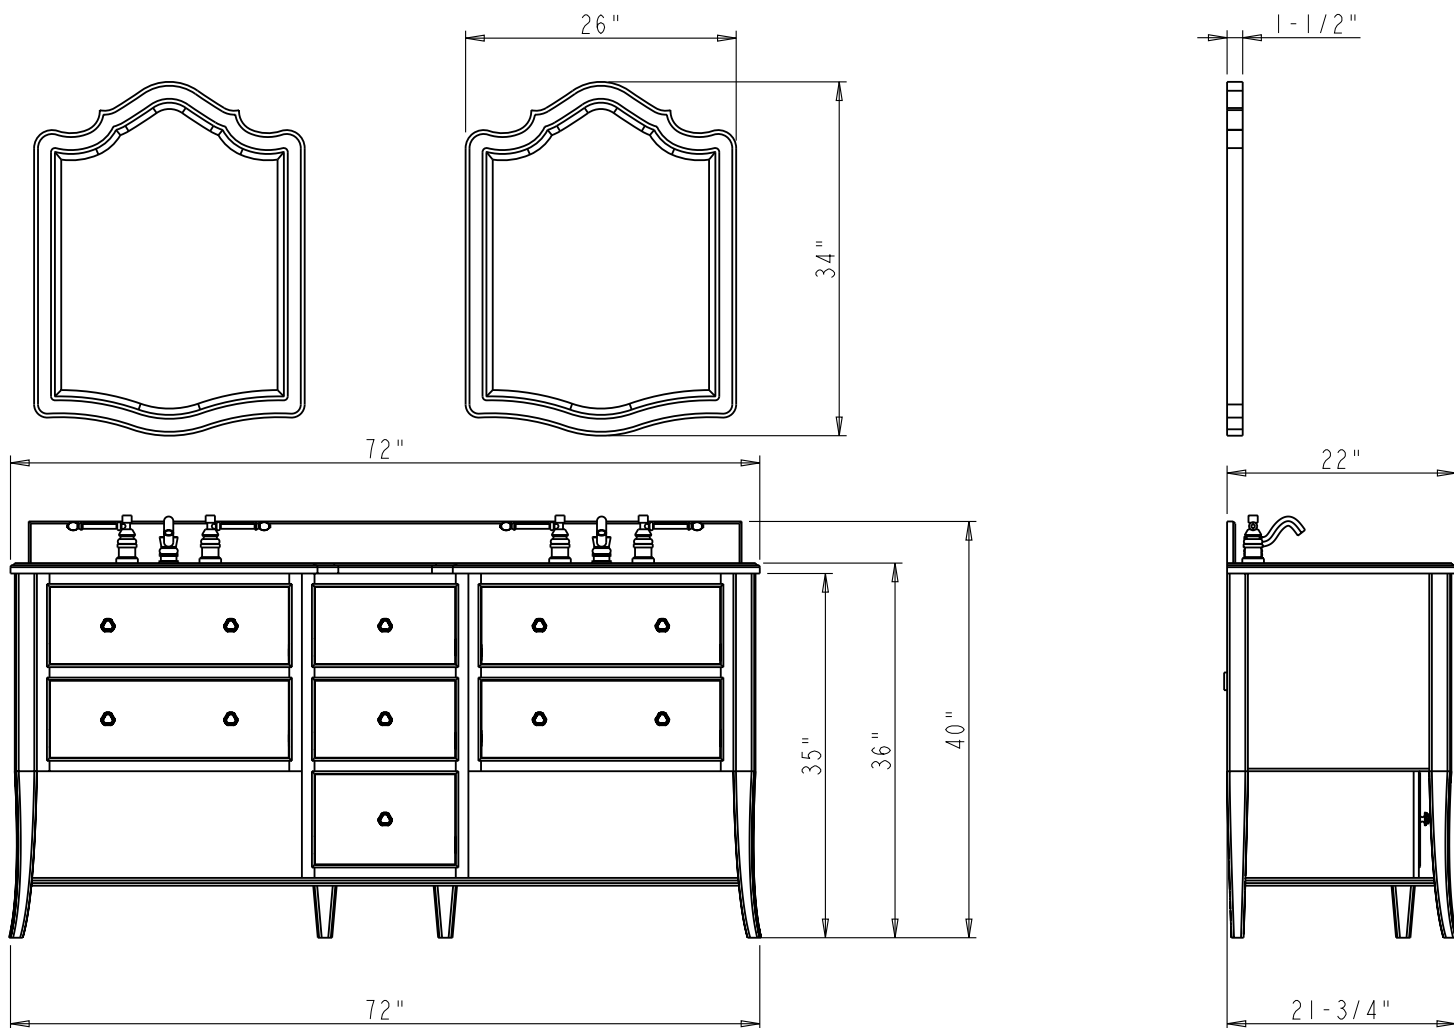

Philadelphia Refined Vanity

Mirror:

MIR081

26" x 34"

Beveled Glass

Vanity Base:

VAN081D-72

72" x 21-3/4" x 35"

Birch solids and veneers

Chocolate finish

Top & Bowl Preinstalled:

VAN081D-72-T

72-1/2" x 22-1/4" x 36"

Birch solids and veneers

Chocolate finish

2.5cm black granite top

8" widespread faucet holes

15" x 12" white porcelain bowls

Backsplash included

Dimensions of vanities may vary by 1/4" from given specifications. Measurements are subject to change.