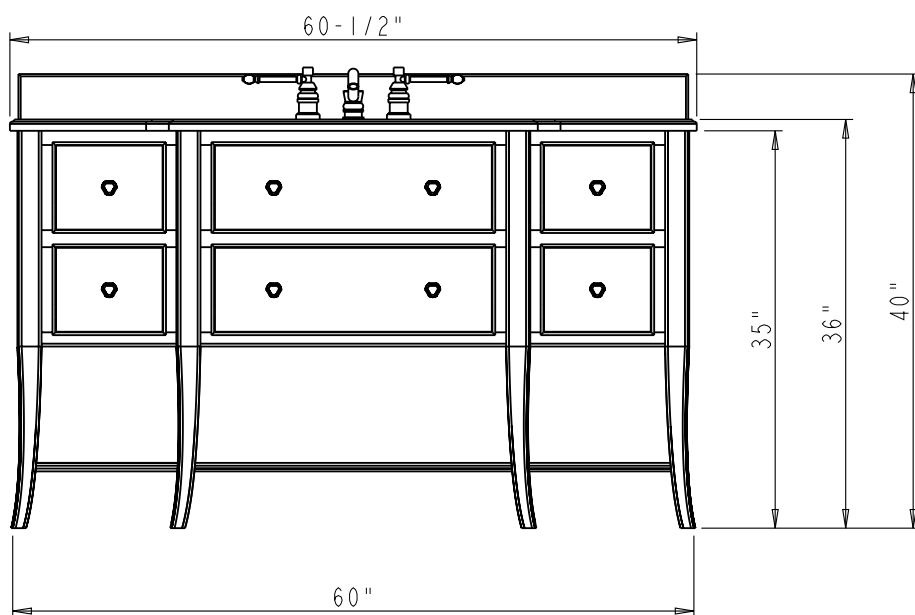

#### VAN080-60-T

60-1/2" x 22-1/4" x 36"

Birch solids and veneers

Chocolate finish

2.5cm black granite top

8" widespread faucet holes

15" x 12" white porcelain bowl

Backsplash included

Dimensions of vanities may vary by 1/4" from given specifications. Measurements are subject to change.