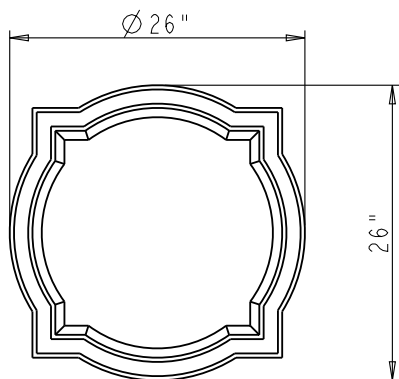

#### VAN080-60

60" x 21-1/2" x 35"

Birch solids and veneers

Chocolate finish

#### VAN080-60-T

60-1/2" x 22-1/4" x 36"

Birch solids and veneers

Chocolate finish

2.5cm black granite top

8" widespread faucet holes

15" x 12" white porcelain bowl

Backsplash included

Dimensions of vanities may vary by 1/4" from given specifications. Measurements are subject to change.