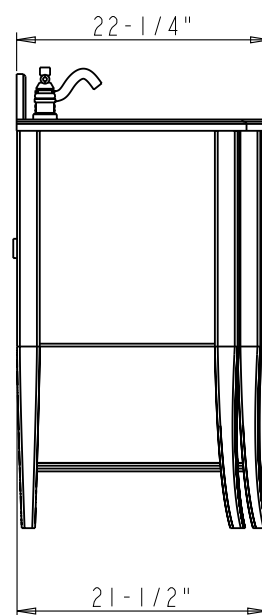

#### MIR080

26" x 26"

Beveled Glass

#### VAN080-60-T

60-1/2" x 22-1/4" x 36"

Birch solids and veneers

Chocolate finish

2.5cm black granite top

8" widespread faucet holes

15" x 12" white porcelain bowl

Backsplash included

Dimensions of vanities may vary by 1/4" from given specifications. Measurements are subject to change.