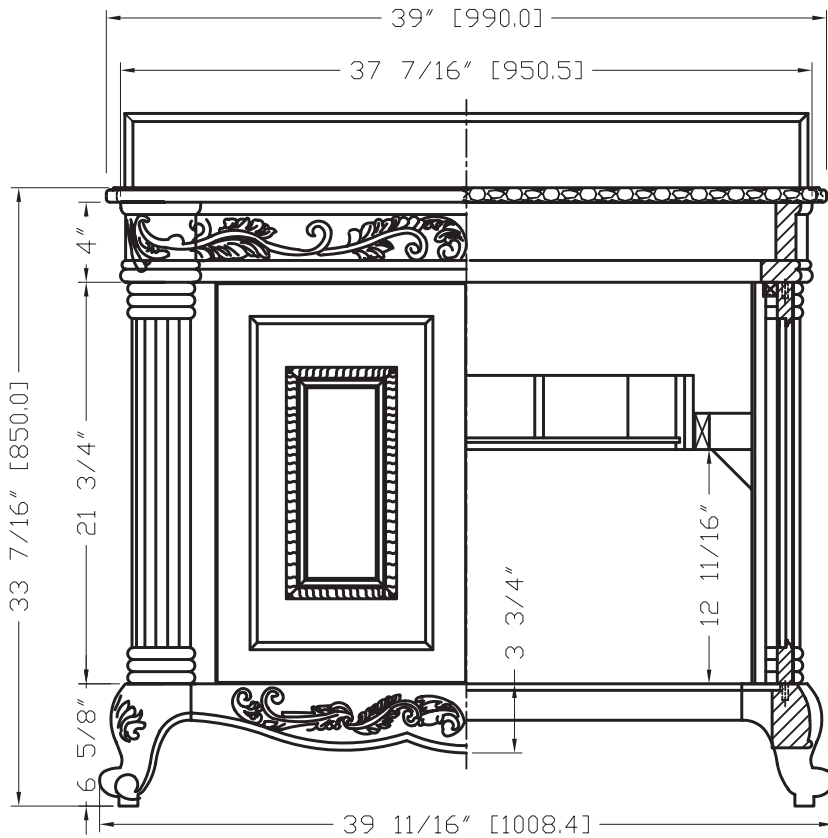

JEFFREY ALEXANDER

Vanities by Hardware Resources

Burled Ornate Vanity

Mirror:

MIR011
33-11/16" x 42"
Beveled Glass

Vanity Base:

VAN011
39" x 22-1/2" x 33"
Birch solids and cherry veneers
Antique White finish

Top & Bowl Preinstalled:

VAN011-T
39-1/8" x 22-1/2" x 33-3/4"
Birch solids and cherry veneers
Antique White finish
2.5cm black granite top
8" widespread faucet holes
15" x 12" white porcelain bowl
Backsplash included

Dimensions of vanities may vary by 1/4" from given specifications. Measurements are subject to change.