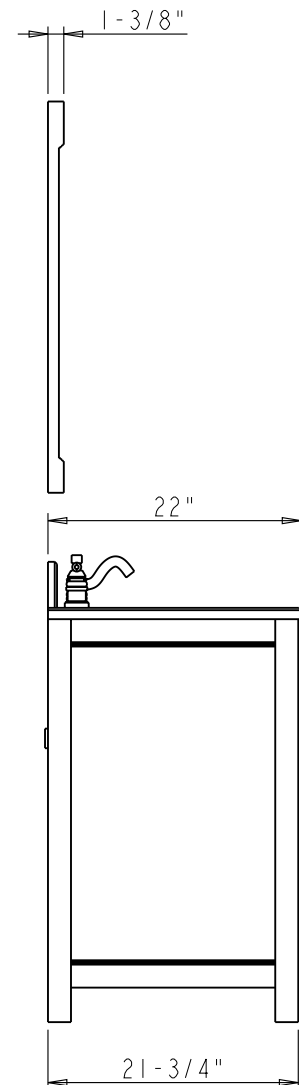

Astoria Modern Vanity

Mirror:

MIR091

22" x 34"

Beveled Glass

Vanity Base:

VAN091-24

23-1/2" x 21-3/4" x 35"

Birch solids and veneers

Cream White finish

Top & Bowl Preinstalled:

VAN091-24-T

24" x 22" x 36"

Birch solids and veneers

Cream White finish

2.5cm Emperador Light Quartz

8" widespread faucet holes

15" x 12" oval white porcelain bowl

Backsplash included

Dimensions of vanities may vary by 1/4" from given specifications. Measurements are subject to change.