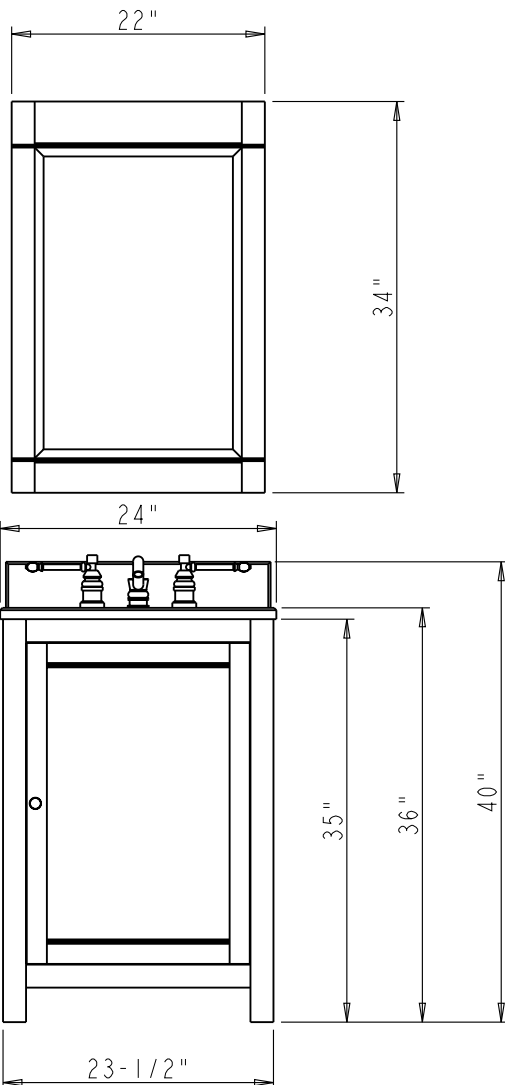

Astoria Modern Vanity

Mirror:

MIR091

22" x 34"

Beveled Glass

Vanity Base:

VAN091-24

23-1/2" x 21-3/4" x 35"

Birch solids and veneers

Cream White finish

Top & Bowl Preinstalled:

VAN091-24-T

24" x 22" x 36"

Birch solids and veneers

Cream White finish

2.5cm Emperador Light Quartz

8" widespread faucet holes

15" x 12" oval white porcelain bowl

Backsplash included

Dimensions of vanities may vary by 1/4" from given specifications. Measurements are subject to change.