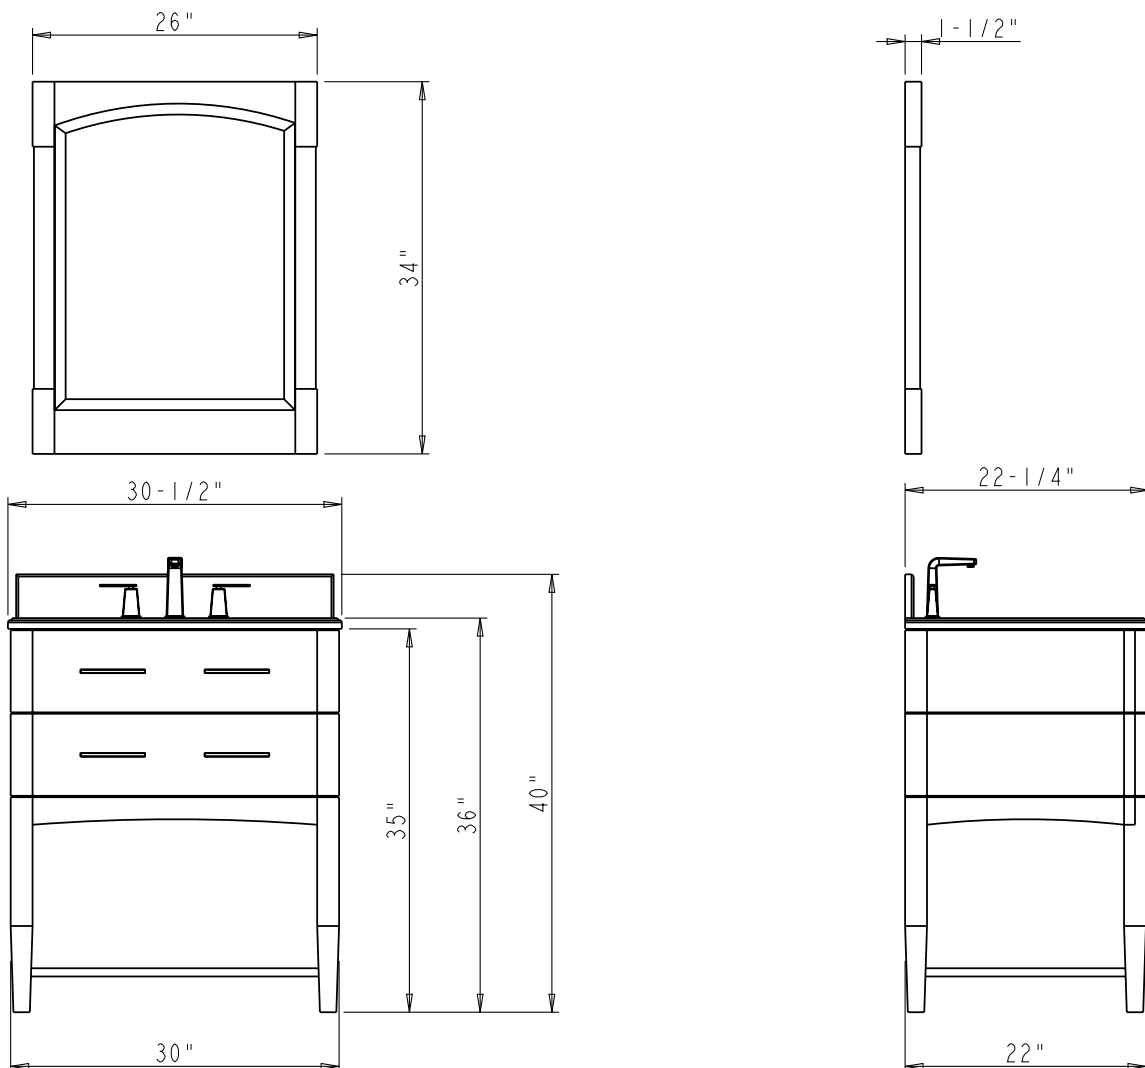

Concord Contemporary Vanity

Mirror:

MIR085

26" x 34"

Beveled Glass

Vanity Base:

VAN085

30" x 22" x 35"

Birch solids and veneers

Aged Black finish

Top & Bowl Preinstalled:

VAN085-T

30-1/2" x 22-1/4" x 36"

Birch solids and veneers

Aged Black finish

2.5cm black granite top

8" widespread faucet holes

16-5/16" x 11-7/16" rectangular

white porcelain bowl

Backsplash included

Dimensions of vanities may vary by 1/4" from given specifications. Measurements are subject to change.