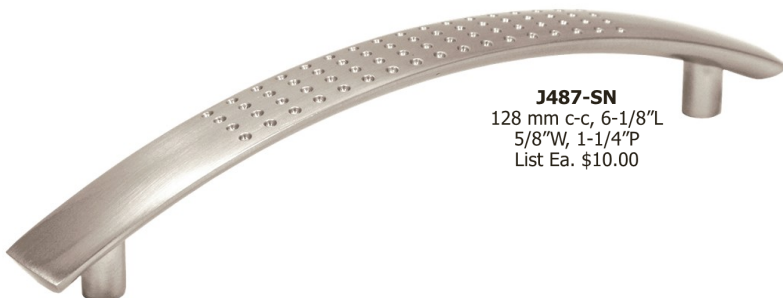

SATIN NICKEL (SN)

J426-SN
3" c-c, 5-5/8"L
5/8"W, 15/16"P
List Ea. \$8.62

J329-SN
1-1/4" sq., 1"P
List Ea. \$7.30

J487-SN
128 mm c-c, 6-1/8"L
5/8"W, 1-1/4"P
List Ea. \$10.00

J336-SN
1-1/4" sq.
1-1/4"P
List Ea. \$6.46

Item No.	c-c	Overall Length	List Ea.
J444-SN	96 mm	4-1/4"	\$7.12
J456-SN	128 mm	5-1/2"	\$10.40
J692-SN	160 mm	6-3/4"	\$16.50

Polybagged 25 per box with screws (1" x 8-32) unless otherwise indicated. List price based on full box purchase.