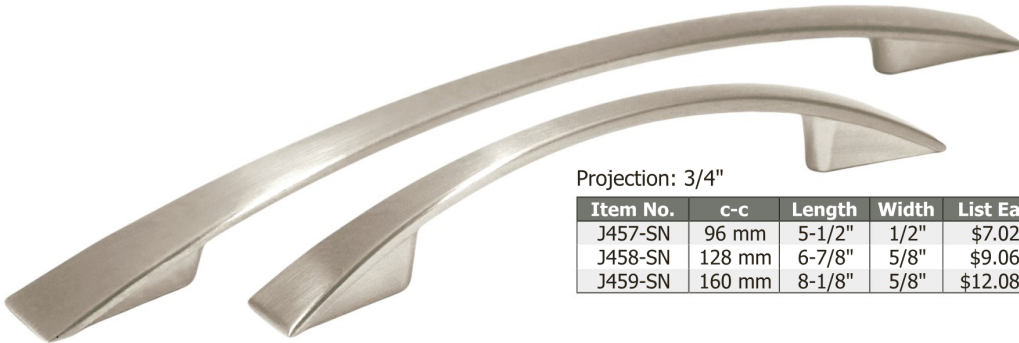

SATIN NICKEL (SN)

Projection: 3/4"

Item No.	c-c	Length	Width	List Ea.
J457-SN	96 mm	5-1/2"	1/2"	\$7.02
J458-SN	128 mm	6-7/8"	5/8"	\$9.06
J459-SN	160 mm	8-1/8"	5/8"	\$12.08

J446-SN
160mm c-c, 6-5/8"L
1/2"W, 1"P
List Ea. \$13.50

J455-SN
128mm c-c, 5-1/2"L
1/2"W, 1"P
List Ea. \$8.60

Width: 3/8"

Item No.	c-c	Overall Length	Projection	Box	List Ea.
J479-SN	96 mm	4-1/8"	1-3/8"	25	\$11.32
J482-SN	128 mm	5-3/8"	1-3/8"	20	\$13.66
J483-SN	160 mm	6-5/8"	1-3/8"	25	\$15.02
J484-SN	192 mm	8"	1-3/8"	25	\$21.90
J485-SN	224 mm	9-3/16"	1-3/8"	10	\$24.24
J661-SN	280 mm	11-3/8"	1-3/32"	10	\$31.56
J667-SN	329 mm	13"	1-3/32"	10	\$27.92

Polybagged 25 per box with screws (1" x 8-32) unless otherwise indicated. List price based on full box purchase.