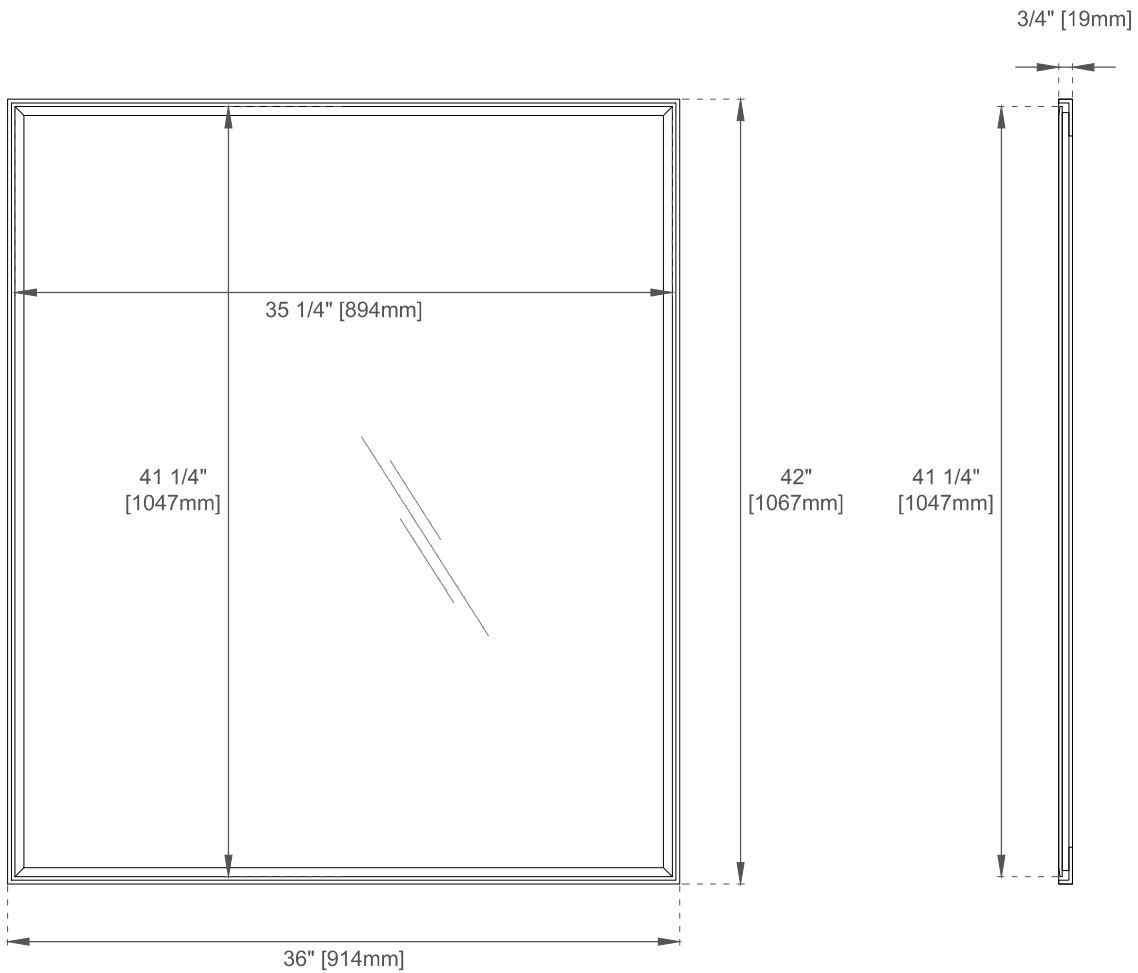

Front View

Side View

Visit website for warranty and installation information
www.jamesmartinvanities.com