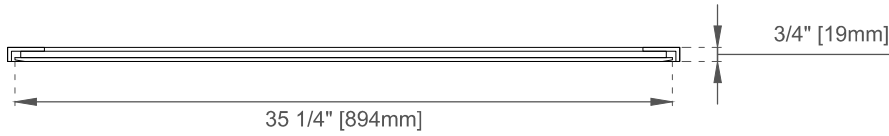

36" Rohe Rectangular Mirror

JAMES MARTIN
VANITIES™

715-M36-CB / 715-M36-MB

Features

Materials

Hardware Material: 201 Stainless Steel

Panels: Plywood

Bevel on Mirror: 1/2"

Dimension

Width:36"

Depth:3/4"

Height:42"

Visit website for warranty and installation information
www.jamesmartinvanities.com

Version:202212

36" Rohe Rectangular Mirror

715-M36-CB / 715-M36-MB