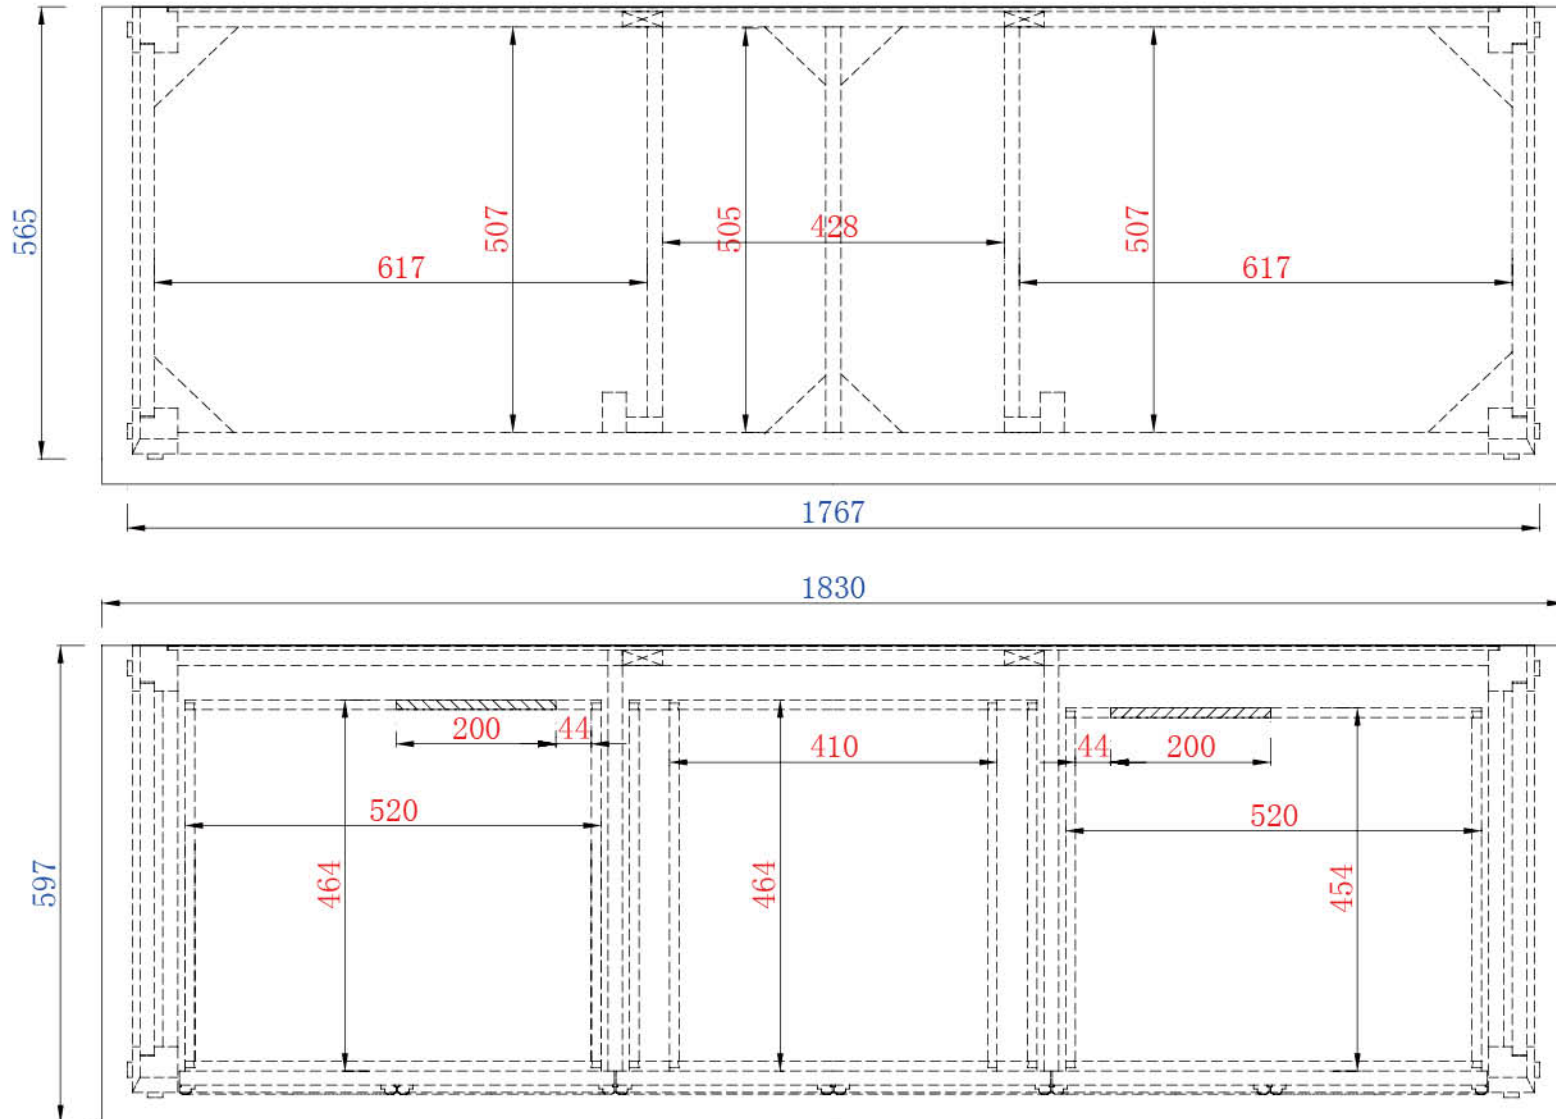

1830mm

Item Number:
500-V72-HON

JAMES MARTIN

VANITIES

Malibu 1830mm Cabinet

Diagrams with Dimensions
page 01 of 03

NOTE ONE: Countertops are not shown in these diagrams. (Cabinet Only)

NOTE TWO: Wood Backsplash (Shown) is designed for the molding detail to align with sinks in James Martin's Optional Countertops.

Customers' own countertops and sinks may align differently.

Please consult our website for Countertop Diagrams: www.jamesmartinvanities.com

1830mm

Item Number:
500-V72-HON

JAMES MARTIN

VANITIES

Malibu 1830mm Cabinet

Diagrams with Dimensions
page 02 of 03

NOTE ONE: Countertops are not shown in these diagrams. (Cabinet Only)

1830mm

Item Number:
500-V72-HON

JAMES MARTIN

VANITIES

Malibu 1830mm Cabinet

Diagrams with Dimensions
page 03 of 03

NOTE ONE: Countertops are not shown in these diagrams. (Cabinet Only)

NOTE TWO: Wood Backsplash (Shown) is designed for the molding detail to align with sinks in James Martin's Optional Countertops.

Customers' own countertops and sinks may align differently.