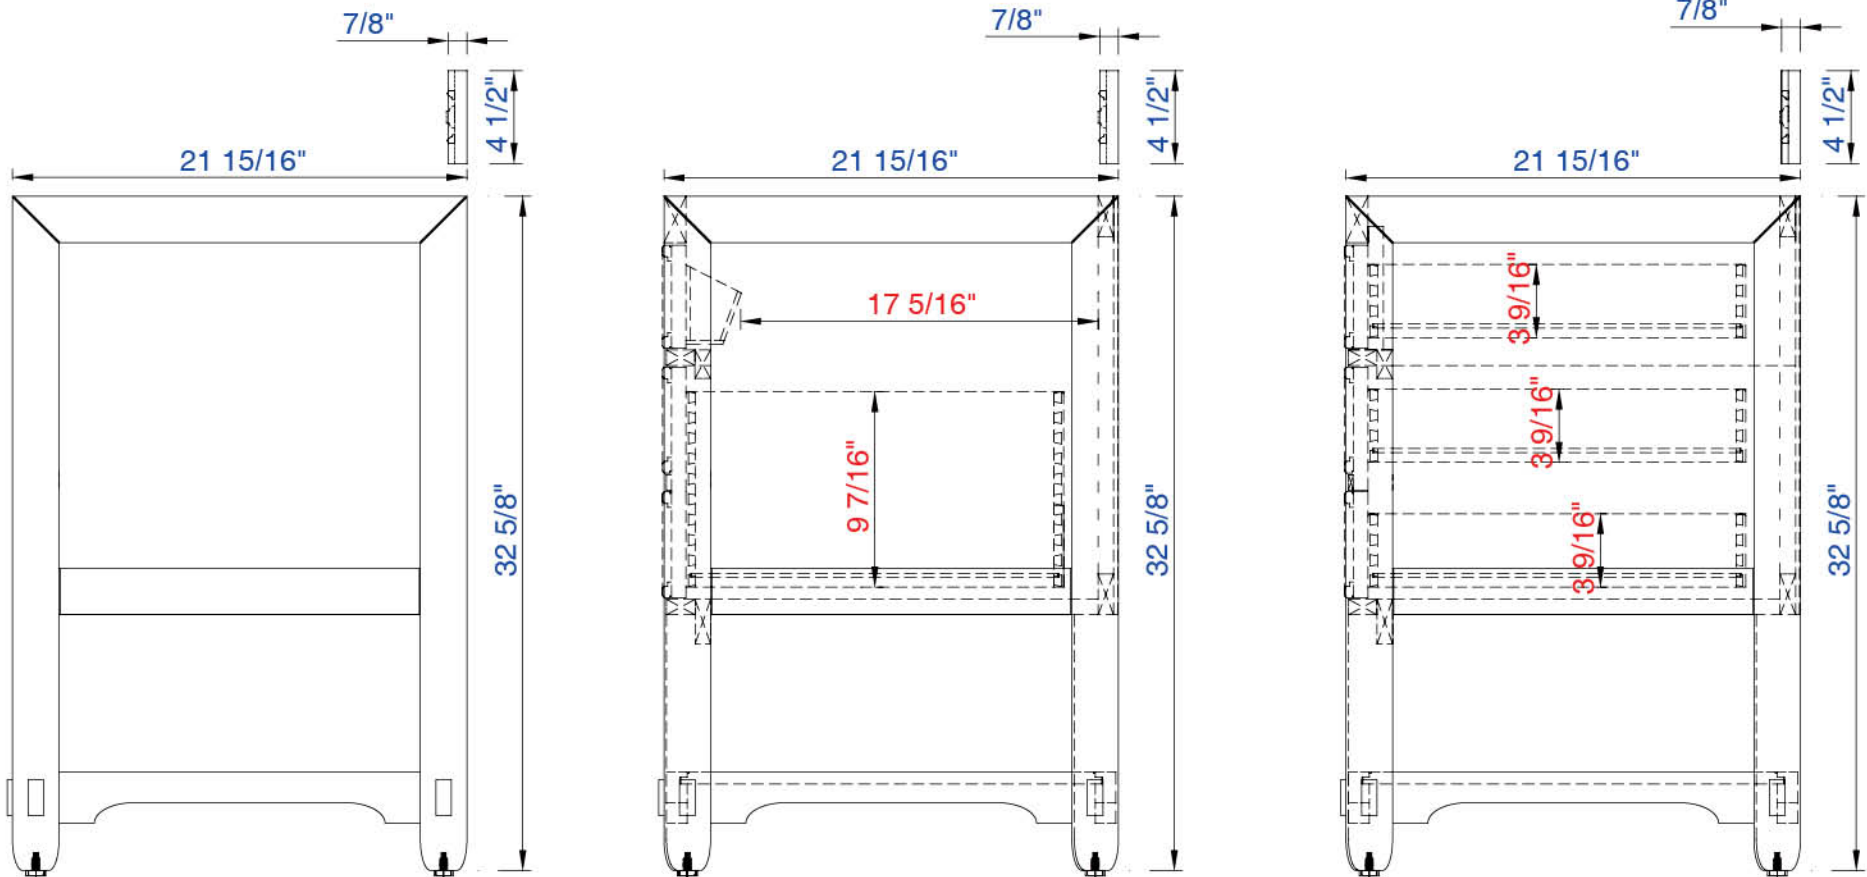

72"

Item Number:

500-V72-HON

JAMES MARTIN

VANITIES

Malibu 72" Cabinet

Diagrams with Dimensions
page 03 of 03

NOTE ONE: Countertops are not shown in these diagrams. (Cabinet Only)

NOTE TWO: Wood Backsplash (Shown) is designed for the molding detail to align with sinks in James Martin's Optional Countertops.

Customers' own countertops and sinks may align differently.

Please consult our website for Countertop Diagrams: www.jamesmartinvanities.com

1830mm

Item Number:
500-V72-HON

JAMES MARTIN

VANITIES

Malibu 1830mm Cabinet

Diagrams with Dimensions
page 01 of 03

NOTE ONE: Countertops are not shown in these diagrams. (Cabinet Only)

NOTE TWO: Wood Backsplash (Shown) is designed for the molding detail to align with sinks in James Martin's Optional Countertops.

Diagrams with Dimensions
page 02 of 03

NOTE ONE: Countertops are not shown in these diagrams. (Cabinet Only)

1830mm

Item Number:
500-V72-HON

JAMES MARTIN

VANITIES

Malibu 1830mm Cabinet

Diagrams with Dimensions
page 03 of 03