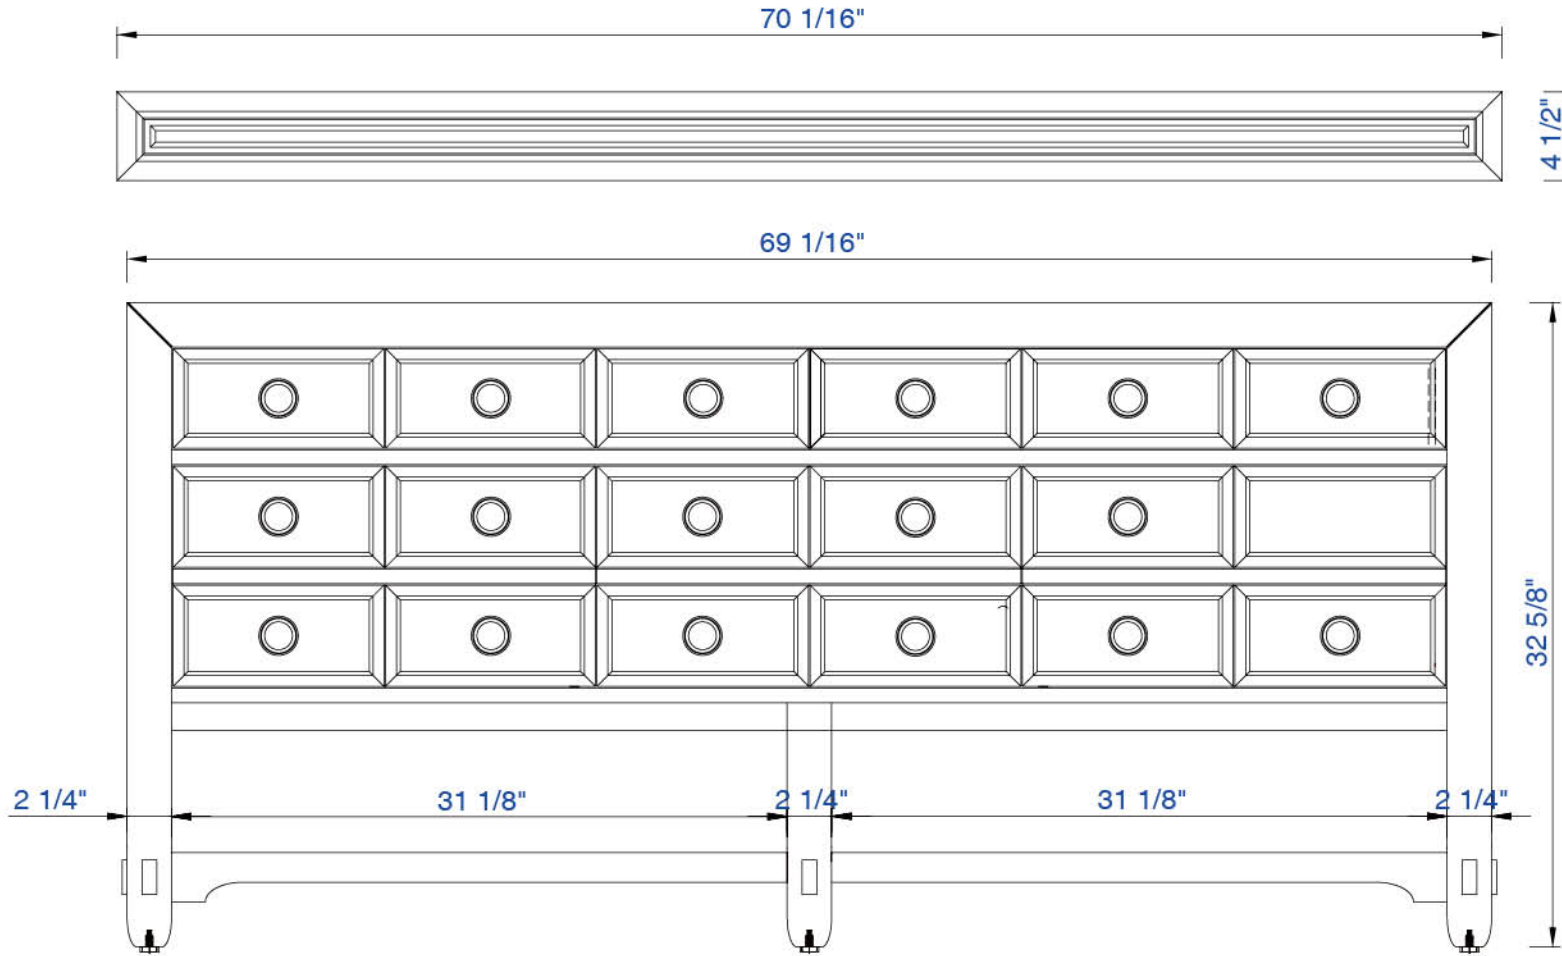

72"

Item Number:

500-V72-HON

JAMES MARTIN

VANITIES

Malibu 72" Cabinet

Diagrams with Dimensions
page 01 of 03

NOTE ONE: Countertops are not shown in these diagrams. (Cabinet Only)

NOTE TWO: Wood Backsplash (Shown) is designed for the molding detail to align with sinks in James Martin's Optional Countertops.

Customers' own countertops and sinks may align differently.

Please consult our website for Countertop Diagrams: www.jamesmartinvanities.com

72"

Item Number:

500-V72-HON

JAMES MARTIN

VANITIES

Malibu 72" Cabinet

Diagrams with Dimensions
page 02 of 03

NOTE ONE: Countertops are not shown in these diagrams. (Cabinet Only)

1830mm

Item Number:
500-V72-HON

JAMES MARTIN

VANITIES

Malibu 1830mm Cabinet

Diagrams with Dimensions
page 01 of 03

NOTE ONE: Countertops are not shown in these diagrams. (Cabinet Only)

NOTE TWO: Wood Backsplash (Shown) is designed for the molding detail to align with sinks in James Martin's Optional Countertops.