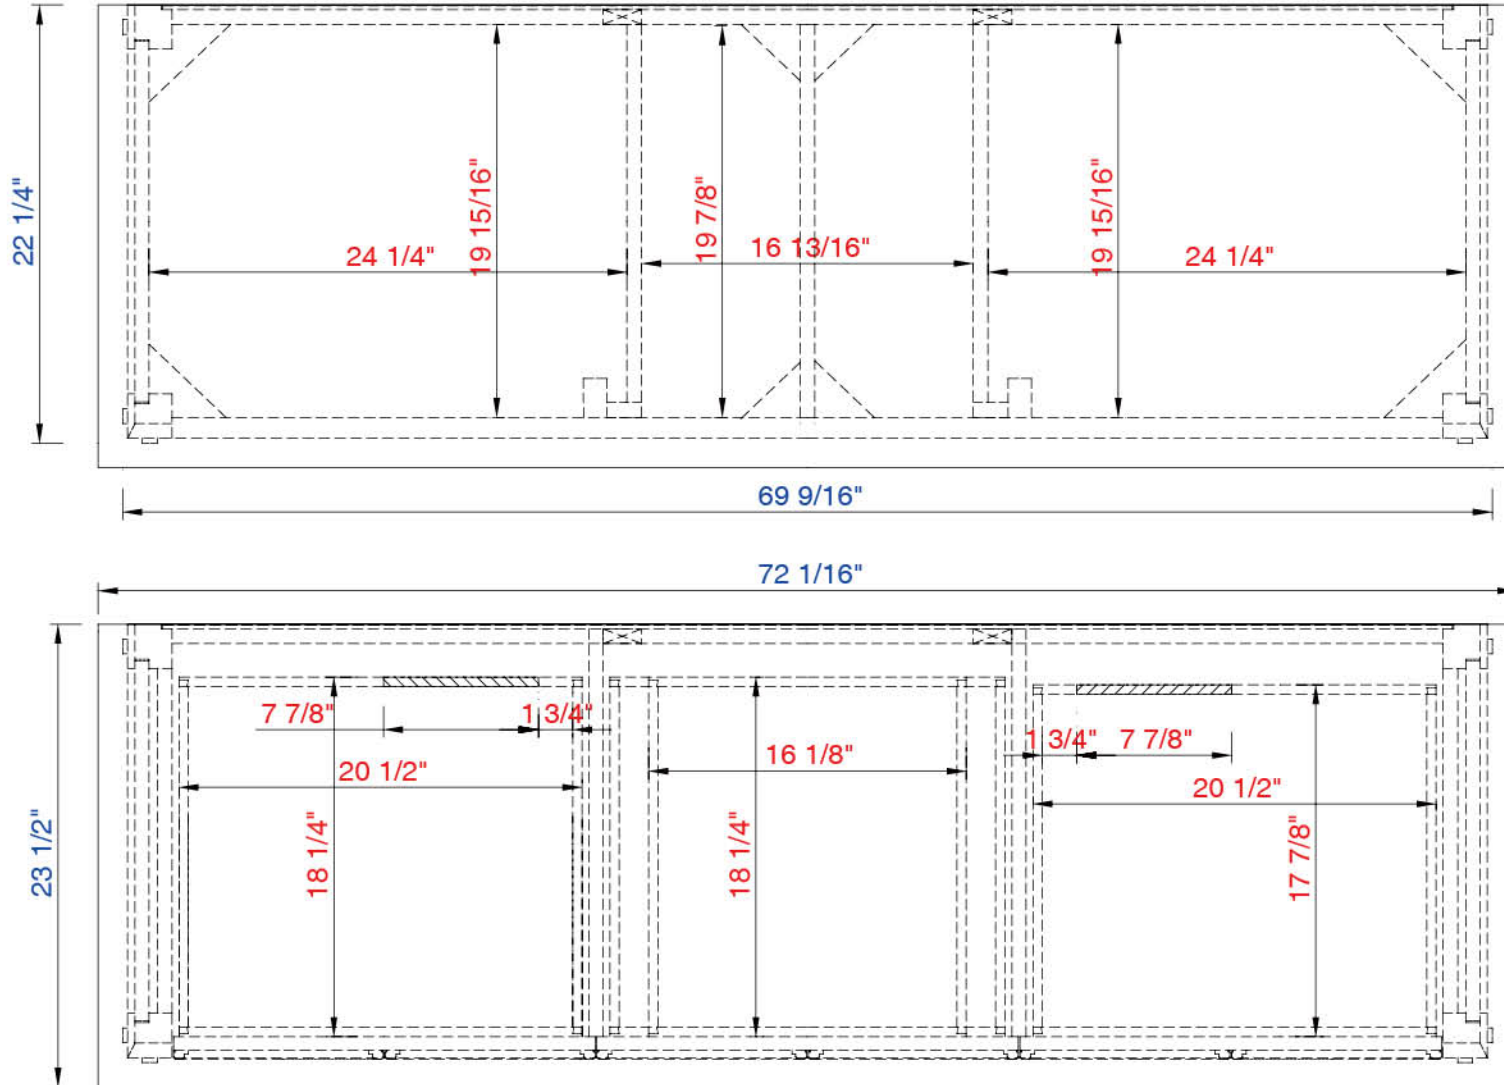

72"

Item Number:

500-V72-HON

JAMES MARTIN

VANITIES

Malibu 72" Cabinet

Diagrams with Dimensions
page 01 of 03

NOTE ONE: Countertops are not shown in these diagrams. (Cabinet Only)

72"

Item Number:

500-V72-HON

JAMES MARTIN

VANITIES

Malibu 72" Cabinet

Diagrams with Dimensions
page 02 of 03

NOTE ONE: Countertops are not shown in these diagrams. (Cabinet Only)

72"

Item Number:

500-V72-HON

JAMES MARTIN

VANITIES

Malibu 72" Cabinet

Diagrams with Dimensions
page 03 of 03

NOTE ONE: Countertops are not shown in these diagrams. (Cabinet Only)

1830mm

Item Number:
500-V72-HON

JAMES MARTIN

VANITIES

Malibu 1830mm Cabinet

Diagrams with Dimensions
page 01 of 03

NOTE ONE: Countertops are not shown in these diagrams. (Cabinet Only)

NOTE TWO: Wood Backsplash (Shown) is designed for the molding detail to align with sinks in James Martin's Optional Countertops.