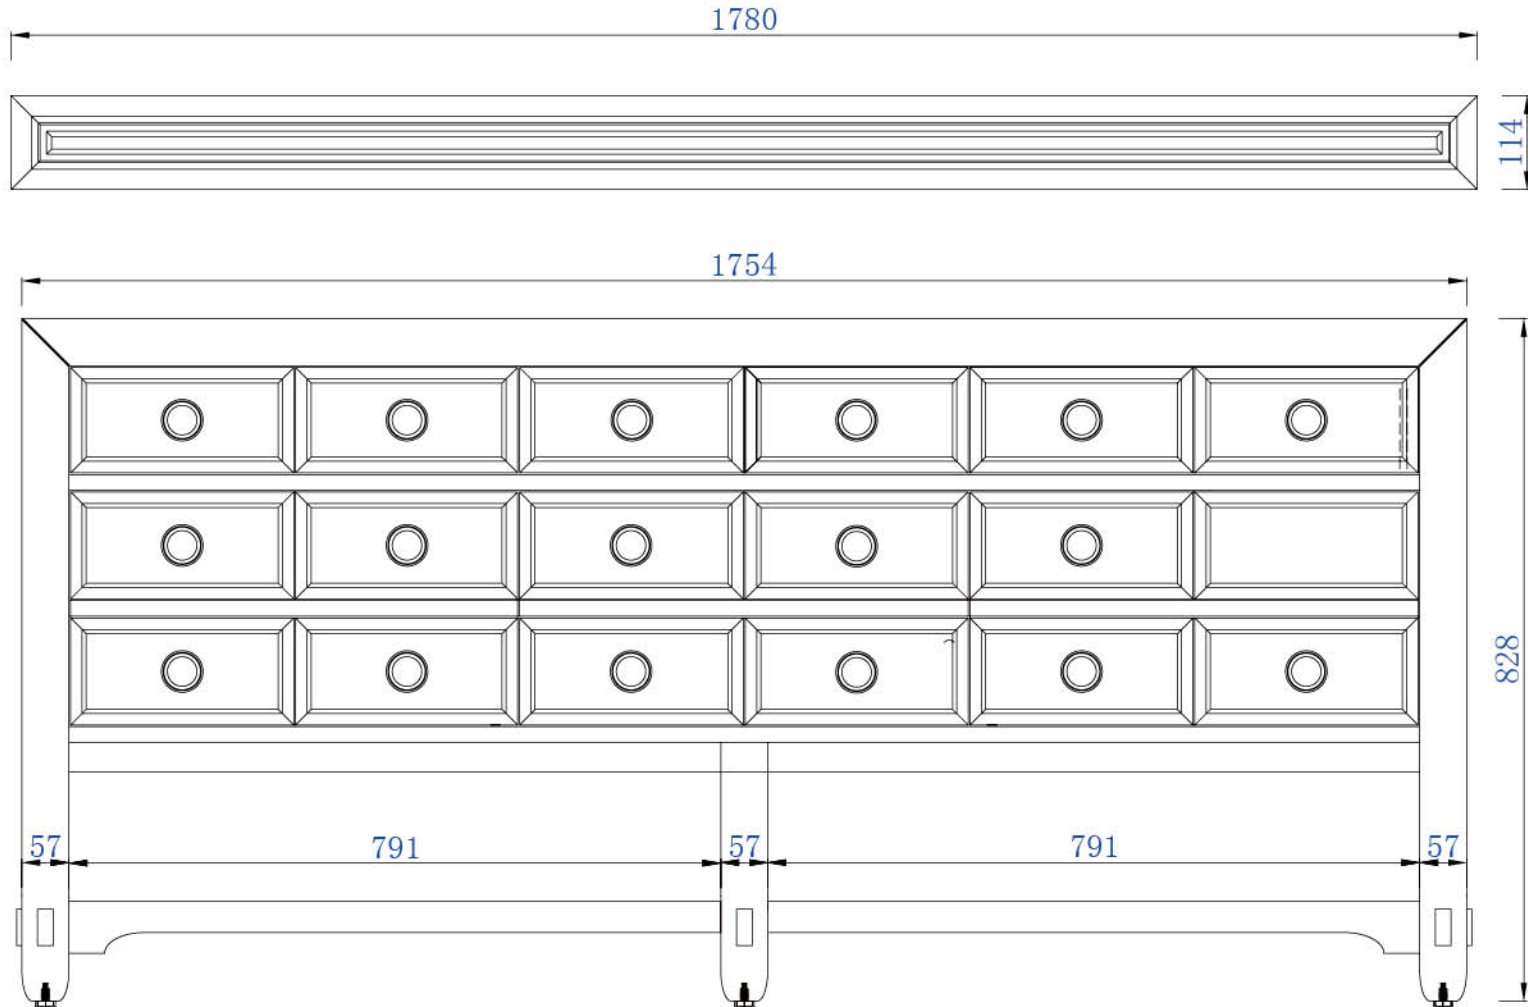

NOTE TWO: Wood Backsplash (Shown) is designed for the molding detail to align with sinks in James Martin's Optional Countertops.

Customers' own countertops and sinks may align differently.

Please consult our website for Countertop Diagrams: www.jamesmartinvanities.com

1830mm

Item Number:
500-V72-HON

JAMES MARTIN

VANITIES

Malibu 1830mm Cabinet

Diagrams with Dimensions
page 01 of 03

NOTE ONE: Countertops are not shown in these diagrams. (Cabinet Only)

NOTE TWO: Wood Backsplash (Shown) is designed for the molding detail to align with sinks in James Martin's Optional Countertops.

Customers' own countertops and sinks may align differently.

Please consult our website for Countertop Diagrams: www.jamesmartinvanities.com

1830mm

Item Number:
500-V72-HON

JAMES MARTIN

VANITIES

Malibu 1830mm Cabinet

Diagrams with Dimensions
page 02 of 03

NOTE ONE: Countertops are not shown in these diagrams. (Cabinet Only)

1830mm

Item Number:
500-V72-HON

JAMES MARTIN

VANITIES

Malibu 1830mm Cabinet

Diagrams with Dimensions
page 03 of 03