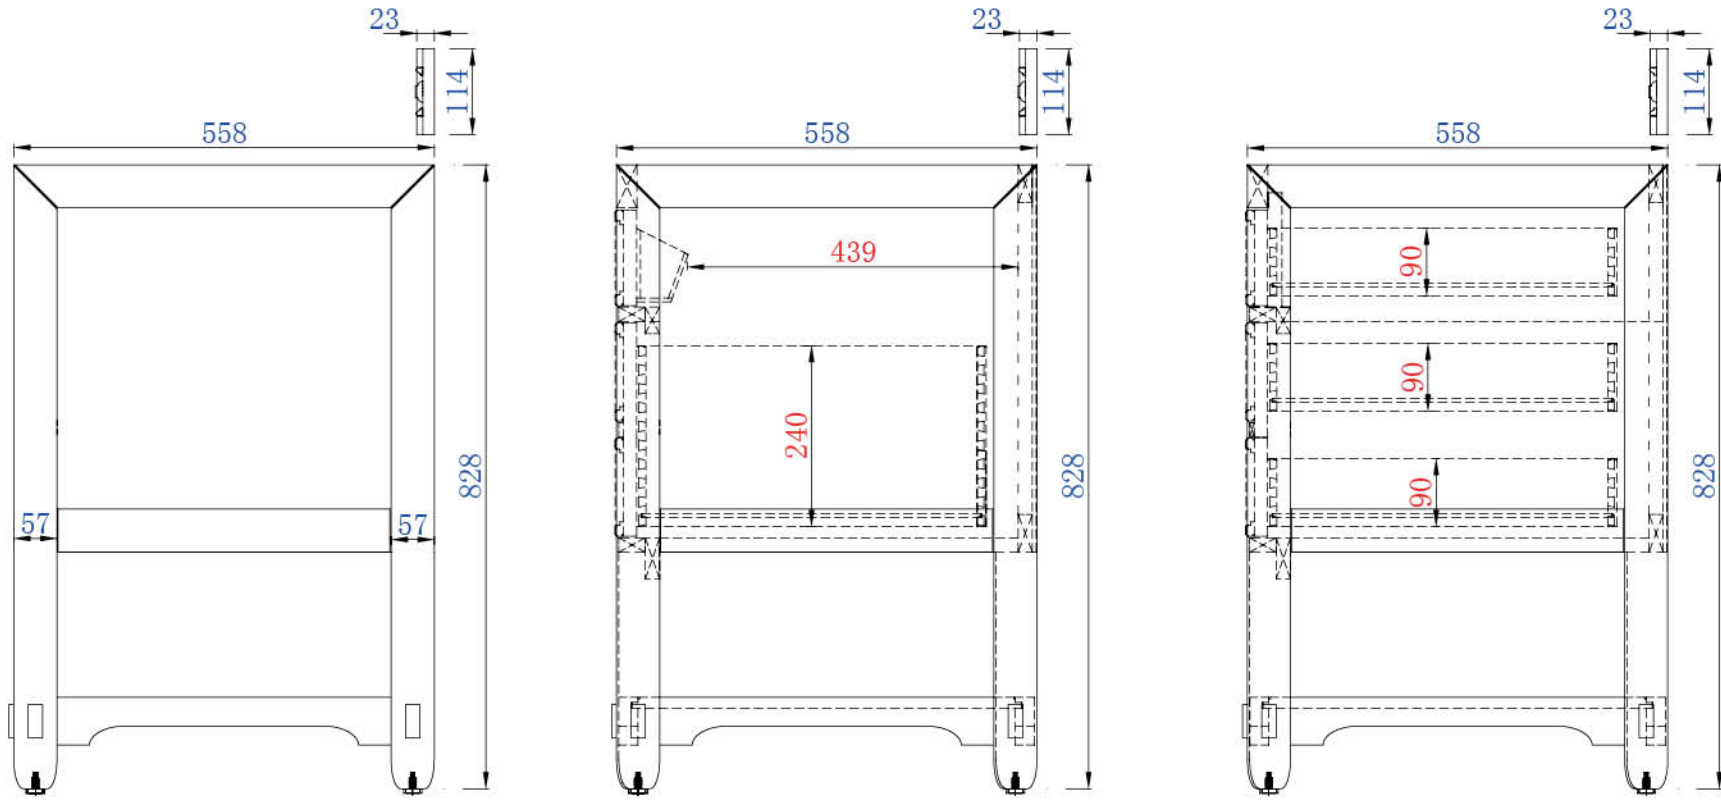

1830mm

Item Number:
500-V72-HON

JAMES MARTIN

VANITIES

Malibu 1830mm Cabinet

Diagrams with Dimensions
page 01 of 03

NOTE ONE: Countertops are not shown in these diagrams. (Cabinet Only)

NOTE TWO: Wood Backsplash (Shown) is designed for the molding detail to align with sinks in James Martin's Optional Countertops.

Customers' own countertops and sinks may align differently.

Please consult our website for Countertop Diagrams: www.jamesmartinvanities.com

1830mm

Item Number:
500-V72-HON

JAMES MARTIN

VANITIES

Malibu 1830mm Cabinet

Diagrams with Dimensions
page 02 of 03

NOTE ONE: Countertops are not shown in these diagrams. (Cabinet Only)

1830mm

Item Number:
500-V72-HON

JAMES MARTIN

VANITIES

Malibu 1830mm Cabinet

Diagrams with Dimensions
page 03 of 03

NOTE ONE: Countertops are not shown in these diagrams. (Cabinet Only)

NOTE TWO: Wood Backsplash (Shown) is designed for the molding detail to align with sinks in James Martin's Optional Countertops.

Customers' own countertops and sinks may align differently.