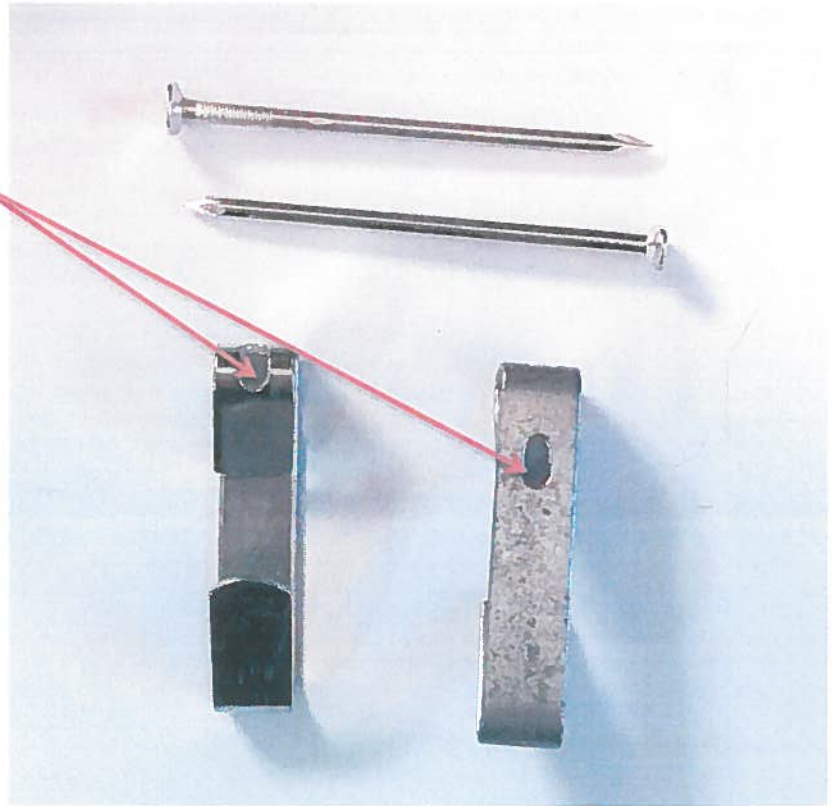

- **Large Single Nail J-hooks:** This style of hanging hardware is typically used for large stretch canvas art pieces, though it should be noted that these are sometimes used on Mirrors or Alternative Wall Décor items when applicable. The Large Single Nail J-hook pack is composed of two individual j-hooks and two nails for each respectively. These j-hooks can be used to hang items directly in drywall.

Figure 3: Large Single Nail J-hook pack. The nail goes through the opening at an angle so the j-hook will sit flush on the wall

Figure 4: Large Single Nail J-hooks side profile