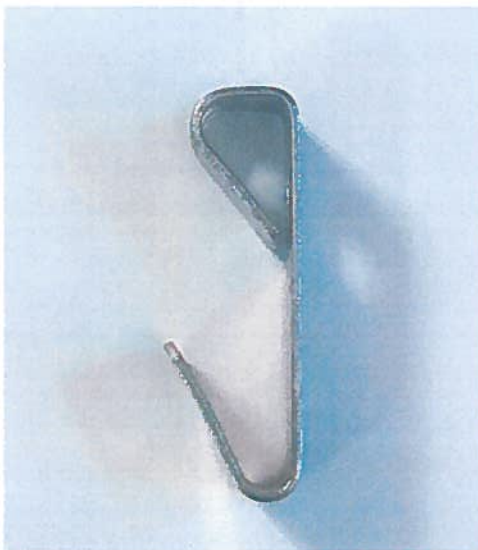

- **Large Single Nail J-hooks:** This style of hanging hardware is typically used for large stretch canvas art pieces, though it should be noted that these are sometimes used on Mirrors or Alternative Wall Décor items when applicable. The Large Single Nail J-hook pack is composed of two individual j-hooks and two nails for each respectively. These j-hooks can be used to hang items directly in drywall.

Figure 3: Large Single Nail J-hook pack. The nail goes through the opening at an angle so the j-hook will sit flush on the wall

Figure 4: Large Single Nail J-hooks side profile