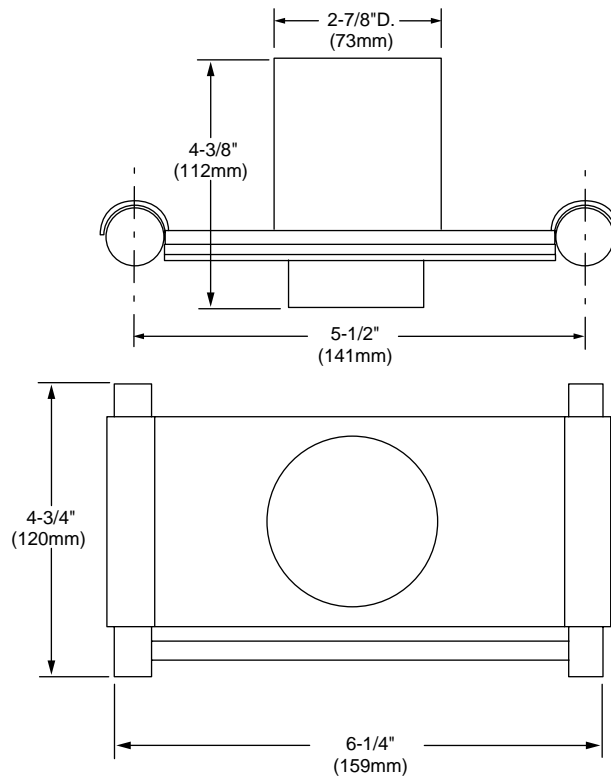

Features:

- European Minimalist Design
- Solid Brass Construction
- Concealed Mounting
- Stainless Steel Tumbler Holder
- Glass Tumbler

	Product Number
Børma by Jado Tumbler	014/141

Available Finishes:	
Polished Chrome	100

IMPORTANT: Dimensions of faucets are nominal and may vary within the range of tolerances established by ANSI Standard A112.18.1. These Measurements are subject to change or cancellation. No responsibility is assumed for use of superseded or voided pages.