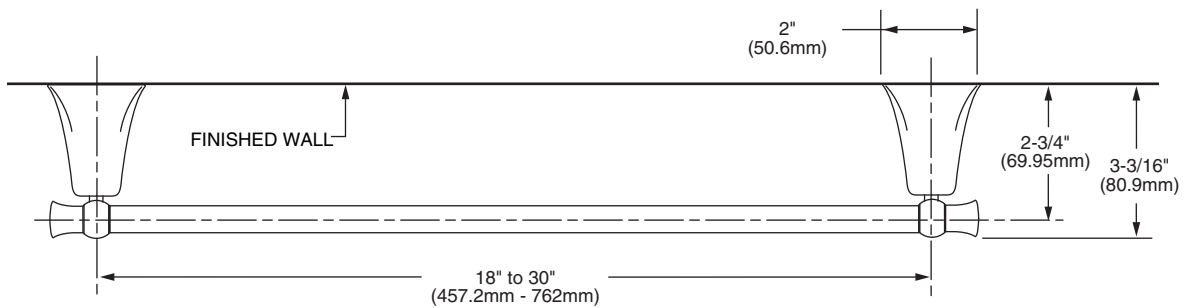

**Features:**

- Solid Brass Construction
- Concealed Mounting

	Product Number
Towel Bar 18"	020/460
Towel Bar 24"	020/600
Towel Bar 30"	020/800

Available Finishes:	Finish Code
Polished Chrome	100
Old Bronze	105
Brushed Nickel	144
Platinum Nickel	150

**IMPORTANT:** These measurements are subject to change or cancellation. No responsibility is assumed for use of superseded or voided pages.