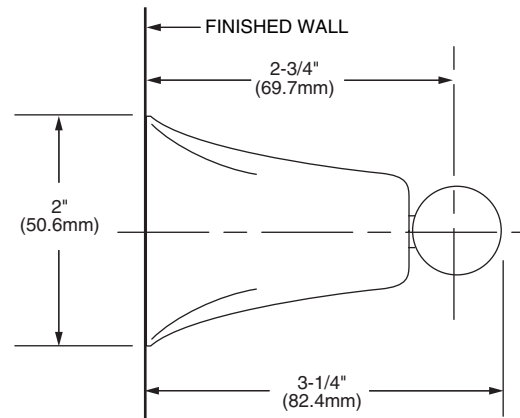

Features:

- Solid Brass Construction
- Concealed Mounting

	Product Number
Robe Hook	020/010

Available Finishes:	Finish Code
Polished Chrome	100
Old Bronze	105
Brushed Nickel	144
Platinum Nickel	150

IMPORTANT: These measurements are subject to change or cancellation. No responsibility is assumed for use of superseded or voided pages.