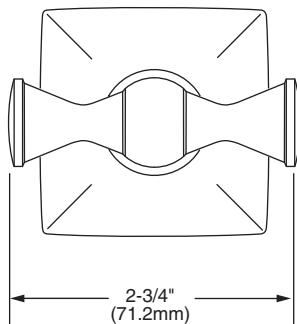

Features:

- Solid Brass Construction
- Concealed Mounting

	Product Number
Robe Hook	020/010

Available Finishes:	Finish Code
Polished Chrome	100
Old Bronze	105
Brushed Nickel	144
Platinum Nickel	150

IMPORTANT: These measurements are subject to change or cancellation. No responsibility is assumed for use of superseded or voided pages.