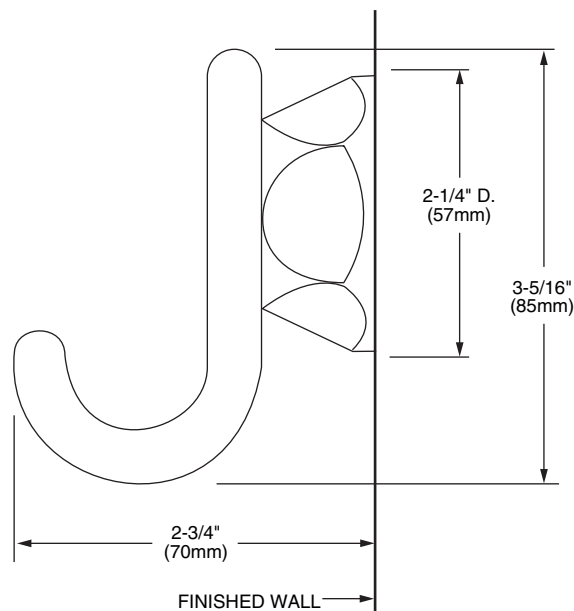

Features:

- Solid Brass Construction
- Concealed Mounting

	Product Number
Robe Hook	018/010

Available Finishes:	Finish Code
Polished Chrome	100
Brushed Nickel	144
Platinum Nickel	150
Diamond (PVD)	167

IMPORTANT: These measurements are subject to change or cancellation. No responsibility is assumed for use of superseded or voided pages.