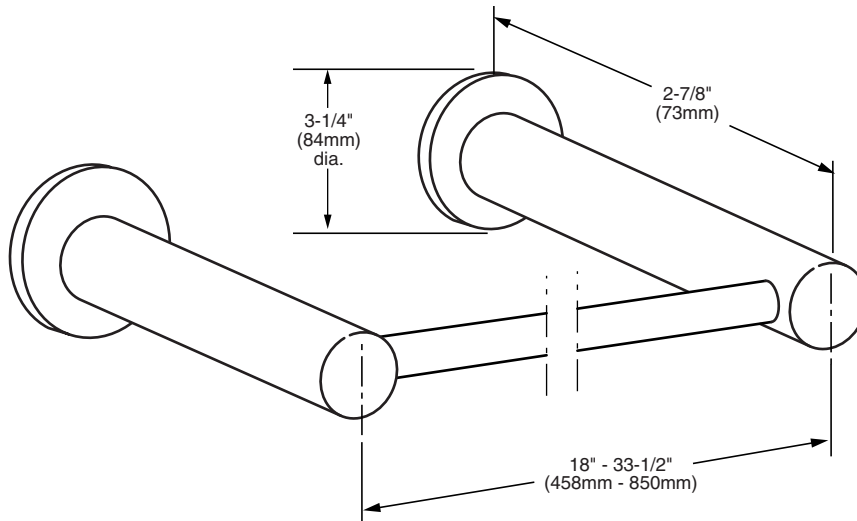

IMPORTANT: These Measurements are subject to change or cancellation. No responsibility is assumed for use of superseded or voided pages.