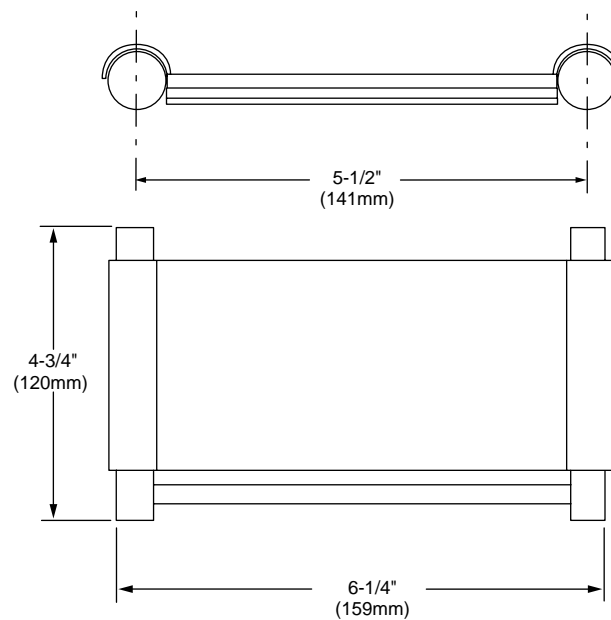

### Features:

- European Minimalist Design
- Solid Brass Construction
- Concealed Mounting
- Stainless Steel Dish

	Product Number
Børma by Jado Soap Dish	014/132

Available Finishes:	
Polished Chrome	100

**IMPORTANT:** These Measurements are subject to change or cancellation. No responsibility is assumed for use of superseded or voided pages.