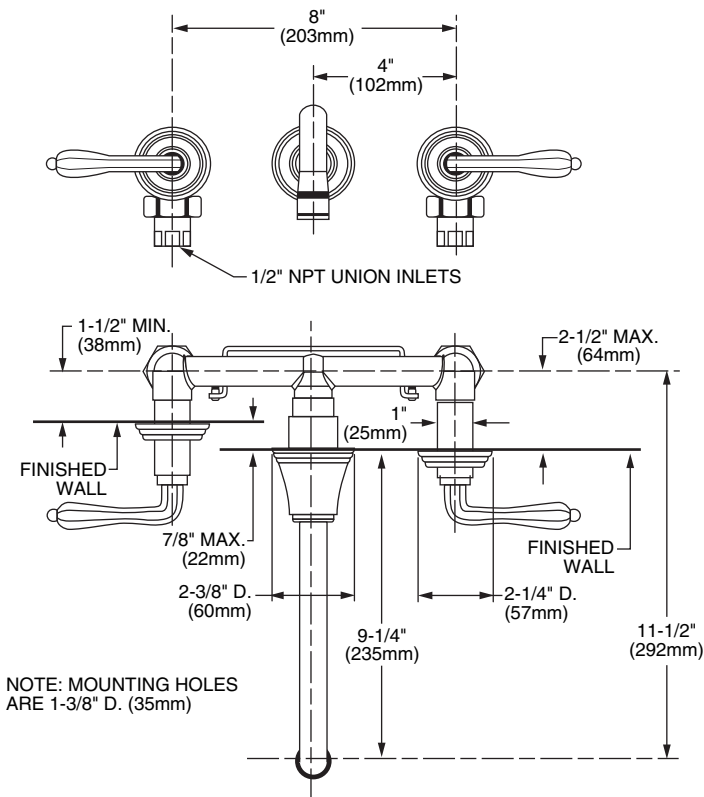

### Features:

- Cast brass spout and side valves
- 9 1/4" spout
- Ceramic disc valve cartridge
- 1/2" valves
- Available in 5 handle options

**Pictured:** 853/148 Wall Mount Faucet with Straight Levers

**Maximum Flow Rate:** 2.2 GPM (8.3L/min)

### Handle Options:

Curved Lever

Straight Lever

Porcelain Lever

Crystal Lever

Cross Handle

**IMPORTANT:** These measurements are subject to change or cancellation. No responsibility is assumed for use of superseded or voided pages.