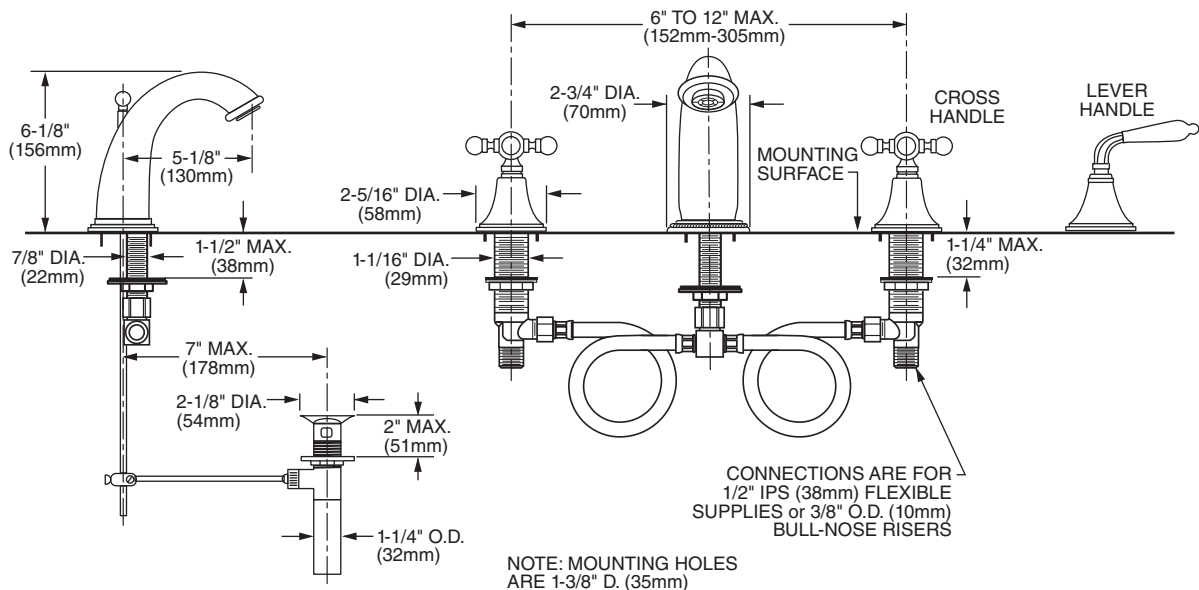

### Features:

- Cast brass spout and side valves
- Ceramic disc valve cartridge
- Flexible Hose Connections for 6"-12" installations
- Available with Cross or Lever Handles
- Includes 1-1/4" drain assembly
- Lead Free - Faucet contains  $\leq 0.25\%$  total lead content by weighted volume
- Maximum Flow Rate: 1.5 GPM (5.7L/min)

Pictured: 888/003 Widespread Faucet with Cross Handles

	Handle Type	Product Number
Widespread Faucet	Cross	888/003
Widespread Faucet	Lever	888/803

Available Finishes:	Finish Code
Polished Chrome	100
Brushed Nickel	144
Diamond (PVD)	167

**IMPORTANT:** These measurements are subject to change or cancellation. No responsibility is assumed for use of superseded or voided pages.