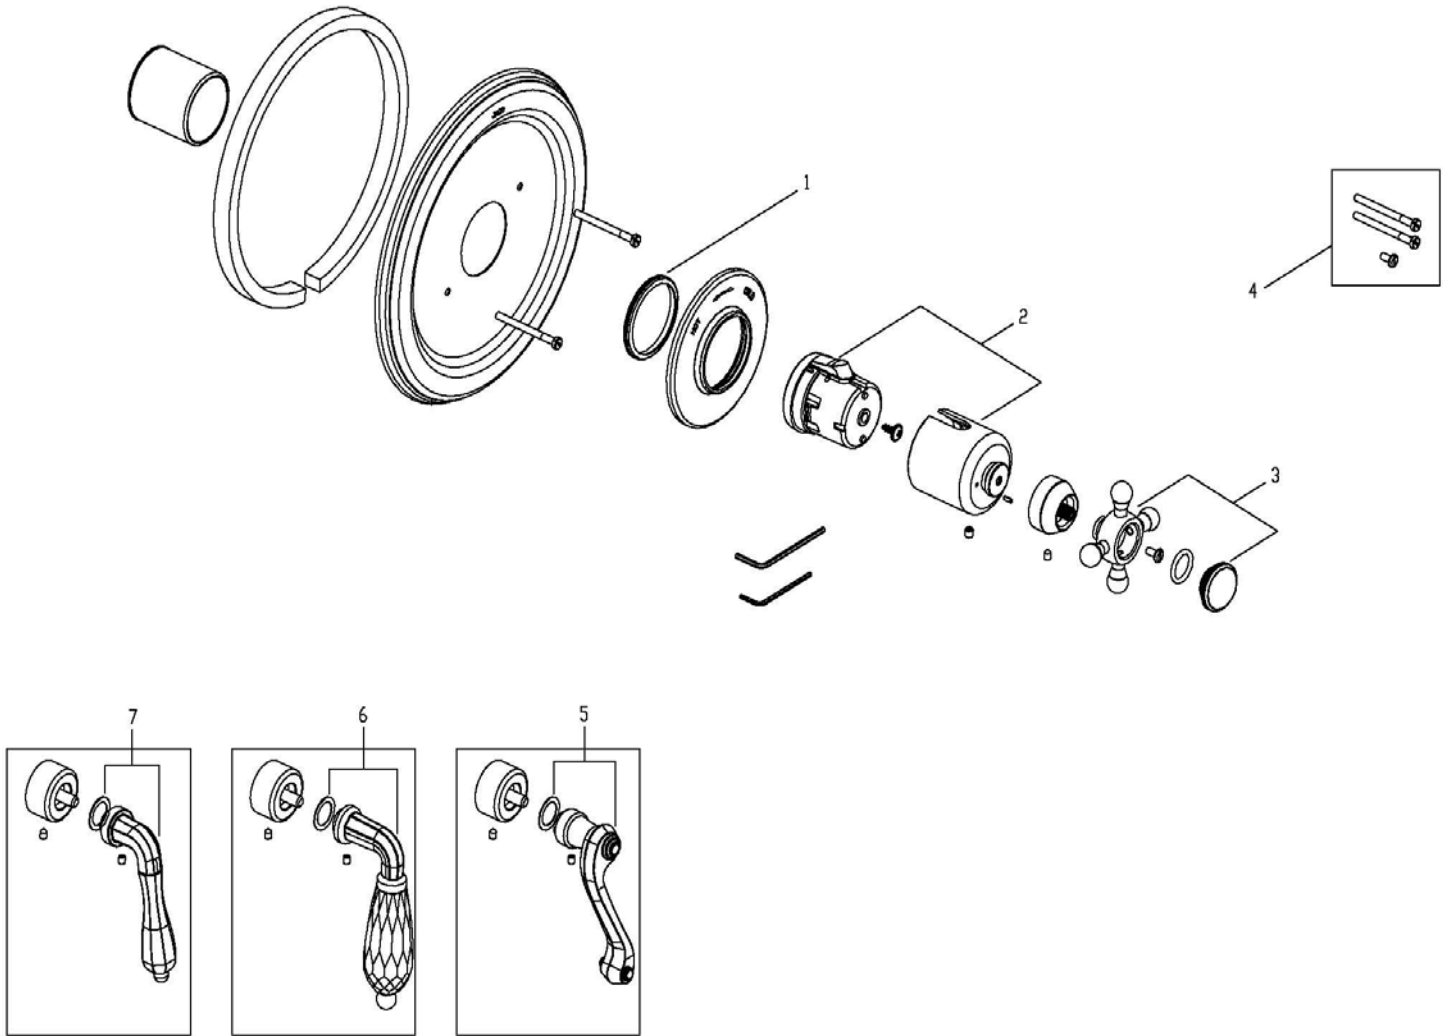

Classic

Thermo trim

875/771...875/792...875/793...875/799...

JADO

Polished Chrome = 100, Old Bronze = 105, UltraBrass = 113, Brushed Nickel = 144
 Platinum Nickel = 150, Diamond = 167

The following finishes apply only to Porcelain lever:

Example Repair Part order:

875771001.105 in Old Bronze
 875771001.167 in Diamond

| Pos. | Description | Repair Part Number | Delivery quantity |
|------|-------------------|--------------------|-------------------|
| 1 | Trim ring | 875771002.191 | 1Piece |
| 2 | Handle adapter | 875771001.XXX | 1Set |
| 3 | handle kits | 876711001.XXX | 1Set |
| 4 | Screw kits | 875771003.191 | 1Set |
| 5 | Curved Lever Left | H960017.XXX | 1Set |
| 6 | crystal lever | H960308.XXX | 1Set |
| 7 | Straight Lever | H960019.XXX | 1Set |