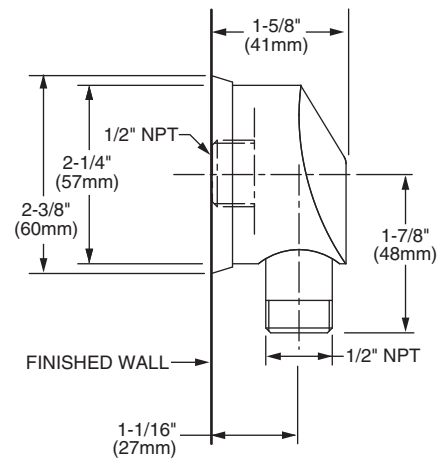

Features:

- 5 ft. (1.5m) Metal Hose
- Traditional five-function hand shower - change function by simply turning the edge of face plate
- Hand Shower includes flow restrictor
- Maximum Hand Shower Flow Rate: 2.5 GPM (9.5L/min)

Pictured: 845/027 Hand Shower Set on Adjustable Bar

Rough & Trim Options	Product Number
Hand Shower	861/005
Complete Personal Hand Shower Set - - Includes Hand Shower, Wall Elbow, Hose & Wall Bracket	861/125
Complete Personal Hand Shower Set on Adjustable Bar - -Includes Hand Shower, Wall Elbow, Hose & Adjustable Bar	845/027

Available Finishes:	Finish Code
Polished Chrome	100
Old Bronze	105
Brushed Nickel	144
Platinum Nickel	150
Antique Nickel	444

HAND SHOWER

ADJUSTABLE BAR

ROUGH-IN DIAGRAM FOR **WALL BRACKET AND WALL ELBOW** SHOWN ON REVERSE SIDE

CODES & STANDARDS

These products meet and exceed the following codes and standards:

ASME A112.18.1

CSA B125

WALL BRACKET

WALL ELBOW

IMPORTANT: These measurements are subject to change or cancellation. No responsibility is assumed for use of superseded or voided pages.