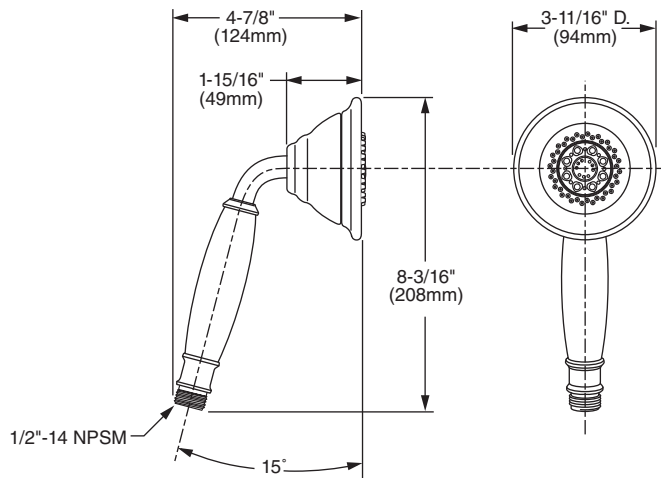

Features:

- 5 ft. (1.5m) Metal Hose
- Traditional five-function hand shower - change function by simply turning the edge of face plate
- Hand Shower includes flow restrictor
- Maximum Hand Shower Flow Rate: 2.5 GPM (9.5L/min)

Pictured: 845/027 Hand Shower Set on Adjustable Bar

Rough & Trim Options	Product Number
Hand Shower	861/005
Complete Personal Hand Shower Set - - Includes Hand Shower, Wall Elbow, Hose & Wall Bracket	861/125
Complete Personal Hand Shower Set on Adjustable Bar - -Includes Hand Shower, Wall Elbow, Hose & Adjustable Bar	845/027

Available Finishes:	Finish Code
Polished Chrome	100
Old Bronze	105
Brushed Nickel	144
Platinum Nickel	150
Antique Nickel	444

HAND SHOWER

ADJUSTABLE BAR

ROUGH-IN DIAGRAM FOR **WALL BRACKET AND WALL ELBOW** SHOWN ON REVERSE SIDE