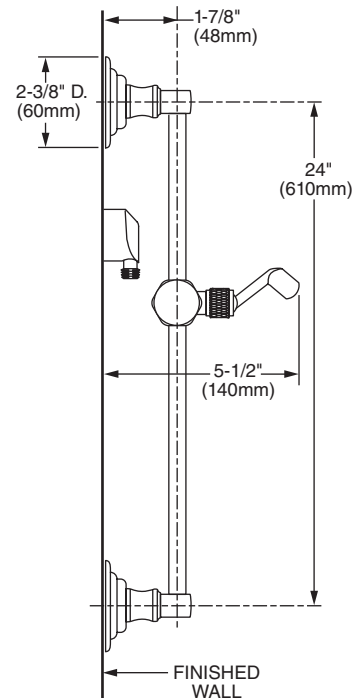

Features:

- 5 ft. (1.5m) Metal Hose
- Traditional five-function hand shower - change function by simply turning the edge of face plate
- Hand Shower includes flow restrictor
- Maximum Hand Shower Flow Rate: 2.5 GPM (9.5L/min)

Pictured: 845/027 Hand Shower Set on Adjustable Bar

Rough & Trim Options	Product Number
Hand Shower	861/005
Complete Personal Hand Shower Set - - Includes Hand Shower, Wall Elbow, Hose & Wall Bracket	861/125
Complete Personal Hand Shower Set on Adjustable Bar - -Includes Hand Shower, Wall Elbow, Hose & Adjustable Bar	845/027

Available Finishes:	Finish Code
Polished Chrome	100
Old Bronze	105
Brushed Nickel	144
Platinum Nickel	150
Antique Nickel	444

HAND SHOWER

ADJUSTABLE BAR

ROUGH-IN DIAGRAM FOR **WALL BRACKET AND WALL ELBOW** SHOWN ON REVERSE SIDE