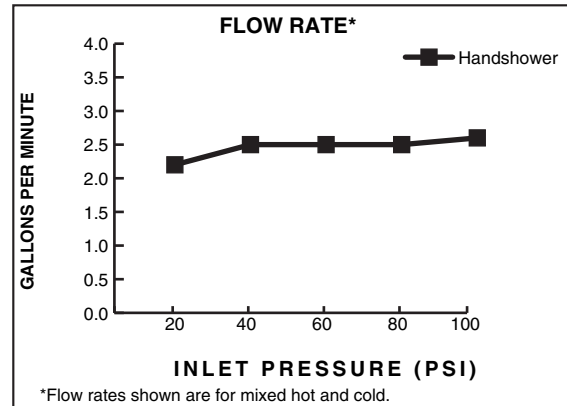

CODES & STANDARDS

These products meet and exceed the following codes and standards:

ASME A112.18.1

CSA B125

WALL BRACKET