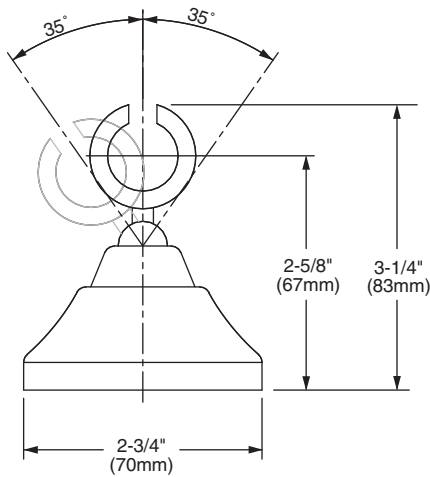

Features:

- 5 ft. (1.5m) Metal Hose
- Traditional five-function hand shower - change function by simply turning the edge of face plate
- Hand Shower includes flow restrictor
- Maximum Hand Shower Flow Rate: 2.5 GPM (9.5L/min)

Pictured: 845/027 Hand Shower Set on Adjustable Bar

Rough & Trim Options	Product Number
Hand Shower	861/005
Complete Personal Hand Shower Set - - Includes Hand Shower, Wall Elbow, Hose & Wall Bracket	861/125
Complete Personal Hand Shower Set on Adjustable Bar - -Includes Hand Shower, Wall Elbow, Hose & Adjustable Bar	845/027

Available Finishes:	Finish Code
Polished Chrome	100
Old Bronze	105
Brushed Nickel	144
Platinum Nickel	150
Antique Nickel	444

HAND SHOWER

ADJUSTABLE BAR

ROUGH-IN DIAGRAM FOR **WALL BRACKET AND WALL ELBOW** SHOWN ON REVERSE SIDE

CODES & STANDARDS

These products meet and exceed the following codes and standards:

ASME A112.18.1

CSA B125

WALL BRACKET

WALL ELBOW

IMPORTANT: These measurements are subject to change or cancellation. No responsibility is assumed for use of superseded or voided pages.