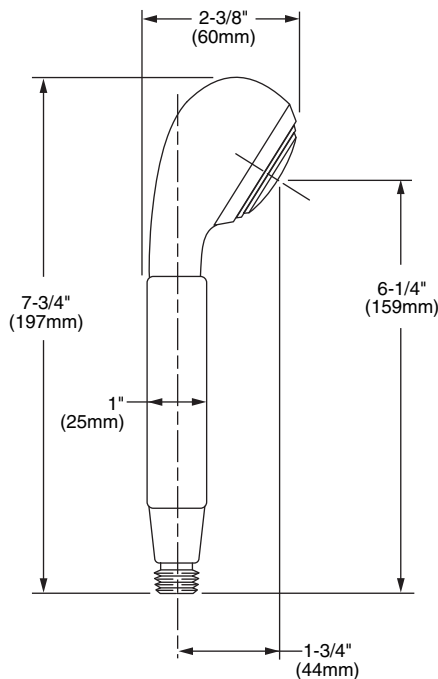

Features:

- 5 ft. (1.5m) Metal Hose
- Hand Shower includes flow restrictor

Pictured: 859/928 Hand Shower Set on Adjustable Bar

Maximum Hand Shower Flow Rate: 2.5 gpm (9.5L/min)

| Rough & Trim Options | Product Number |
|--|----------------|
| Hand Shower | 861/008 |
| Complete Personal Hand Shower Set - - Includes Hand Shower, Wall Elbow, Hose & Wall Bracket | 859/023 |
| Complete Personal Hand Shower Set on Adjustable Bar - -Includes Hand Shower, Wall Elbow, Hose & Adjustable Bar | 859/928 |
| Adjustable Hand Shower Bar Only | 859/218 |

HAND SHOWER

ADJUSTABLE BAR

ROUGH-IN DIAGRAM FOR **WALL BRACKET AND WALL ELBOW** SHOWN ON REVERSE SIDE

CODES & STANDARDS

These products meet and exceed the following codes and standards:

ASME A112.18.1

CSA B125

WALL BRACKET

WALL ELBOW

IMPORTANT: These measurements are subject to change or cancellation. No responsibility is assumed for use of superseded or voided pages.