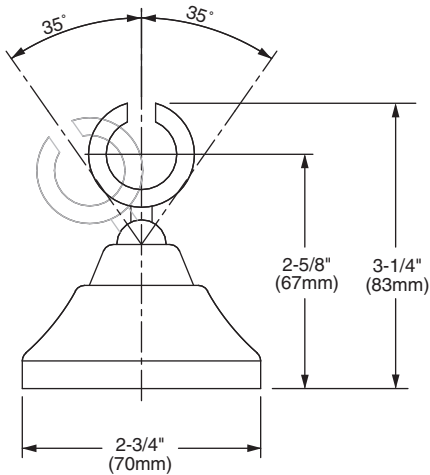

Features:

- 5 ft. (1.5m) Metal Hose
- Hand Shower includes flow restrictor

Pictured: 859/928 Hand Shower Set on Adjustable Bar

Maximum Hand Shower Flow Rate: 2.5 gpm (9.5L/min)

| Rough & Trim Options | Product Number |
|--|----------------|
| Hand Shower | 861/008 |
| Complete Personal Hand Shower Set - - Includes Hand Shower, Wall Elbow, Hose & Wall Bracket | 859/023 |
| Complete Personal Hand Shower Set on Adjustable Bar - -Includes Hand Shower, Wall Elbow, Hose & Adjustable Bar | 859/928 |
| Adjustable Hand Shower Bar Only | 859/218 |

HAND SHOWER

ADJUSTABLE BAR

ROUGH-IN DIAGRAM FOR **WALL BRACKET AND WALL ELBOW** SHOWN ON REVERSE SIDE

CODES & STANDARDS

These products meet and exceed the following codes and standards:

ASME A112.18.1

CSA B125

WALL BRACKET

WALL ELBOW

IMPORTANT: These measurements are subject to change or cancellation. No responsibility is assumed for use of superseded or voided pages.