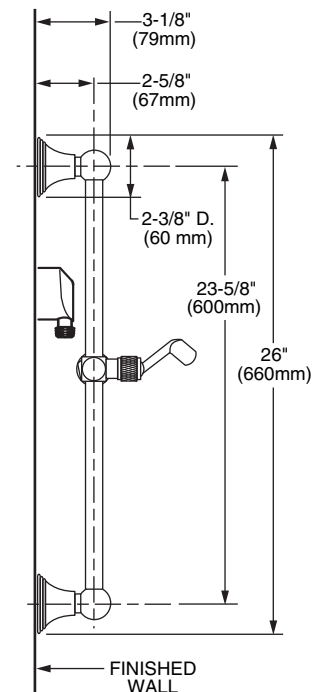

Features:

- 5 ft. (1.5m) Metal Hose
- Hand Shower includes flow restrictor

Pictured: 859/928 Hand Shower Set on Adjustable Bar

Maximum Hand Shower Flow Rate: 2.5 gpm (9.5L/min)

| Rough & Trim Options | Product Number |
|--|----------------|
| Hand Shower | 861/008 |
| Complete Personal Hand Shower Set - - Includes Hand Shower, Wall Elbow, Hose & Wall Bracket | 859/023 |
| Complete Personal Hand Shower Set on Adjustable Bar - -Includes Hand Shower, Wall Elbow, Hose & Adjustable Bar | 859/928 |
| Adjustable Hand Shower Bar Only | 859/218 |

HAND SHOWER

ADJUSTABLE BAR

ROUGH-IN DIAGRAM FOR **WALL BRACKET AND WALL ELBOW** SHOWN ON REVERSE SIDE

CODES & STANDARDS

These products meet and exceed the following codes and standards:

ASME A112.18.1

CSA B125

WALL BRACKET

WALL ELBOW

IMPORTANT: These measurements are subject to change or cancellation. No responsibility is assumed for use of superseded or voided pages.