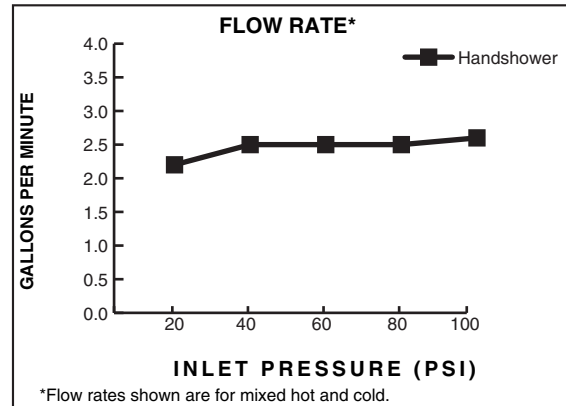

Features:

- 5 ft. (1.5m) Metal Hose
- Hand Shower includes flow restrictor

Pictured: 859/928 Hand Shower Set on Adjustable Bar

Maximum Hand Shower Flow Rate: 2.5 gpm (9.5L/min)

| Rough & Trim Options | Product Number |
|--|----------------|
| Hand Shower | 861/008 |
| Complete Personal Hand Shower Set - - Includes Hand Shower, Wall Elbow, Hose & Wall Bracket | 859/023 |
| Complete Personal Hand Shower Set on Adjustable Bar - -Includes Hand Shower, Wall Elbow, Hose & Adjustable Bar | 859/928 |
| Adjustable Hand Shower Bar Only | 859/218 |

HAND SHOWER

ADJUSTABLE BAR

ROUGH-IN DIAGRAM FOR **WALL BRACKET AND WALL ELBOW** SHOWN ON REVERSE SIDE

CODES & STANDARDS

These products meet and exceed the following codes and standards:

ASME A112.18.1

CSA B125