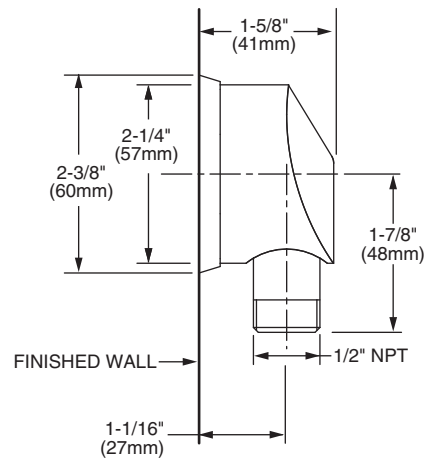

Features:

- 5 ft. (1.5m) Metal Hose
- Hand Shower includes flow restrictor

Pictured: 859/928 Hand Shower Set on Adjustable Bar

Maximum Hand Shower Flow Rate: 2.5 gpm (9.5L/min)

| Rough & Trim Options | Product Number |
|--|----------------|
| Hand Shower | 861/008 |
| Complete Personal Hand Shower Set - - Includes Hand Shower, Wall Elbow, Hose & Wall Bracket | 859/023 |
| Complete Personal Hand Shower Set on Adjustable Bar - -Includes Hand Shower, Wall Elbow, Hose & Adjustable Bar | 859/928 |
| Adjustable Hand Shower Bar Only | 859/218 |

HAND SHOWER

ADJUSTABLE BAR

ROUGH-IN DIAGRAM FOR **WALL BRACKET AND WALL ELBOW** SHOWN ON REVERSE SIDE

CODES & STANDARDS

These products meet and exceed the following codes and standards:

ASME A112.18.1

CSA B125

WALL BRACKET

WALL ELBOW

IMPORTANT: These measurements are subject to change or cancellation. No responsibility is assumed for use of superseded or voided pages.