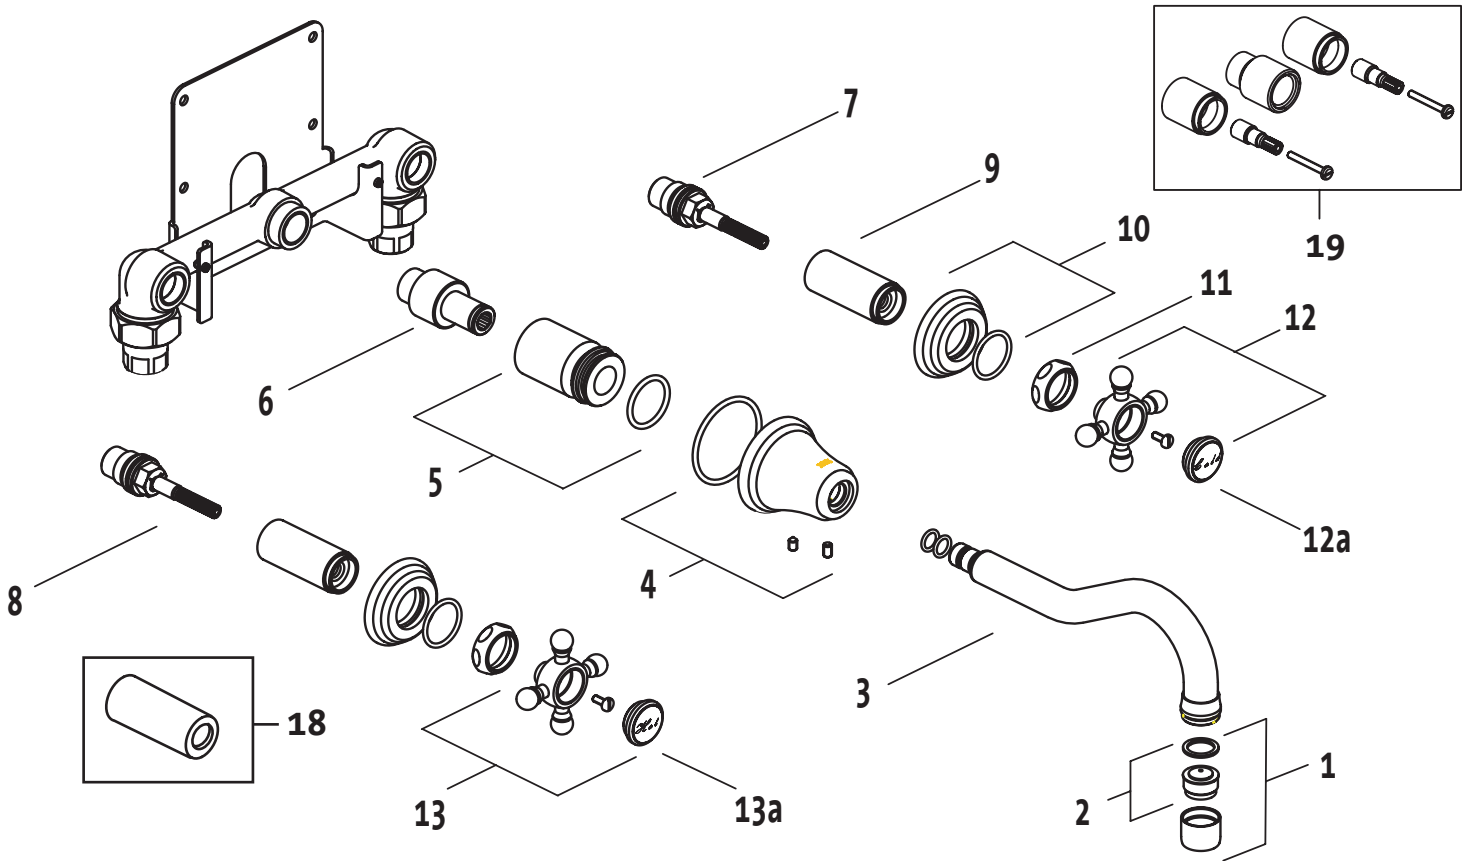

Victorian

Wall Mounted Lavatory Set

853/438/... 853/448/... 853/458/... 853/468/... 853/478/...

853/138/... 853/148/... 853/158/... 853/168/... 853/178/...

JADO

Replace "XXX" with the appropriate finish code:

Polished Chrome = 100, Old Bronze = 105, UltraBrass = 113, Brushed Nickel = 144

Platinum Nickel = 150, Diamond Finish = 167, Antique Nickel = 444

The following finishes apply only to Porcelain Lever :

UltraBrass/White Porcelain = 122, Brushed Nickel/White Porcelain = 124, Old Bronze/White Porcelain = 125,

Polished Chrome/White Porcelain = 128, Platinum Nickel/White Porcelain = 152, Diamond/White Porcelain = 153

Example Repair Part order:

H960879.105 in Old Bronze

H960879.167 in Diamond Finish

Pos.	Description	Repair Part Number	Delivery quantity	Pos.	Description	Repair Part Number	Delivery quantity
1	Aerator Assembly	H960567.XXX	1 Set	11	Bonnet Nut	H961211.XXX	1 Piece
2	Aerator	H960878.191	1 Piece	12	Cross Handle Set "Cold"	H960759.XXX	1 Set
3	Spout	H961207.XXX	1 Piece	12a	Handle Cap "Cold"	H960526.XXX	1 Set
4	Spout Rosette	H961208.XXX	1 Piece	13	Cross Handle Set "Hot"	H960758.XXX	1 Set
5	Spout Adapter	H961209.191	1 Piece	13a	Handle Cap "Hot "	H960551.XXX	1 Set
6	Spout Nipple	H960854.191	1 Piece	14	Straight Lever	H960019.XXX	1 Piece
7	1/2" Cartridge (Clockwise on)	H960520.191	1 Piece	15	Curved Lever Right	H960017.XXX	1 Piece
8	1/2" Cartridge (Counterclockwise on)	H960521.191	1 Piece	15a	Curved Lever Left	H960018.XXX	1 Piece
9	Barrel Sleeve for Cross Handle	H961210.XXX	1 Piece	16	Porcelain Lever	H960028.XXX	1 Piece
10	Rosette	H960186.XXX	1 Piece	17	Crystal Lever	H960308.XXX	1 Piece
				18	Barrel Sleeve for Lever	H961212.XXX	1 Piece
				19	Extension Kit	H960831.191	1 Piece
				20	All Metal Handle Cap	H960986.XXX	1 Piece