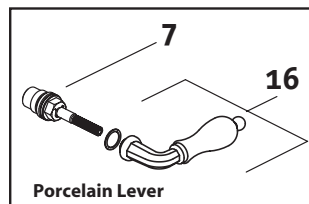

Victorian

Wall Mounted Lavatory Set

853/438/... 853/448/... 853/458/... 853/468/... 853/478/...

853/138/... 853/148/... 853/158/... 853/168/... 853/178/...

JADO

Replace "XXX" with the appropriate finish code:

Polished Chrome = 100, Old Bronze = 105, UltraBrass = 113, Brushed Nickel = 144

Platinum Nickel = 150, Diamond Finish = 167, Antique Nickel = 444

The following finishes apply only to Porcelain Lever :

UltraBrass/White Porcelain = 122, Brushed Nickel/White Porcelain = 124, Old Bronze/White Porcelain = 125,

Polished Chrome/White Porcelain = 128, Platinum Nickel/White Porcelain = 152, Diamond/White Porcelain = 153

Example Repair Part order:

H960879.105 in Old Bronze

H960879.167 in Diamond Finish

Pos.	Description	Repair Part Number	Delivery quantity	Pos.	Description	Repair Part Number	Delivery quantity
1	Aerator Assembly	H960567.XXX	1 Set	11	Bonnet Nut	H961211.XXX	1 Piece
2	Aerator	H960878.191	1 Piece	12	Cross Handle Set "Cold"	H960759.XXX	1 Set
3	Spout	H961207.XXX	1 Piece	12a	Handle Cap "Cold"	H960526.XXX	1 Set
4	Spout Rosette	H961208.XXX	1 Piece	13	Cross Handle Set "Hot"	H960758.XXX	1 Set
5	Spout Adapter	H961209.191	1 Piece	13a	Handle Cap "Hot "	H960551.XXX	1 Set
6	Spout Nipple	H960854.191	1 Piece	14	Straight Lever	H960019.XXX	1 Piece
7	1/2" Cartridge (Clockwise on)	H960520.191	1 Piece	15	Curved Lever Right	H960017.XXX	1 Piece
8	1/2" Cartridge (Counterclockwise on)	H960521.191	1 Piece	15a	Curved Lever Left	H960018.XXX	1 Piece
9	Barrel Sleeve for Cross Handle	H961210.XXX	1 Piece	16	Porcelain Lever	H960028.XXX	1 Piece
10	Rosette	H960186.XXX	1 Piece	17	Crystal Lever	H960308.XXX	1 Piece
				18	Barrel Sleeve for Lever	H961212.XXX	1 Piece
				19	Extension Kit	H960831.191	1 Piece
				20	All Metal Handle Cap	H960986.XXX	1 Piece