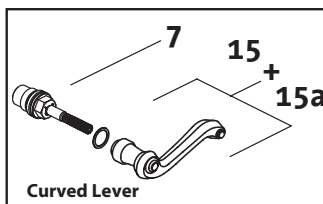

Victorian

Wall Mounted Lavatory Set

853/438/... 853/448/... 853/458/... 853/468/... 853/478/...

853/138/... 853/148/... 853/158/... 853/168/... 853/178/...

JADO

Replace "XXX" with the appropriate finish code:

Polished Chrome = 100, Old Bronze = 105, UltraBrass = 113, Brushed Nickel = 144

Platinum Nickel = 150, Diamond Finish = 167, Antique Nickel = 444

The following finishes apply only to Porcelain Lever :

UltraBrass/White Porcelain = 122, Brushed Nickel/White Porcelain = 124, Old Bronze/White Porcelain = 125,

Polished Chrome/White Porcelain = 128, Platinum Nickel/White Porcelain = 152, Diamond/White Porcelain = 153

Example Repair Part order:

H960879.105 in Old Bronze

H960879.167 in Diamond Finish

Pos.	Description	Repair Part Number	Delivery quantity	Pos.	Description	Repair Part Number	Delivery quantity
1	Aerator Assembly	H960567.XXX	1 Set	11	Bonnet Nut	H961211.XXX	1 Piece
2	Aerator	H960878.191	1 Piece	12	Cross Handle Set "Cold"	H960759.XXX	1 Set
3	Spout	H961207.XXX	1 Piece	12a	Handle Cap "Cold"	H960526.XXX	1 Set
4	Spout Rosette	H961208.XXX	1 Piece	13	Cross Handle Set "Hot"	H960758.XXX	1 Set
5	Spout Adapter	H961209.191	1 Piece	13a	Handle Cap "Hot "	H960551.XXX	1 Set
6	Spout Nipple	H960854.191	1 Piece	14	Straight Lever	H960019.XXX	1 Piece
7	1/2" Cartridge (Clockwise on)	H960520.191	1 Piece	15	Curved Lever Right	H960017.XXX	1 Piece
8	1/2" Cartridge (Counterclockwise on)	H960521.191	1 Piece	15a	Curved Lever Left	H960018.XXX	1 Piece
9	Barrel Sleeve for Cross Handle	H961210.XXX	1 Piece	16	Porcelain Lever	H960028.XXX	1 Piece
10	Rosette	H960186.XXX	1 Piece	17	Crystal Lever	H960308.XXX	1 Piece
				18	Barrel Sleeve for Lever	H961212.XXX	1 Piece
				19	Extension Kit	H960831.191	1 Piece
				20	All Metal Handle Cap	H960986.XXX	1 Piece