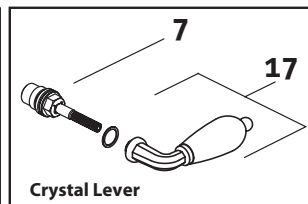

Victorian

Wall Mounted Lavatory Set

853/438/... 853/448/... 853/458/... 853/468/... 853/478/...

853/138/... 853/148/... 853/158/... 853/168/... 853/178/...

JADO

Replace "XXX" with the appropriate finish code:

Polished Chrome = 100, Old Bronze = 105, UltraBrass = 113, Brushed Nickel = 144

Platinum Nickel = 150, Diamond Finish = 167, Antique Nickel = 444

The following finishes apply only to Porcelain Lever :

UltraBrass/White Porcelain = 122, Brushed Nickel/White Porcelain = 124, Old Bronze/White Porcelain = 125,

Polished Chrome/White Porcelain = 128, Platinum Nickel/White Porcelain = 152, Diamond/White Porcelain = 153

Example Repair Part order:

H960879.105 in Old Bronze

H960879.167 in Diamond Finish

Pos.	Description	Repair Part Number	Delivery quantity	Pos.	Description	Repair Part Number	Delivery quantity
1	Aerator Assembly	H960567.XXX	1 Set	11	Bonnet Nut	H961211.XXX	1 Piece
2	Aerator	H960878.191	1 Piece	12	Cross Handle Set "Cold"	H960759.XXX	1 Set
3	Spout	H961207.XXX	1 Piece	12a	Handle Cap "Cold"	H960526.XXX	1 Set
4	Spout Rosette	H961208.XXX	1 Piece	13	Cross Handle Set "Hot"	H960758.XXX	1 Set
5	Spout Adapter	H961209.191	1 Piece	13a	Handle Cap "Hot "	H960551.XXX	1 Set
6	Spout Nipple	H960854.191	1 Piece	14	Straight Lever	H960019.XXX	1 Piece
7	1/2" Cartridge (Clockwise on)	H960520.191	1 Piece	15	Curved Lever Right	H960017.XXX	1 Piece
8	1/2" Cartridge (Counterclockwise on)	H960521.191	1 Piece	15a	Curved Lever Left	H960018.XXX	1 Piece
9	Barrel Sleeve for Cross Handle	H961210.XXX	1 Piece	16	Porcelain Lever	H960028.XXX	1 Piece
10	Rosette	H960186.XXX	1 Piece	17	Crystal Lever	H960308.XXX	1 Piece
				18	Barrel Sleeve for Lever	H961212.XXX	1 Piece
				19	Extension Kit	H960831.191	1 Piece
				20	All Metal Handle Cap	H960986.XXX	1 Piece