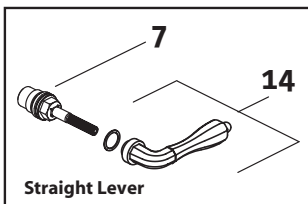

Victorian

Wall Mounted Lavatory Set

853/438/... 853/448/... 853/458/... 853/468/... 853/478/...

853/138/... 853/148/... 853/158/... 853/168/... 853/178/...

JADO

Replace "XXX" with the appropriate finish code:

Polished Chrome = 100, Old Bronze = 105, UltraBrass = 113, Brushed Nickel = 144

Platinum Nickel = 150, Diamond Finish = 167, Antique Nickel = 444

The following finishes apply only to Porcelain Lever :

UltraBrass/White Porcelain = 122, Brushed Nickel/White Porcelain = 124, Old Bronze/White Porcelain = 125,

Polished Chrome/White Porcelain = 128, Platinum Nickel/White Porcelain = 152, Diamond/White Porcelain = 153

Example Repair Part order:

H960879.105 in Old Bronze

H960879.167 in Diamond Finish

Pos.	Description	Repair Part Number	Delivery quantity	Pos.	Description	Repair Part Number	Delivery quantity
1	Aerator Assembly	H960567.XXX	1 Set	11	Bonnet Nut	H961211.XXX	1 Piece
2	Aerator	H960878.191	1 Piece	12	Cross Handle Set "Cold"	H960759.XXX	1 Set
3	Spout	H961207.XXX	1 Piece	12a	Handle Cap "Cold"	H960526.XXX	1 Set
4	Spout Rosette	H961208.XXX	1 Piece	13	Cross Handle Set "Hot"	H960758.XXX	1 Set
5	Spout Adapter	H961209.191	1 Piece	13a	Handle Cap "Hot "	H960551.XXX	1 Set
6	Spout Nipple	H960854.191	1 Piece	14	Straight Lever	H960019.XXX	1 Piece
7	1/2" Cartridge (Clockwise on)	H960520.191	1 Piece	15	Curved Lever Right	H960017.XXX	1 Piece
8	1/2" Cartridge (Counterclockwise on)	H960521.191	1 Piece	15a	Curved Lever Left	H960018.XXX	1 Piece
9	Barrel Sleeve for Cross Handle	H961210.XXX	1 Piece	16	Porcelain Lever	H960028.XXX	1 Piece
10	Rosette	H960186.XXX	1 Piece	17	Crystal Lever	H960308.XXX	1 Piece
				18	Barrel Sleeve for Lever	H961212.XXX	1 Piece
				19	Extension Kit	H960831.191	1 Piece
				20	All Metal Handle Cap	H960986.XXX	1 Piece