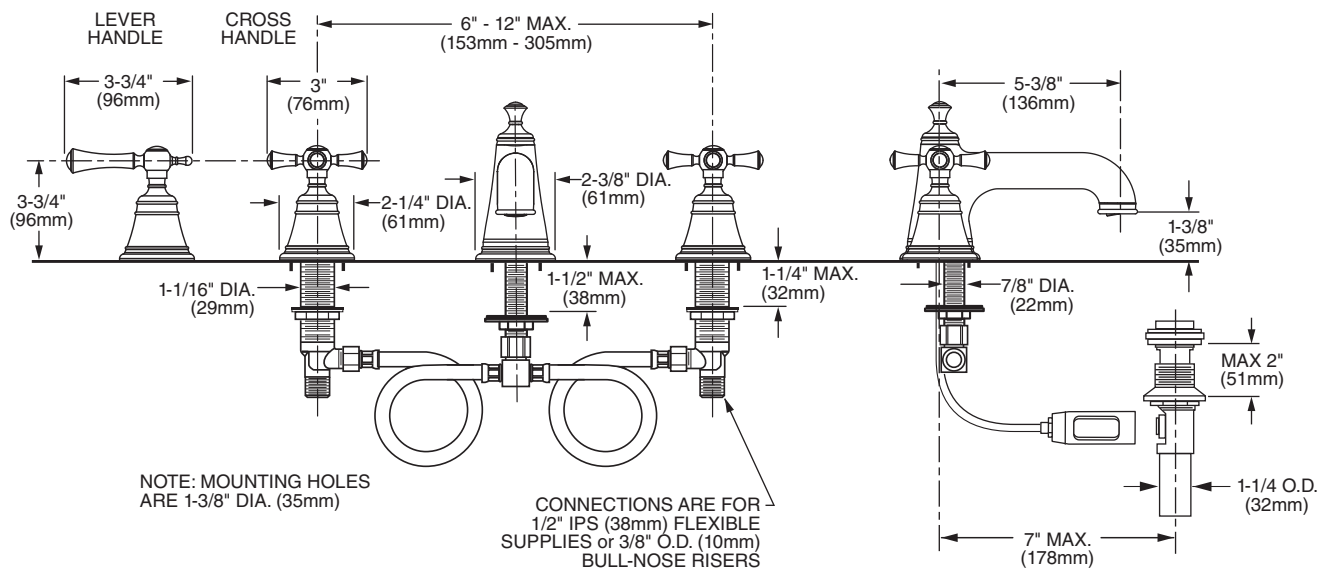

Features:

- Cast brass spout and side valves
- Ceramic disc valve cartridge
- Flexible Hose Connections for 6"-12" installations
- Available with Cross or Lever Handles
- Speed Connect® with 1-1/4" drain
- Lead Free - Faucet contains ≤ 0.25% total lead content by weighted volume
- Maximum Flow Rate: 1.5 GPM (5.7L/min)

Pictured: 842/803 Widespread Faucet with Lever Handles

	Handle Type	Product Number
Widespread Faucet	Cross	842/003
Widespread Faucet	Lever	842/803

Available Finishes:	Finish Code
Polished Chrome	100
Old Bronze	105
Brushed Nickel	144
Platinum Nickel	150
Antique Nickel	444

IMPORTANT: These measurements are subject to change or cancellation. No responsibility is assumed for use of superseded or voided pages.

CODES & STANDARDS

These products meet and exceed the following codes and standards: