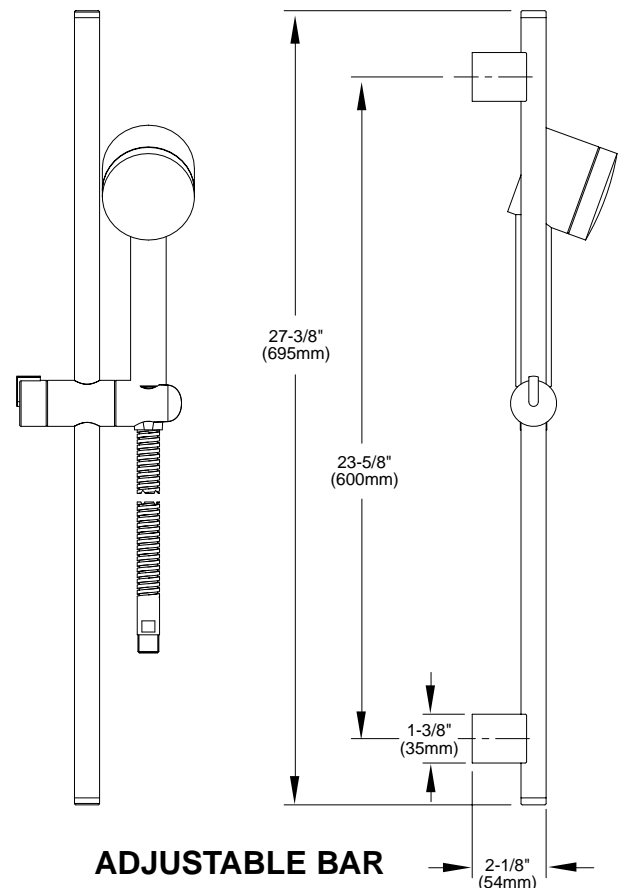

Features:

- European Minimalist Design
- 5 ft. (1.5mm) Metal Hose
- Hand Shower includes flow restrictor

Maximum Hand Shower Flow Rate: 2.5 GPM (9.5L/min)

	Product Number
Glance Hand Shower	861/006
Glance Complete Personal Hand Shower Set -includes Hand Shower, Wall Elbow, Hose, & Wall Bracket	831/999
Glance Complete Personal Hand Shower Set on Adjustable Bar -includes Hand Shower, Wall Elbow, Hose, & Adjustable Bar	831/098
Glance Adjustable Hand Shower Bar Only	831/034

Available Finishes:	
Polished Chrome	100
Platinum Nickel	150

HAND SHOWER

ADJUSTABLE BAR

IMPORTANT: These Measurements are subject to change or cancellation. No responsibility is assumed for use of superseded or voided pages.

CODES & STANDARDS

These products meet and exceed the following codes and standards:

ANSI A117.1

ASME A112.18.1

WALL BRACKET

WALL ELBOW

IMPORTANT: These Measurements are subject to change or cancellation. No responsibility is assumed for use of superseded or voided pages.