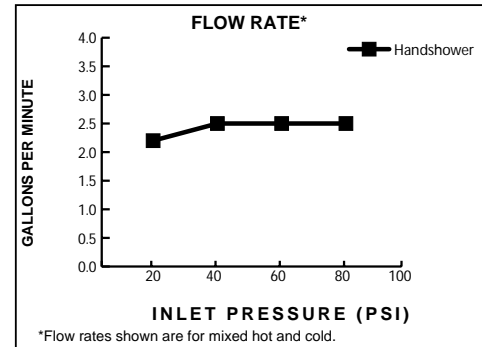

CODES & STANDARDS

These products meet and exceed the following codes and standards:

ANSI A117.1

ASME A112.18.1

WALL BRACKET