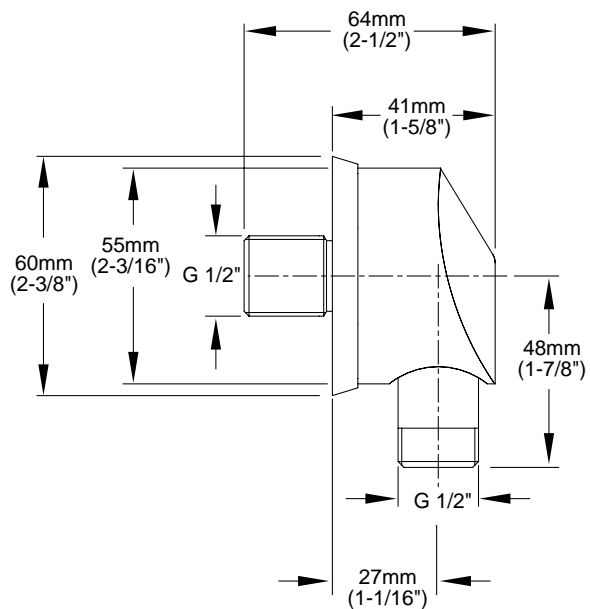

Features:

- European Minimalist Design
- 5 ft. (1.5mm) Metal Hose
- Hand Shower includes flow restrictor

Maximum Hand Shower Flow Rate: 2.5 GPM (9.5L/min)

	Product Number
Glance Hand Shower	861/006
Glance Complete Personal Hand Shower Set -includes Hand Shower, Wall Elbow, Hose, & Wall Bracket	831/999
Glance Complete Personal Hand Shower Set on Adjustable Bar -includes Hand Shower, Wall Elbow, Hose, & Adjustable Bar	831/098
Glance Adjustable Hand Shower Bar Only	831/034

CODES & STANDARDS

These products meet and exceed the following codes and standards:

ANSI A117.1

ASME A112.18.1

WALL BRACKET

WALL ELBOW

IMPORTANT: These Measurements are subject to change or cancellation. No responsibility is assumed for use of superseded or voided pages.