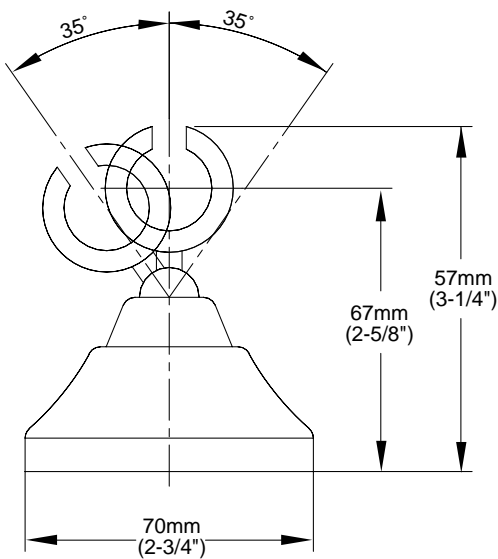

Features:

- European Minimalist Design
- 5 ft. (1.5mm) Metal Hose
- Hand Shower includes flow restrictor

Maximum Hand Shower Flow Rate: 2.5 GPM (9.5L/min)

	Product Number
Glance Hand Shower	861/006
Glance Complete Personal Hand Shower Set -includes Hand Shower, Wall Elbow, Hose, & Wall Bracket	831/999
Glance Complete Personal Hand Shower Set on Adjustable Bar -includes Hand Shower, Wall Elbow, Hose, & Adjustable Bar	831/098
Glance Adjustable Hand Shower Bar Only	831/034

Available Finishes:	
Polished Chrome	100
Platinum Nickel	150

HAND SHOWER

ADJUSTABLE BAR

IMPORTANT: These Measurements are subject to change or cancellation. No responsibility is assumed for use of superseded or voided pages.

CODES & STANDARDS

These products meet and exceed the following codes and standards:

ANSI A117.1

ASME A112.18.1

WALL BRACKET

WALL ELBOW

IMPORTANT: These Measurements are subject to change or cancellation. No responsibility is assumed for use of superseded or voided pages.