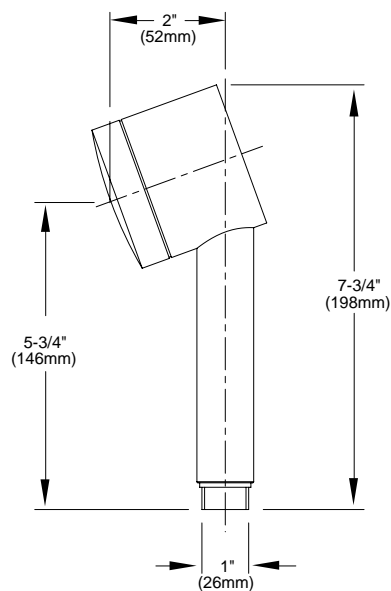

Features:

- European Minimalist Design
- 5 ft. (1.5mm) Metal Hose
- Hand Shower includes flow restrictor

Maximum Hand Shower Flow Rate: 2.5 GPM (9.5L/min)

	Product Number
Glance Hand Shower	861/006
Glance Complete Personal Hand Shower Set -includes Hand Shower, Wall Elbow, Hose, & Wall Bracket	831/999
Glance Complete Personal Hand Shower Set on Adjustable Bar -includes Hand Shower, Wall Elbow, Hose, & Adjustable Bar	831/098
Glance Adjustable Hand Shower Bar Only	831/034

Available Finishes:	
Polished Chrome	100
Platinum Nickel	150

HAND SHOWER

ADJUSTABLE BAR

IMPORTANT: These Measurements are subject to change or cancellation. No responsibility is assumed for use of superseded or voided pages.

CODES & STANDARDS

These products meet and exceed the following codes and standards:

ANSI A117.1

ASME A112.18.1

WALL BRACKET

WALL ELBOW

IMPORTANT: These Measurements are subject to change or cancellation. No responsibility is assumed for use of superseded or voided pages.