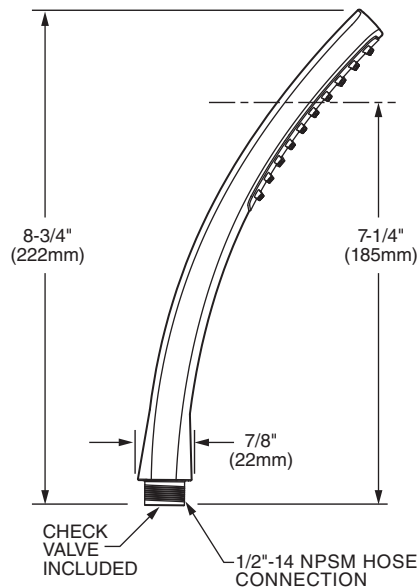

Features:

- Contemporary single function hand shower
- Includes flow restrictor
- 1/2"-14 NPSM hose connection
- Maximum Hand Shower Flow Rate: 2.5 GPM (9.5L/min)

Description	Product Number
Contemporary Hand Shower	848/OO8

Available Finishes	Finish Code
Polished Chrome	100
Brushed Nickel	144
Platinum Nickel	150

IMPORTANT: These measurements are subject to change or cancellation. No responsibility is assumed for use of superseded or voided pages.