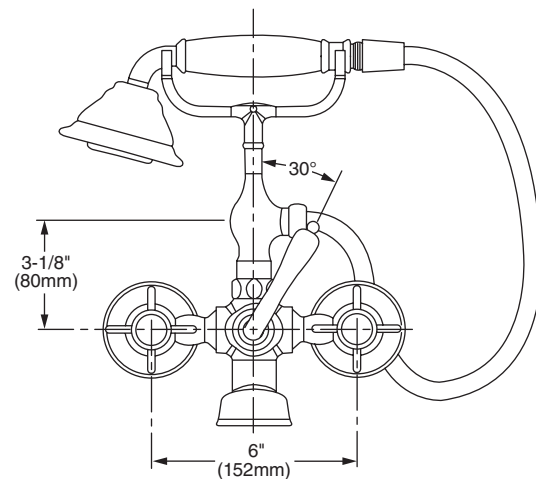

Features:

- Five-Function Traditional Hand Shower
- 6" center to center spread installation
- Hand Shower features 5 ft (1.5m) decorative metal hose
- Drain not included
- Available with Cross or Lever Handles
- Porcelain handle buttons
- Maximum Hand Shower Flow Rate: 2.5 GPM (9.5L/min)

Pictured: 845/028 Wall Mount Tub Filler with Cross Handles

	Handle Type	Product Number
Wall Mount Tub Filler with Hand Shower	Cross	845/028
Wall Mount Tub Filler with Hand Shower	Lever	845/038

Available Finishes:	Finish Code
Polished Chrome	100
Old Bronze	105
Brushed Nickel	144
Platinum Nickel	150
Antique Nickel	444

NOTE: MOUNTING HOLES ARE 1-3/8" D. (35mm)

IMPORTANT: These measurements are subject to change or cancellation. No responsibility is assumed for use of superseded or voided pages.

CODES & STANDARDS

These products meet and exceed the following codes and standards: