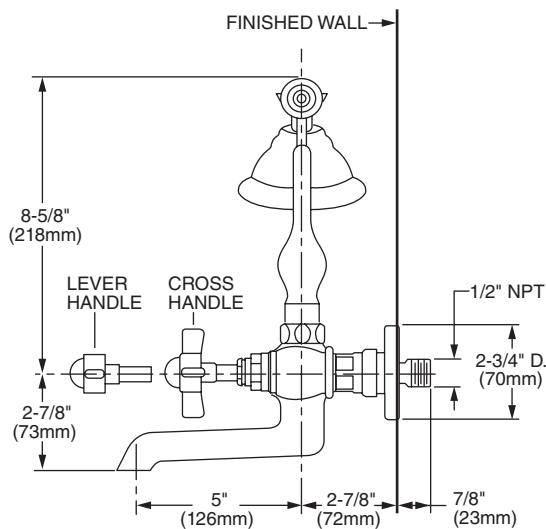

Features:

- Five-Function Traditional Hand Shower
- 6" center to center spread installation
- Hand Shower features 5 ft (1.5m) decorative metal hose
- Drain not included
- Available with Cross or Lever Handles
- Porcelain handle buttons
- Maximum Hand Shower Flow Rate: 2.5 GPM (9.5L/min)

Pictured: 845/028 Wall Mount Tub Filler with Cross Handles

	Handle Type	Product Number
Wall Mount Tub Filler with Hand Shower	Cross	845/028
Wall Mount Tub Filler with Hand Shower	Lever	845/038

Available Finishes:	Finish Code
Polished Chrome	100
Old Bronze	105
Brushed Nickel	144
Platinum Nickel	150
Antique Nickel	444

NOTE: MOUNTING HOLES ARE 1-3/8" D. (35mm)

IMPORTANT: These measurements are subject to change or cancellation. No responsibility is assumed for use of superseded or voided pages.

CODES & STANDARDS

These products meet and exceed the following codes and standards: