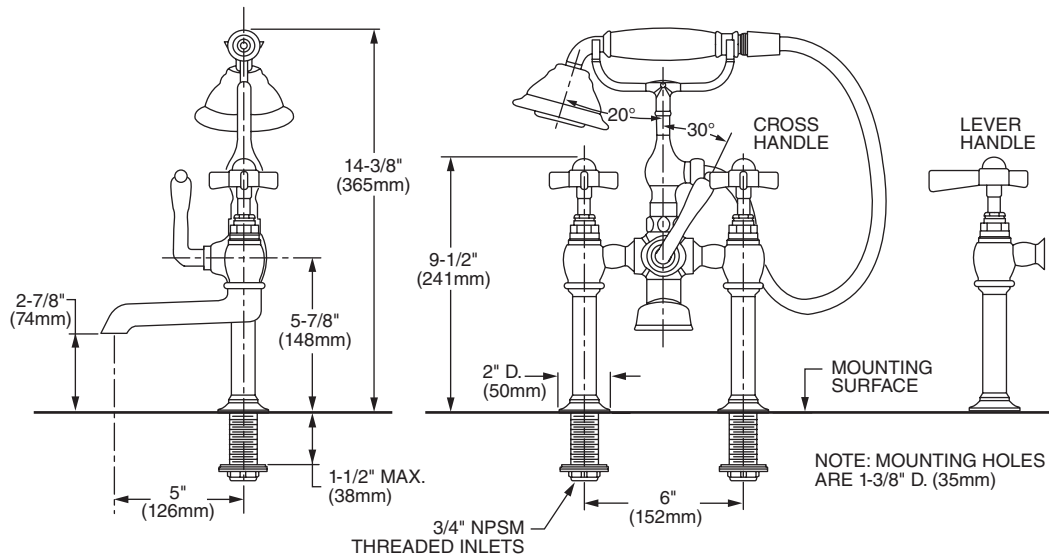

Features:

- Five-Function Traditional Hand Shower
- 6" center to center spread installation
- Hand Shower features 5 ft (1.5m) decorative metal hose
- Drain not included
- Available with Cross or Lever Handles
- Porcelain handle buttons
- Maximum Hand Shower Flow Rate: 2.5 GPM (9.5L/min)

Pictured: 845/538 Deck Mount Tub Filler with Lever Handles

	Handle Type	Product Number
Deck Mount Tub Filler with Hand Shower	Cross	845/528
Deck Mount Tub Filler with Hand Shower	Lever	845/538

Available Finishes:	Finish Code
Polished Chrome	100
Old Bronze	105
Brushed Nickel	144
Platinum Nickel	150
Antique Nickel	444