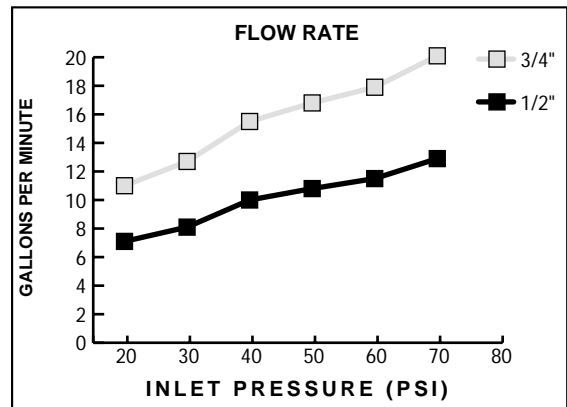

CODES & STANDARDS

These products meet and exceed the following codes and standards:

ASME A112.18.1

CSA B125

Meets the American Disabilities Act Guidelines and **ANSI A117.1** Requirements for the physically challenged.

IMPORTANT: These Measurements are subject to change or cancellation. No responsibility is assumed for use of superseded or voided pages.