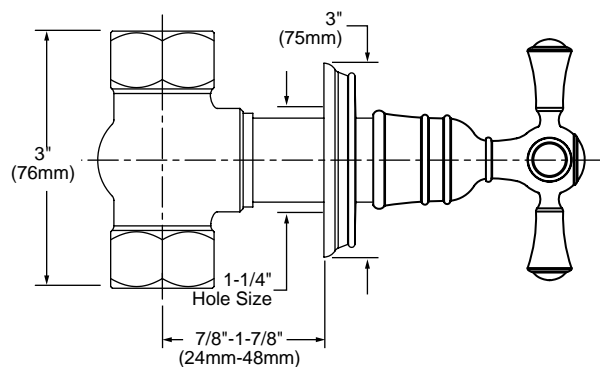

Features:

- Cast brass valve
- Controls On/Off and Volume functions for a single shower component in a shower system
- 1/2" and 3/4" NPT available
- Available in Cross or Lever Handle

Pictured: 842/820 Wall Valve with Lever Handle

Available Finishes:	
Polished Chrome	100
Brushed Nickel	144
Platinum Nickel	150

Rough & Trim Options	Product Number
Trim Only - Cross Handle	842/720
Trim Only - Lever Handle	842/722
Rough Only - 1/2" Wall Valve	865/001/191
Rough Only - 3/4" Wall Valve	865/101/191

1/2" WALL VALVE

3/4" WALL VALVE

IMPORTANT: These Measurements are subject to change or cancellation. No responsibility is assumed for use of superseded or voided pages.

CODES & STANDARDS

These products meet and exceed the following codes and standards: