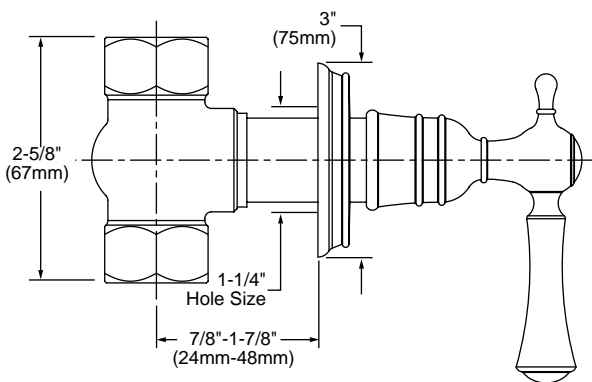

Features:

- Cast brass valve
- Controls On/Off and Volume functions for a single shower component in a shower system
- 1/2" and 3/4" NPT available
- Available in Cross or Lever Handle

Pictured: 842/820 Wall Valve with Lever Handle

Kit Options	Product Number
Hatteras 1/2" Wall Valve - Cross Handles	842/020
Hatteras 1/2" Wall Valve - Lever Handles	842/820
Hatteras 3/4" Wall Valve - Cross Handles	842/022
Hatteras 3/4" Wall Valve - Lever Handles	842/822

Available Finishes:	
Polished Chrome	100
Brushed Nickel	144
Platinum Nickel	150

Rough & Trim Options	Product Number
Trim Only - Cross Handle	842/720
Trim Only - Lever Handle	842/722
Rough Only - 1/2" Wall Valve	865/001/191
Rough Only - 3/4" Wall Valve	865/101/191

1/2" WALL VALVE

3/4" WALL VALVE

IMPORTANT: These Measurements are subject to change or cancellation. No responsibility is assumed for use of superseded or voided pages.

CODES & STANDARDS

These products meet and exceed the following codes and standards: