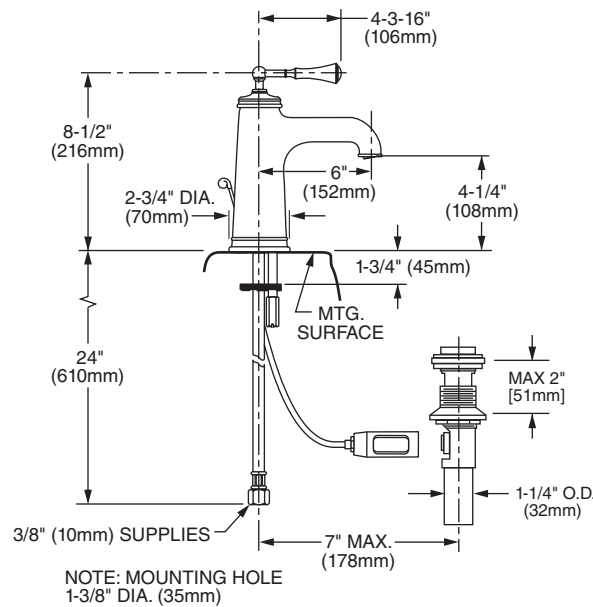

Features:

- Cast brass spout and body
- 5-3/4" spout
- 3/8" Compression flexible hose supply connections
- Speed Connect® with 1-1/4" drain
- Lead Free - Faucet contains ≤ 0.25% total lead content by weighted volume
- Maximum Flow Rate: 1.5 GPM (5.7L/min)

	Product Number
Single Lever Monoblock Faucet	842/001 

Available Finishes:	Finish Code
Polished Chrome	100
Old Bronze	105
Brushed Nickel	144
Platinum Nickel	150
Antique Nickel	444

IMPORTANT: These measurements are subject to change or cancellation. No responsibility is assumed for use of superseded or voided pages.