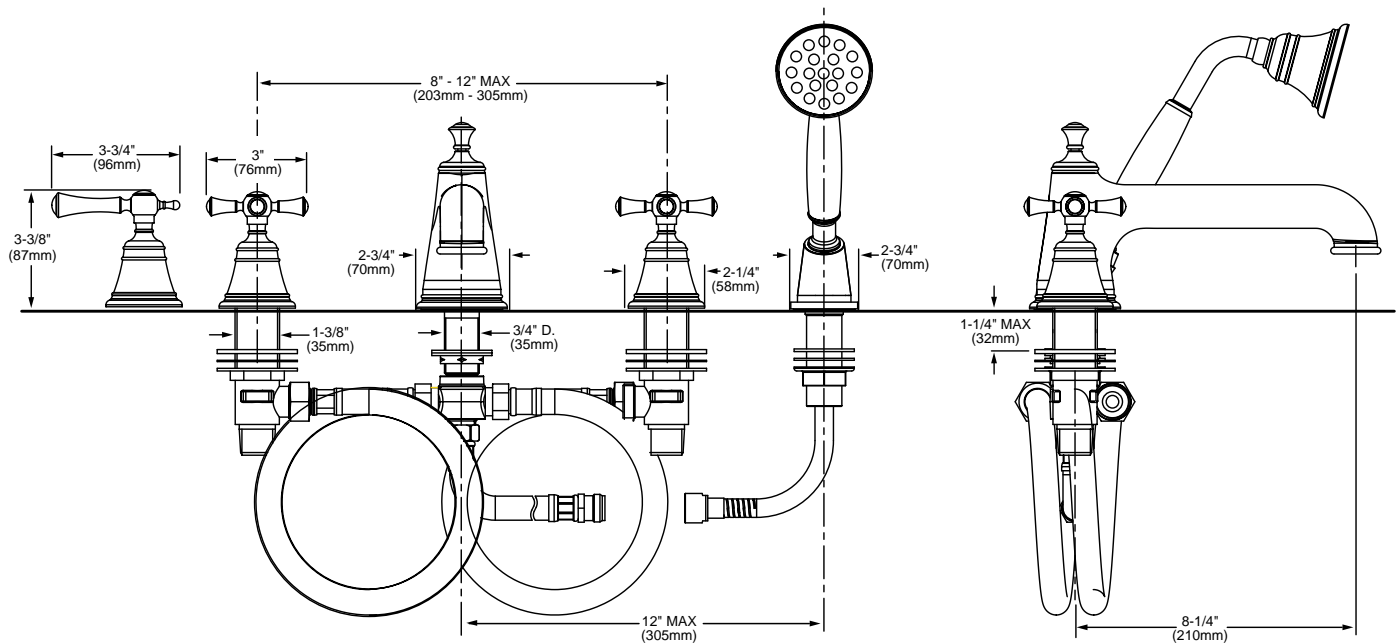

IMPORTANT: These Measurements are subject to change or cancellation. No responsibility is assumed for use of superseded or voided pages.