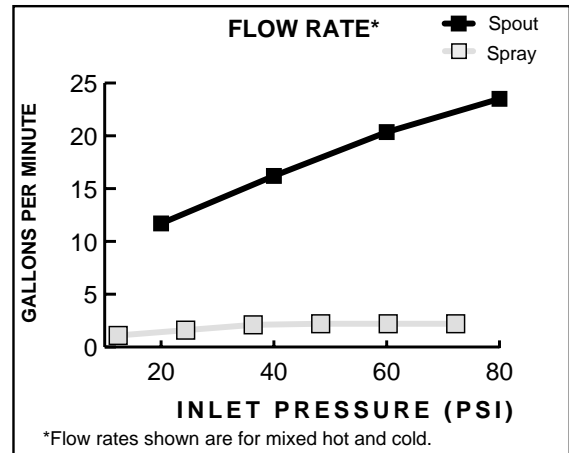

CODES & STANDARDS

These products meet and exceed the following codes and standards:

ASME A112.18.1

CSA B125

Meets the American Disabilities Act Guidelines and **ANSI A117.1** Requirements for the physically challenged.

IMPORTANT: These Measurements are subject to change or cancellation. No responsibility is assumed for use of superseded or voided pages.