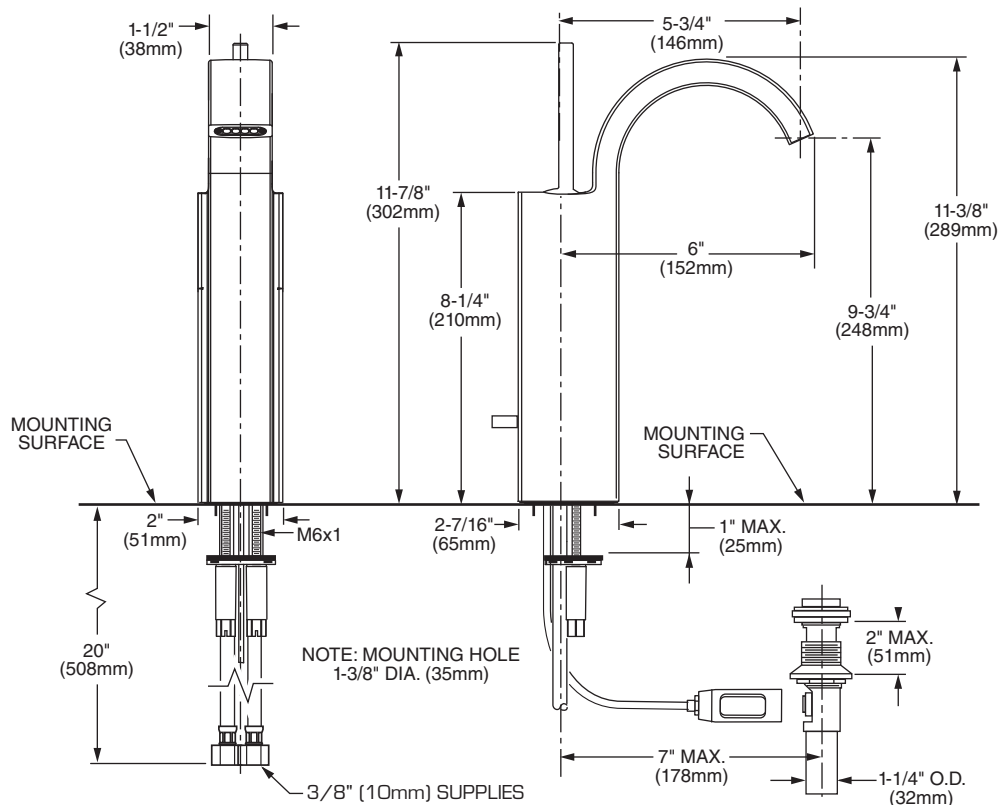

Features:

- European Minimalist Design
- Cast brass spout and body
- Joystick Multiport ceramic disc valve cartridge
- For use with above counter china and vessels
- 5-3/4" spout
- Available with and without Speed Connect® 1-1/4" drain assembly
- Lead Free - Faucet contains ≤ 0.25% total lead content by weighted volume
- Maximum Flow Rate: 1.5 GPM (5.7L/min)

	Handle Type	Product Number
Vessel Monoblock Faucet with drain	Lever	831/701
Vessel Monoblock Faucet without drain	Lever	831/711

Available Finishes:	Finish Code
Polished Chrome	100
Platinum Nickel	150
UltraSteel (PVD)	355