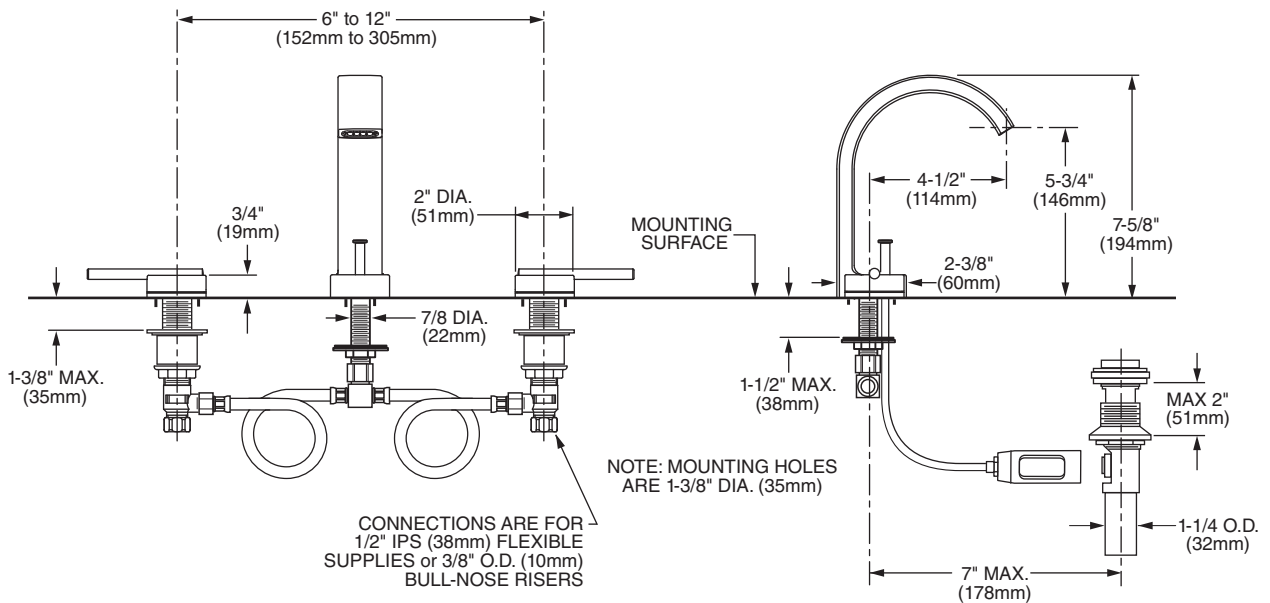

Features:

- European Minimalist Design
- Cast brass spout and side valves
- Low profile handles (3/4" high)
- Ceramic disc valve cartridge
- 4-1/2" spout
- 6" - 12" flexible installation
- Speed Connect® with 1-1/4" drain
- Lead Free - Faucet contains ≤ 0.25% total lead content by weighted volume
- Maximum Flow Rate: 1.5 GPM (5.7L/min)

	Handle Type	Product Number
Widespread Faucet	Lever	831/003

Available Finishes:	Finish Code
Polished Chrome	100
Platinum Nickel	150
UltraSteel (PVD)	355

IMPORTANT: These measurements are subject to change or cancellation. No responsibility is assumed for use of superseded or voided pages.

CODES & STANDARDS

These products meet and exceed the following codes and standards:

ASME A112.18.1

CSA B125

NSF 61/Section 9 & Annex G

EPA WaterSense® High Efficiency Lavatory Faucet Specification

Meets the American Disabilities Act Guidelines and **ANSI A117.1** Requirements for the physically challenged.