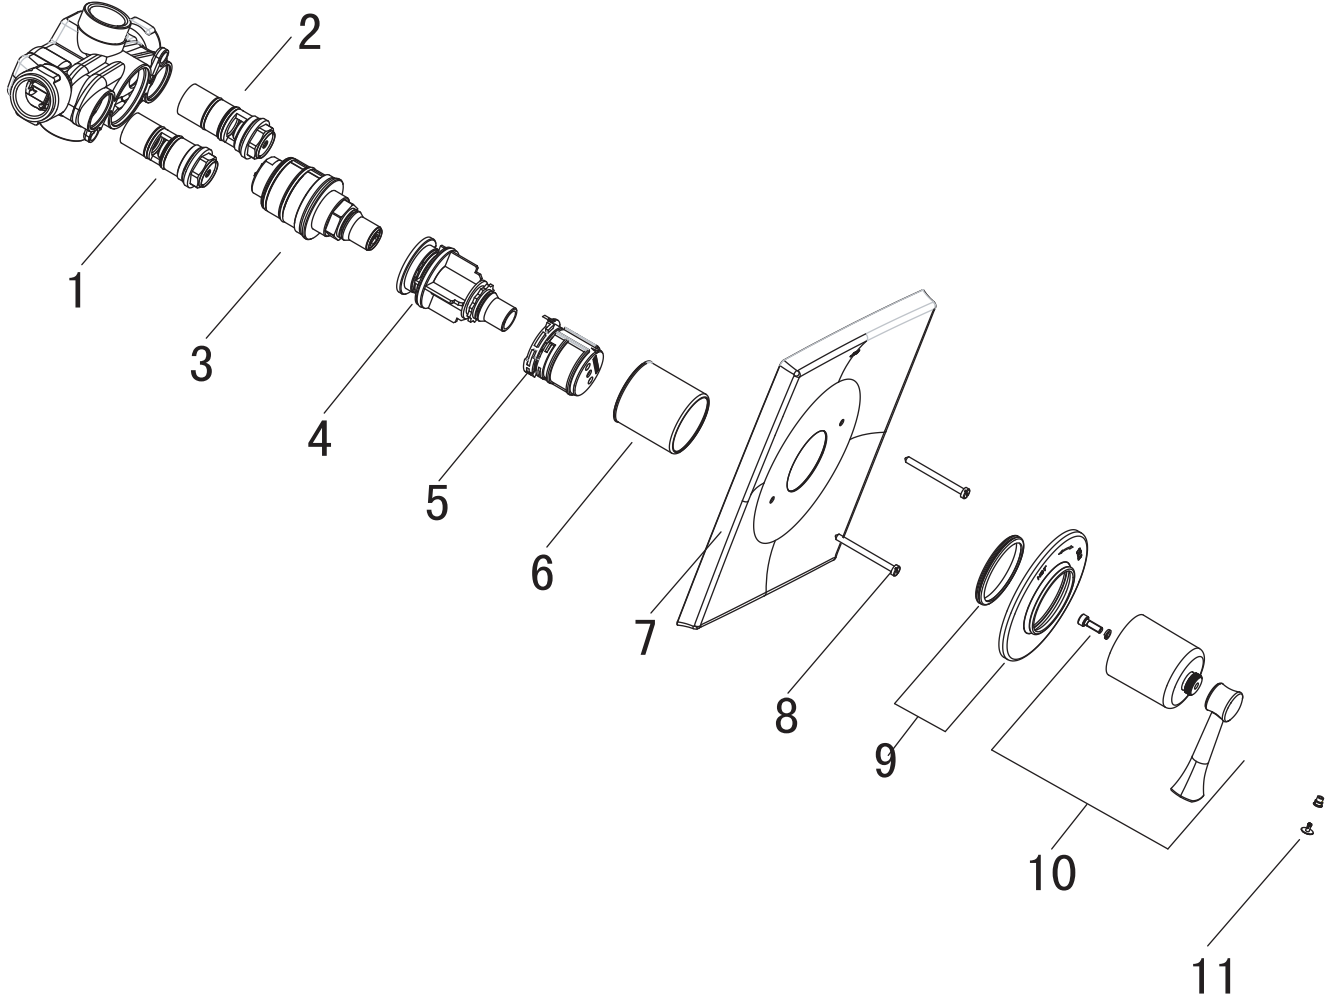

Beginning January 2008

Replace "XXX" with the appropriate code:

Polished Chrome = 100, Old Bronze = 105, Brushed Nickel = 144, Platinum Nickel = 150

Example Repair Part order:

52009301.100 in Polished Chrome

52009301.105 in Old Bronze

Pos.	Description	Repair Part Number	Delivery quantity	Pos.	Description	Repair Part Number	Delivery quantity
1	Check Stop S/A hot	A953972	1piece	7	Wall plate kit	5Y0M0050.XXX	1 set
2	Check Stop S/A cold	A953971	1piece	8	Mounting Screw	59002403.191	2 pcs
3	Thermostatic Cartridge 3/4	A954040	1piece	9	Trim Ring	5Y0M0051.XXX	1 set
4	Thermostatic handle extension	A923370	1piece	10	Handle kit	59002405.XXX	1 set
5	Handle and calibration unit	A953957	1 set	11	Button & Screw kit	5Y0M0052.XXX	1 set
6	Cartridge Cover	59002404.XXX	1 set				